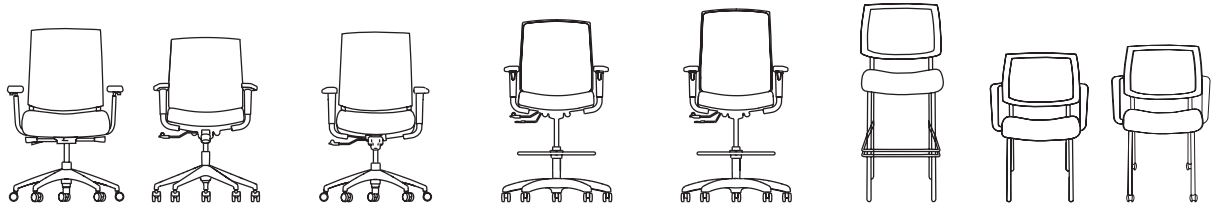

Specifications

MODEL NUMBER	EXECUTIVE	WORK MIDBACK	WORK HIGHBACK	TASK STOOL MIDBACK	TASK STOOL HIGHBACK	CAFÉ STOOL	SIDE CHAIR	SIDE CHAIR W/CASTERS
Overall Width Armless	20	20	20	20.5	20	20.5	20.5	20.5
Overall Width with Arms	27	27.3	27.5	27.3	27.5	24.5	24.5	24.5
Overall Depth	28.25	25	26	25	26	26	26	26
Overall Height	39.5	35 (B3/B8) 0.5	39 (B3/B8) 0.5	(S1) 41.6 (S2) 46	(S1) 45 (S2) 50	46.5	34	34
Seat Width	19	19	19	19	19	18	18	18
Seat Depth	18.5	18.5	18.5	18.5	18.5	18.5	18.5	18.5
Seat Height	17.5-21.5	(T) 17.5-21.5 (K) 17.5-20 (Y) 16.75-20.75 (B3/B8) 0.5	(T) 17.5-21.5 (K) 17.5-20.5 (Y) 16.75-20.75 (B3/B8) 0.5	(S1) 21-29 (S2) 24-34	(S1) 21-29 (S2) 24-34	31	18	18
Back Width	18.25	18.25	18.3	18.25	18.3	20.5	20.5	20.5
Back Height	23.5	20	23.5	20	23.5	18	18	18
Weight Armless	37.5 lbs.	35.5 lbs.	(mesh) 36.5 lbs. (plastic) 36.5 lbs.	(S1) 39.5 lbs. (S2) 40.5 lbs.	(S1) 40.5 lbs. (S2) 41.5 lbs.	30 lbs.	21 lbs.	21 lbs.
Weight with Arms	44.5 lbs.	41.5 lbs.	(mesh) 42.5 lbs. (plastic) 42.5 lbs.	(S1) 45.5 lbs. (S2) 46.5 lbs.	(S1) 46.5 lbs. (S2) 47.5 lbs.	38 lbs.	24 lbs.	24 lbs.
COM	1.1 yds.	1.1 yds.	(mesh) 1.1 yds. (plastic) 1.1 yds	(mesh) 1.1 yds. (plastic) 1.1 yds	(mesh) 1.1 yds. (plastic) 1.1 yds	1.1 yds.	1.1 yds.	1.1 yds.
COL	20 sq. ft.	20 sq. ft.	(mesh) 20 sq. ft. (plastic) 20 sq. ft.	(mesh) 20 sq. ft. (plastic) 20 sq. ft.	(mesh) 20 sq. ft. (plastic) 20 sq. ft.	19 sq. ft.	19 sq. ft.	19 sq. ft.
Weight Capacity	300 lbs.	300 lbs. (Y) 350 lbs.	300 lbs. (Y) 350 lbs.	300 lbs.	300 lbs.	300 lbs.	300 lbs.	300 lbs.

Dimensions are in inches.

Focus Side Stacking Cart 56-Cart

	CART WITH 5 CHAIRS	STACKING CART
Overall Width	24	24
Overall Width Armless	24.5	
Overall Width with Arms	24.5	
Overall Depth	38	31
Overall Height	55.75	9.5

Dimensions are in inches.

These specifications apply to the FOCUS line of chairs and seating. If there is interest in FOCUS models not offered on this web site, please inquire for a customized quote based on your requirements.