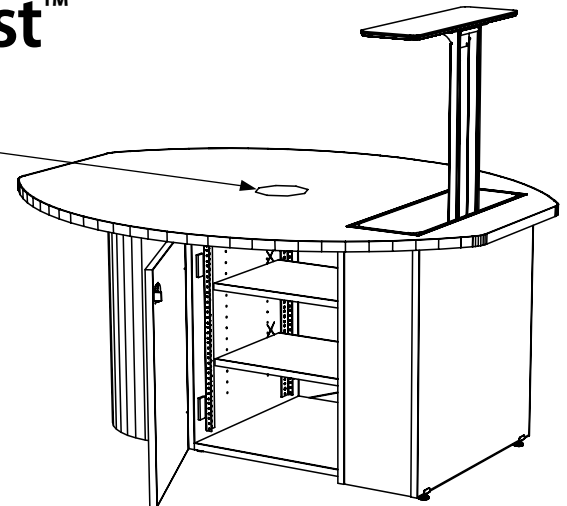

Cove Flush Power Solution; 4 power receptacles (120 VAC, spill resistant), clamp mount (tightens with thumbscrews); 108" (9') cord with 90° flat plug, ETL listed; suitable for surfaces 0.75"-1.25" thick; unit is 7.75" w x 2.5" d x 3.18" h; Black. Some assembly required. Units are made to order and non-returnable.

PD-HV-1000 HuddleVU Single Box 4-User System

The HV-1000 single table box system employs a single FSR HV-T6 table box that allows up to 4 users to plug in and power their laptops or other input devices and simply push a button to display their desktop information on the main display. Any user can switch to their own laptops, tablets, and smartphones at any time simply by pushing their own button on the T6 housing. System Includes: (1) HV-T6-BLK, 4-HDMI Input Table Box; (1) HV-CTL, Huddle-VU Control Unit; 1-DV-HSW-41, HDMI Switcher; 4-HDMI 6' Cables (Premounted in HV-T6-BLK); 1-HDMI 10' Cable; (1) Null Modem 6' Serial Cable.

Choices for top:

- Standard HPL
- Premium HPL
- Fenix NTM® Nanotech Material

flipIT Lift®

- Controlled motion, motorless monitor lift.
- Eleven mounting positions
- VESA mount
- Tilt monitor bracket
- Max monitor case width: 22.75"
- Choose monitor weight range:
- MS-FLIFT-TLG for monitors 5-15 lbs
- MS-FLIFT-THG for monitors 15-24 lbs

- 2 adjustable shelves
- 14 Rack Mount spaces on 2 sides
- Locking doors on 2 sides