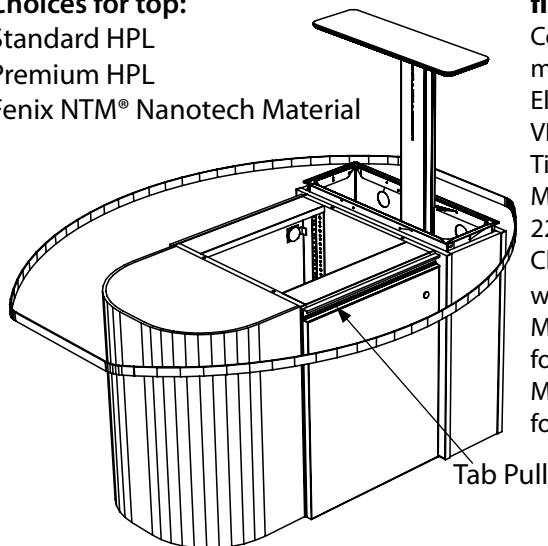

Cove Flush Power Solution; 4 power receptacles (120 VAC, spill resistant), clamp mount (tightens with thumbscrews); 108" (9') cord with 90° flat plug, ETL listed; suitable for surfaces 0.75"-1.25" thick; unit is 7.75" w x 2.5" d x 3.18" h; Black. Some assembly required. Units are made to order and non-returnable.

PD-HV-1000 HuddleVU Single Box 4-User System

The HV-1000 single table box system employs a single FSR HV-T6 table box that allows up to 4 users to plug in and power their laptops or other input devices and simply push a button to display their desktop information on the main display. Any user can switch to their own laptops, tablets, and smartphones at any time simply by pushing their own button on the T6 housing. System Includes: (1) HV-T6-BLK, 4-HDMI Input Table Box; (1) HV-CTL, Huddle-VU Control Unit; 1-DV-HSW-41, HDMI Switcher; 4-HDMI 6' Cables (Premounted in HV-T6-BLK); 1-HDMI 10' Cable; (1) Null Modem 6' Serial Cable.

Choices for top:

- Standard HPL
- Premium HPL
- Fenix NTM® Nanotech Material

flipIT Lift®

- Controlled motion, motorless monitor lift.
- Eleven mounting positions
- VESA mount
- Tilt monitor bracket
- Max monitor case width: 22.75"
- Choose monitor weight range:
- MS-FLIFT-TLG for monitors 5-15 lbs
- MS-FLIFT-THG for monitors 15-24 lbs

- 2 adjustable shelves
- 14 Rack Mount spaces on 2 sides
- Locking doors on 2 sides