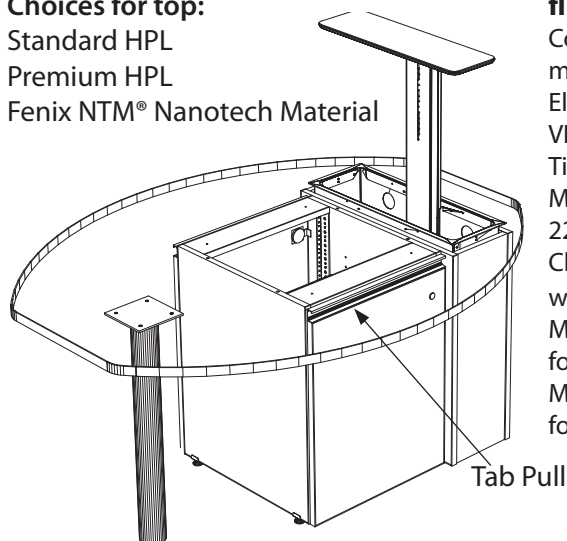

SMARTdesks®

www.smartdesks.com
800-770-7042

Base Finish: Silver Alchemy 4860K-07 (W)
Top Finish: FENIX NERO INGO 0720

Give your collaboration a Boost™

Grommet Mounting Options:

PD-COV-4-B-108 Cove, 4-Power, Black

Cove Flush Power Solution; 4 power receptacles (120 VAC, spill resistant), clamp mount (tightens with thumbscrews); 108" (9') cord with 90° flat plug, ETL listed; suitable for surfaces 0.75"-1.25" thick; unit is 7.75" w x 2.5" d x 3.18" h; Black. Some assembly required. Units are made to order and non-returnable.

PD-HV-1000 HuddleVU Single Box 4-User System

The HV-1000 single table box system employs a single FSR HV-T6 table box that allows up to 4 users to plug in and power their laptops or other input devices and simply push a button to display their desktop information on the main display. Any user can switch to their own laptops, tablets, and smartphones at any time simply by pushing their own button on the T6 housing. System Includes: (1) HV-T6-BLK, 4-HDMI Input Table Box; (1) HV-CTL, Huddle-VU Control Unit; 1-DV-HSW-41, HDMI Switcher; 4-HDMI 6' Cables (Premounted in HV-T6-BLK); 1-HDMI 10' Cable; (1) Null Modem 6' Serial Cable.

Choices for top:

- Standard HPL
- Premium HPL
- Fenix NTM® Nanotech Material

flipIT Lift®

- Controlled motion, motorless monitor lift.
- Eleven mounting positions
- VESA mount
- Tilt monitor bracket
- Max monitor case width: 22.75"
- Choose monitor weight range:
- MS-FLIFT-TLG for monitors 5-15 lbs
- MS-FLIFT-THG for monitors 15-24 lbs