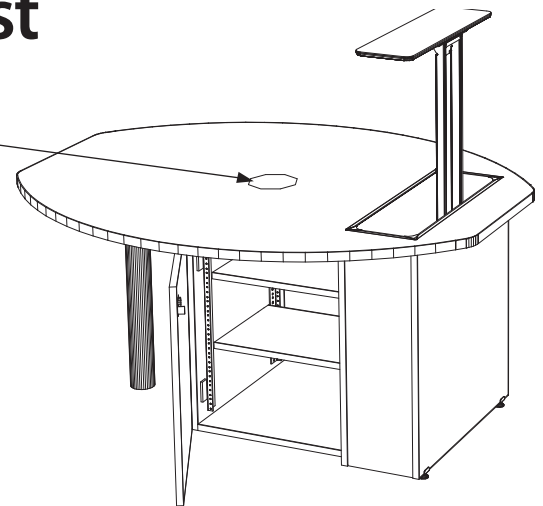

Cove Flush Power Solution; 4 power receptacles (120 VAC, spill resistant), clamp mount (tightens with thumbscrews); 108" (9') cord with 90° flat plug, ETL listed; suitable for surfaces 0.75"-1.25" thick; unit is 7.75" w x 2.5" d x 3.18" h; Black. Some assembly required. Units are made to order and non-returnable.

PD-HV-1000 HuddleVU Single Box 4-User System

The HV-1000 single table box system employs a single FSR HV-T6 table box that allows up to 4 users to plug in and power their laptops or other input devices and simply push a button to display their desktop information on the main display. Any user can switch to their own laptops, tablets, and smartphones at any time simply by pushing their own button on the T6 housing. System Includes: (1) HV-T6-BLK, 4-HDMI Input Table Box; (1) HV-CTL, Huddle-VU Control Unit; 1-DV-HSW-41, HDMI Switcher; 4-HDMI 6' Cables (Premounted in HV-T6-BLK); 1-HDMI 10' Cable; (1) Null Modem 6' Serial Cable.

Choices for top:

- Standard HPL
- Premium HPL
- Fenix NTM® Nanotech Material

flipIT Lift®

- Controlled motion, motorless monitor lift.
- Eleven mounting positions
- VESA mount
- Tilt monitor bracket
- Max monitor case width: 22.75"
- Choose monitor weight range:
- MS-FLIFT-TLG for monitors 5-15 lbs
- MS-FLIFT-THG for monitors 15-24 lbs

- 2 adjustable shelves
- 14 Rack Mount spaces on 2 sides
- Locking doors on 2 sides