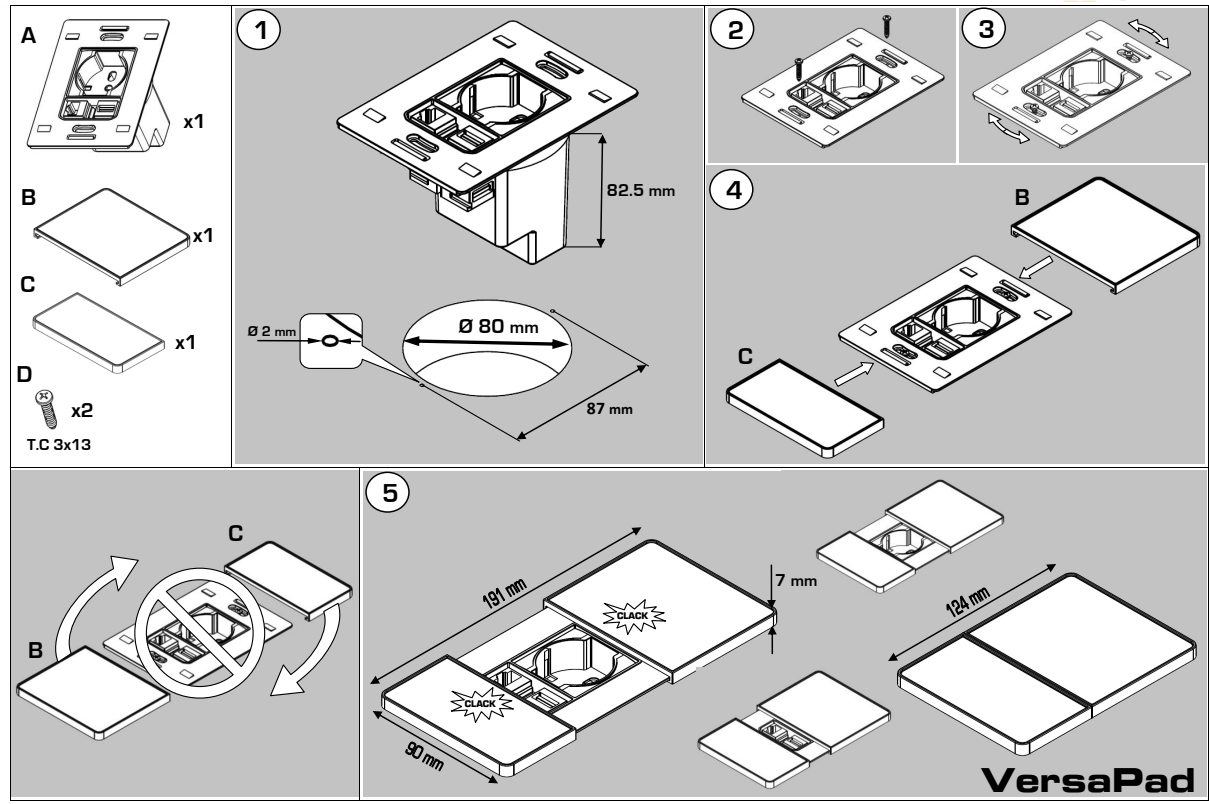

Installation

www.smartdesks.com
800 770 7042

SMARTdesks®