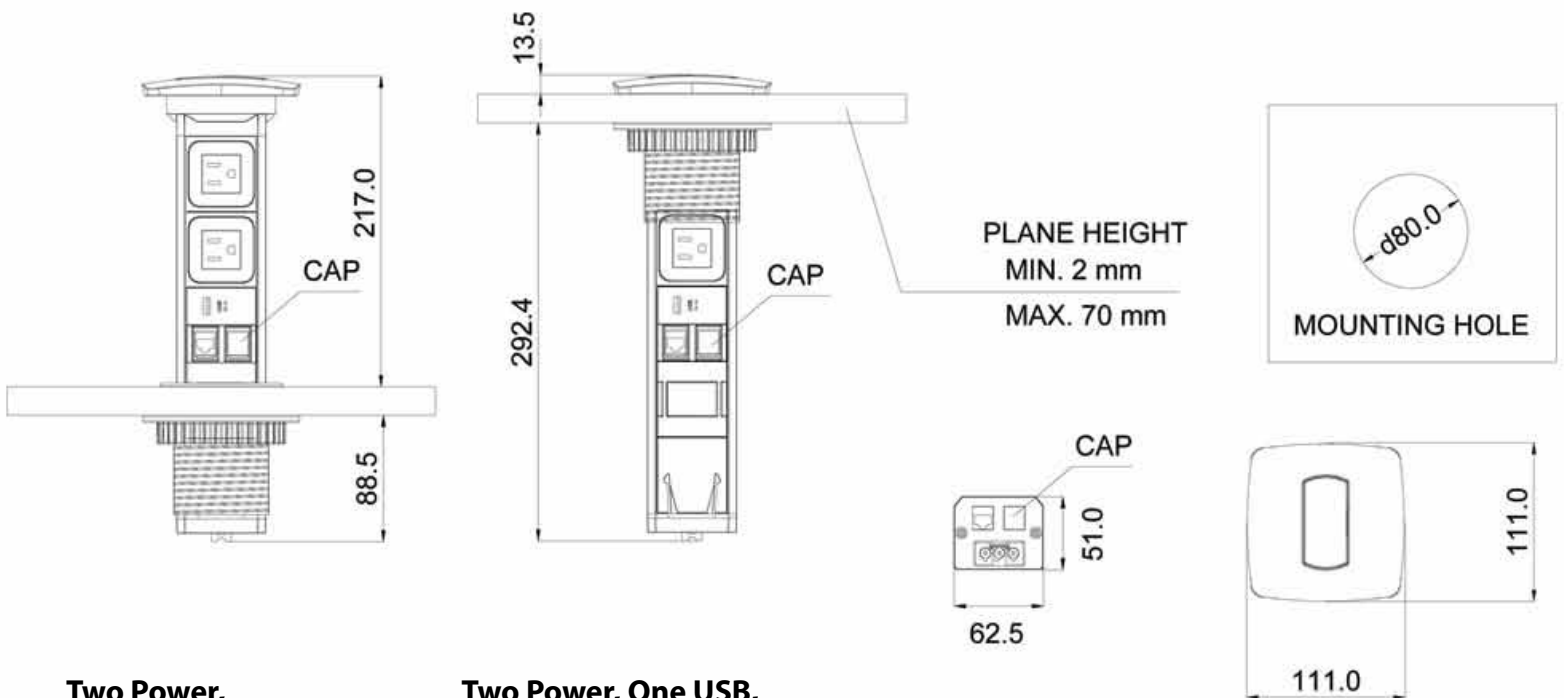

Installs in an 80mm hole in minutes.

Available in black or aluminum color top with coordinating panel. Simply pull the top to raise the VersaPull power data column; push down to close.

Available with two 110VAC power and two RJ45 cat 6 data connections (left); or two power and one USB power, one RJ45 cat 6 data (below).

Comes complete with all you see here:

Powerdata column and cap assembly inserts into 80mm hole in table top, a threaded retention ring is tightened and locked in place by installing three wood screws. The two meter long power cord installs in the base, along with data connections.