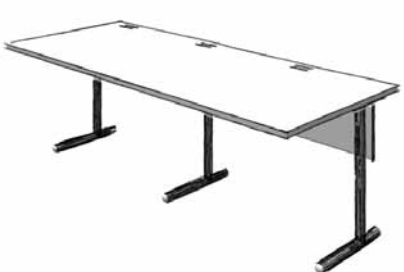

TDR-843628-SCL