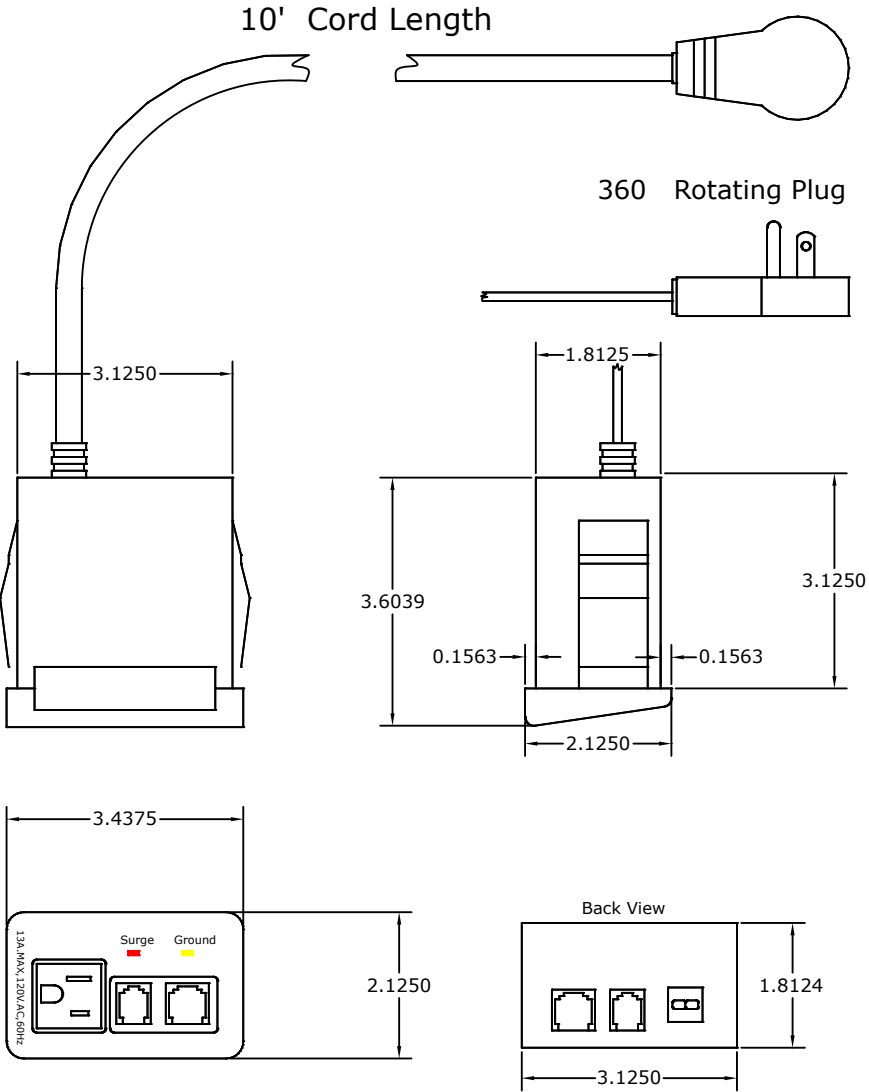

FC-600 Laptop Port (LP1000)

FC-610 Laptop Port Mounting bracket

CBT Supply, Inc.
800 770 7042
sales@smartdesks.com