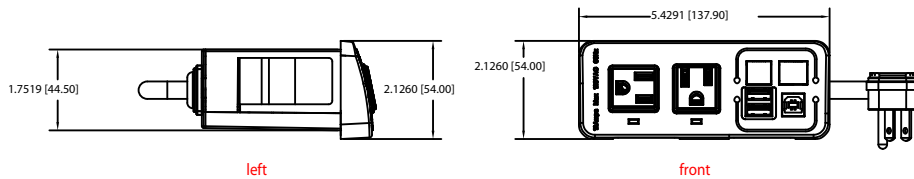

FC-620 Laptop Port

FC-611 Laptop Port Mounting bracket

cbt supply CBT Supply, Inc.
 800 770 7042
 sales@smartdesks.com