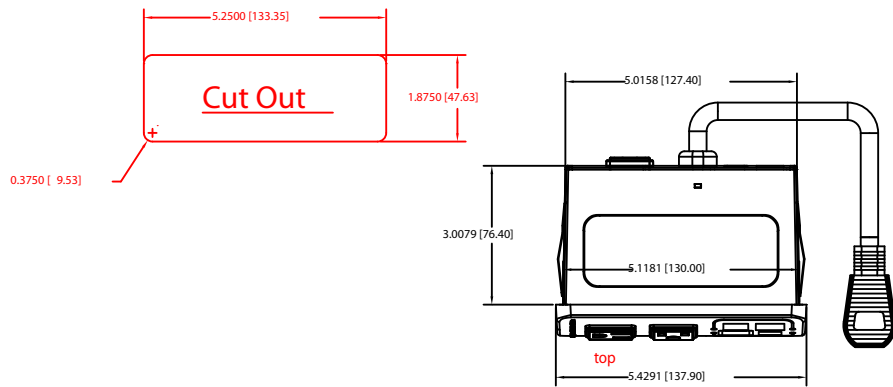

FC-620 Laptop Port

FC-611 Laptop Port Mounting bracket

cbt supply CBT Supply, Inc.
 800 770 7042
 sales@smartdesks.com