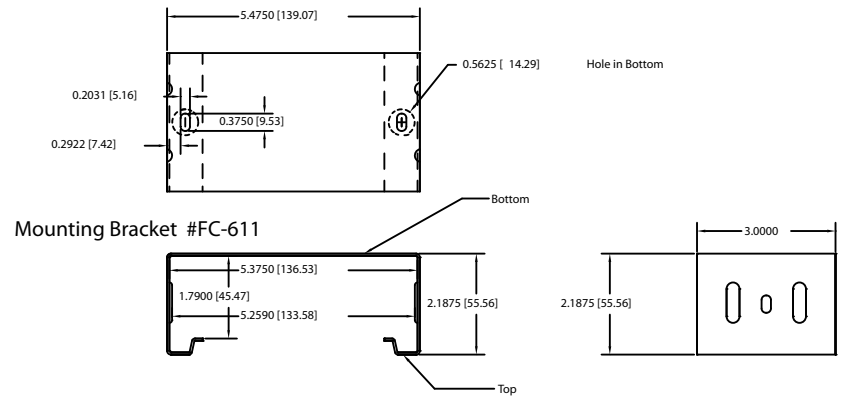

FC-620 Laptop Port

FC-611 Laptop Port Mounting bracket

cbt supply CBT Supply, Inc.
 800 770 7042
 sales@smartdesks.com