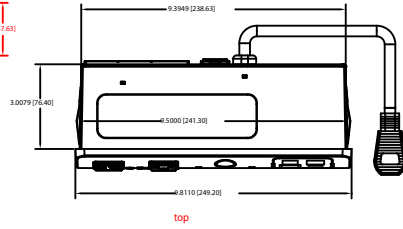

**FC-625 Power Director**  
**FC-616 Power Director Mounting bracket**

**CBT Supply, Inc.**  
**800 770 7042**  
**sales@smartdesks.com**