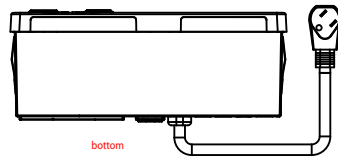

**FC-625 Power Director**  
**FC-616 Power Director Mounting bracket**

**CBT Supply, Inc.**  
**800 770 7042**  
**sales@smartdesks.com**