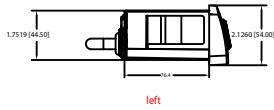

**FC-625 Power Director**  
**FC-616 Power Director Mounting bracket**

**CBT Supply, Inc.**  
**800 770 7042**  
**sales@smartdesks.com**