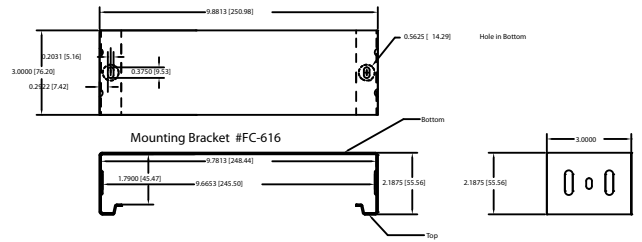

**FC-625 Power Director**  
**FC-616 Power Director Mounting bracket**

**CBT Supply, Inc.**  
**800 770 7042**  
**sales@smartdesks.com**