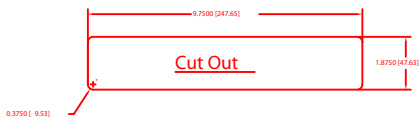

**FC-625 Power Director**  
**FC-616 Power Director Mounting bracket**

**CBT Supply, Inc.**  
**800 770 7042**  
**sales@smartdesks.com**