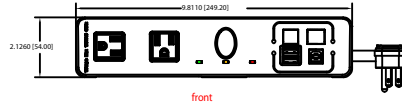

**FC-625 Power Director**  
**FC-616 Power Director Mounting bracket**

**CBT Supply, Inc.**  
**800 770 7042**  
**sales@smartdesks.com**