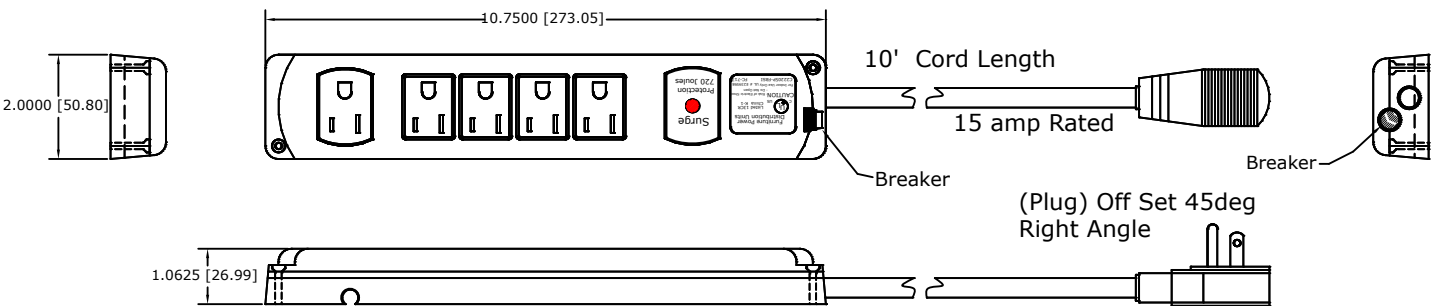

# FC-717 Power Cordset-5 plug (all black) w/ Surge 720 Joules

**cbt supply** CBT Supply, Inc.  
 800 770 7042  
 sales@smartdesks.com

FC-717

Furniture Power Distribution Units

 Listed 13CR  
 C US China K-1

**CAUTION**- Risk of Electric Shock  
 - Do Not Open  
 For Indoor Use Only UL # E239598  
 C22205P-FBSI MODELFC-717