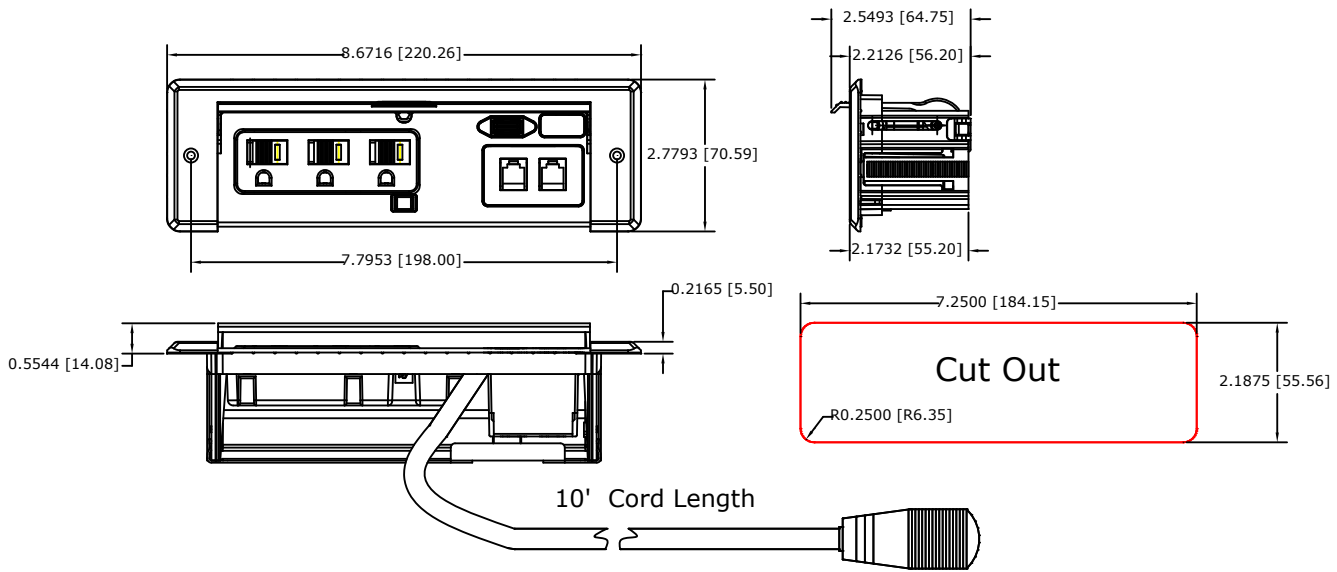

FC-727 Power Lid Cordset- 3 plug (1--RJ11 & 1--RJ45 & 1--USB)

cbt supply
CBT Supply, Inc.
800 770 7042
sales@smartdesks.com

(Plug) Off Set 45deg
Right Angle