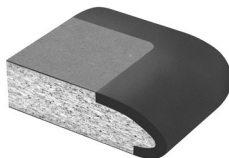

BLACK

PUR-BV#395

JUTE

PUR-BV#664

GRAHAM CRACKER

## CHOOSE AN EDGE PROFILE:

EDGE-BV-PUR-MA1

EDGE-BV-PUR-MT6

EDGE-BV-PUR-MA3

EDGE-BV-PUR-MT1