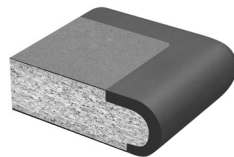

BLACK

PUR-BV#395

JUTE

PUR-BV#664

GRAHAM CRACKER

CHOOSE AN EDGE PROFILE:

EDGE-BV-PUR-MA1

EDGE-BV-PUR-MT6