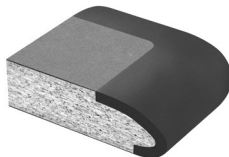

BLACK

PUR-BV#395

JUTE

PUR-BV#664

GRAHAM CRACKER

CHOOSE AN EDGE PROFILE:

EDGE-BV-PUR-MA1

EDGE-BV-PUR-MT6