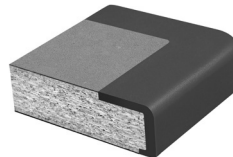

BLACK

PUR-BV#395

JUTE

PUR-BV#664

GRAHAM CRACKER

CHOOSE AN EDGE PROFILE:

EDGE-BV-PUR-MA1

EDGE-BV-PUR-MT6