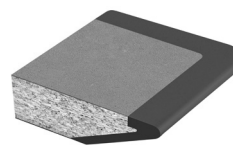

EDGE-BV-PUR-MT1