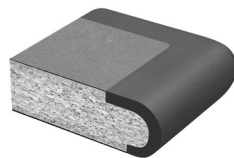

BLACK

PUR-BV#395

JUTE

PUR-BV#664

GRAHAM CRACKER

## CHOOSE AN EDGE PROFILE:

EDGE-BV-PUR-MA1

EDGE-BV-PUR-MT6

EDGE-BV-PUR-MA3

EDGE-BV-PUR-MT1