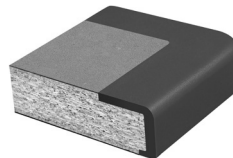

BLACK

PUR-BV#395

JUTE

PUR-BV#664

GRAHAM CRACKER

## CHOOSE AN EDGE PROFILE:

EDGE-BV-PUR-MA1

EDGE-BV-PUR-MT6

EDGE-BV-PUR-MA3

EDGE-BV-PUR-MT1