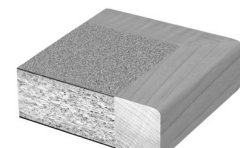

EBONY

ST-BV#780

GRIS

ST-BV#788

WYNWOOD

ST-BV#782

BRAIKEN

CHOOSE AN EDGE PROFILE:

EDGE-BV-WOOD-WF4

EDGE-BV-WOOD-WF2

EDGE-BV-WOOD-WF3

EDGE-BV-WOOD-WF5

EDGE-BV-WOOD-WD2

EDGE-BV-WOOD-WD1