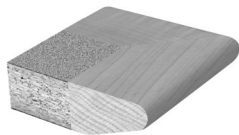

EBONY

ST-BV#780

GRIS

ST-BV#788

WYNWOOD

ST-BV#782

BRAIKEN

CHOOSE AN EDGE PROFILE:

EDGE-BV-WOOD-WF4

EDGE-BV-WOOD-WF2

EDGE-BV-WOOD-WF3

EDGE-BV-WOOD-WF5

EDGE-BV-WOOD-WD2

EDGE-BV-WOOD-WD1