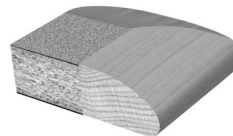

EBONY

ST-BV#780

GRIS

ST-BV#788

WYNWOOD

ST-BV#782

BRAIKEN

CHOOSE AN EDGE PROFILE:

EDGE-BV-WOOD-WF4

EDGE-BV-WOOD-WF2

EDGE-BV-WOOD-WF3

EDGE-BV-WOOD-WF5

EDGE-BV-WOOD-WD2

EDGE-BV-WOOD-WD1