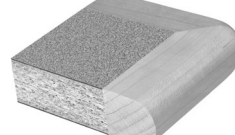

EBONY

ST-BV#780

GRIS

ST-BV#788

WYNWOOD

ST-BV#782

BRAIKEN

CHOOSE AN EDGE PROFILE:

EDGE-BV-WOOD-WF4

EDGE-BV-WOOD-WF2

EDGE-BV-WOOD-WF3

EDGE-BV-WOOD-WF5

EDGE-BV-WOOD-WD2

EDGE-BV-WOOD-WD1