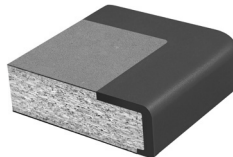

# PIATTO PROFESSIONAL POLYURETHANE EDGE

BLACK

JUTE

GRAHAM CRACKER

## CHOOSE AN EDGE PROFILE:

EDGE-BV-PUR-MA1

EDGE-BV-PUR-MT6

EDGE-BV-PUR-MA3

EDGE-BV-PUR-MT1