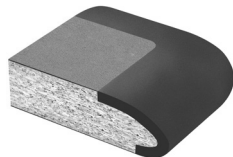

BLACK

JUTE

GRAHAM CRACKER

## CHOOSE AN EDGE PROFILE:

EDGE-BV-PUR-MA1

EDGE-BV-PUR-MT6

EDGE-BV-PUR-MA3

EDGE-BV-PUR-MT1