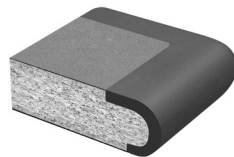

## CHOOSE AN EDGE:

ANTIQUE WHITE

SWEET MAPLE

NUTSHELL

CHARCOAL

KILIM TAN

CHERRY WOOD

WARM WALNUT

BLACK

JUTE

GRAHAM CRACKER

## CHOOSE AN EDGE PROFILE:

EDGE-BV-PUR-MA1

EDGE-BV-PUR-MT6

EDGE-BV-PUR-MA3

EDGE-BV-PUR-MT1