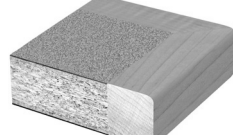

PIATTO PROFESSIONAL WOOD EDGE

CHOOSE A TOP:

NATURAL CHERRY

SIREN MAPLE

BEIGEWOOD

BOARDWALK OAK

WOOD STRAND

LACEWOOD

BUKA BARK

HIGH LINE

EBONY RIBBONWOOD

ZEBRANO

WILD CHERRY

RIVER CHERRY

BLEACHED LEGNO

GRAPHITE TWILL

BRAKEN

CHOOSE AN EDGE PROFILE:

EDGE-BV-WOOD-WF4

EDGE-BV-WOOD-WF2

EDGE-BV-WOOD-WF3

EDGE-BV-WOOD-WF5

EDGE-BV-WOOD-WD2

EDGE-BV-WOOD-WD1