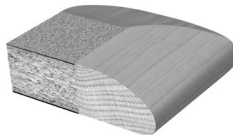

PIATTO PROFESSIONAL WOOD EDGE

CHOOSE A TOP:

NATURAL CHERRY

SIREN MAPLE

BEIGEWOOD

BOARDWALK OAK

WOOD STRAND

LACEWOOD

BRAKEN

CHOOSE AN EDGE PROFILE:

EDGE-BV-WOOD-WF4

EDGE-BV-WOOD-WF2

EDGE-BV-WOOD-WF3

EDGE-BV-WOOD-WF5

EDGE-BV-WOOD-WD2

EDGE-BV-WOOD-WD1