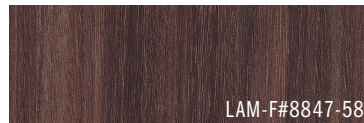

PIATTO PROFESSIONAL WOOD EDGE

CHOOSE A TOP:

NATURAL CHERRY

SIREN MAPLE

BEIGEWOOD

BOARDWALK OAK

WOOD STRAND

LACEWOOD

BUKA BARK

HIGH LINE

EBONY RIBBONWOOD

ZEBRANO

WILD CHERRY

RIVER CHERRY

BLEACHED LEGNO

GRAPHITE TWILL

VALIDATE WE DO

COGNAC BIRDSEYE

COFFEE BEAN

JARRAL LEGNO

BLACK

CHOOSE AN EDGE:

NATURAL MAPLE

JUDICIAL WALNUT