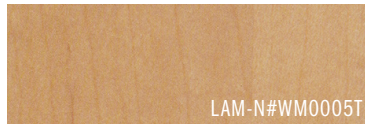

PIATTO PROFESSIONAL WOOD EDGE

CHOOSE A TOP:

NATURAL CHERRY

SIREN MAPLE

BEIGEWOOD

BOARDWALK OAK

WOOD STRAND

LACEWOOD

BUKA BARK

HIGH LINE

EBONY RIBBONWOOD

ZEBRANO

WILD CHERRY

RIVER CHERRY

BLEACHED LEGNO

GRAPHITE TWILL