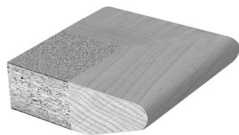

PIATTO PROFESSIONAL WOOD EDGE

CHOOSE A TOP:

NATURAL CHERRY

SIREN MAPLE

BEIGEWOOD

BOARDWALK OAK

WOOD STRAND

LACEWOOD

VALIDATE WE DO

COGNAC BIRDSEYE

COFFEE BEAN

JARRAL LEGNO

BLACK

CHOOSE AN EDGE:

NATURAL MAPLE

JUDICIAL WALNUT

PARLOR CHERRY

OMBRA

SILVERWOOD

HERITAGE

MICHIGAN CHERRY

EBONY

GRIS

WYNWOOD

BRAKEN

CHOOSE AN EDGE PROFILE:

EDGE-BV-WOOD-WF4

EDGE-BV-WOOD-WF2

EDGE-BV-WOOD-WF3

EDGE-BV-WOOD-WF5

EDGE-BV-WOOD-WD2

EDGE-BV-WOOD-WD1