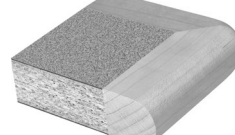

PIATTO PROFESSIONAL WOOD EDGE

CHOOSE A TOP:

NATURAL CHERRY

SIREN MAPLE

BEIGEWOOD

BOARDWALK OAK

WOOD STRAND

LACEWOOD

BRAKEN

CHOOSE AN EDGE PROFILE:

EDGE-BV-WOOD-WF4

EDGE-BV-WOOD-WF2

EDGE-BV-WOOD-WF3

EDGE-BV-WOOD-WF5

EDGE-BV-WOOD-WD2

EDGE-BV-WOOD-WD1