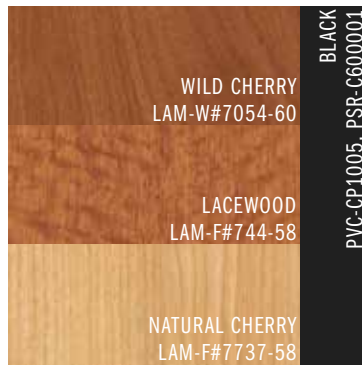

# PROFESSIONAL TRIOS (METALDESK)

HARMONY

CONNECTION

COMMITMENT

ENGAGEMENT

STRATEGIC

ACHIEVEMENT

COMMUNICATION