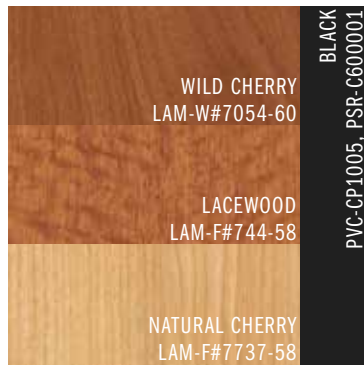

CONNECTION