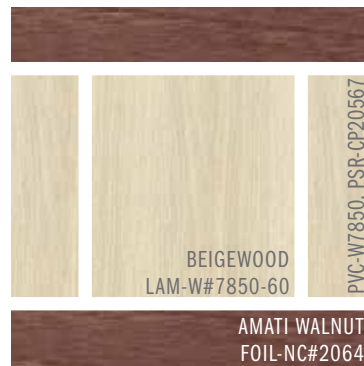

# THERMOFOIL (PODIUM)

KENSINGTON PARCHMENT

KENSINGTON MAPLE

BEIGEWOOD STEEL

BEIGEWOOD AMATI

BLACK OAK

WILD GLACIER

RIVER SANDSTONE

COGNAC SOLARA

RIFT SHARK

BLACK CHERRY

WILD HAYWARD

YORKSHIRE JAVA

MAHOGANY SHARK

WILD BLACK