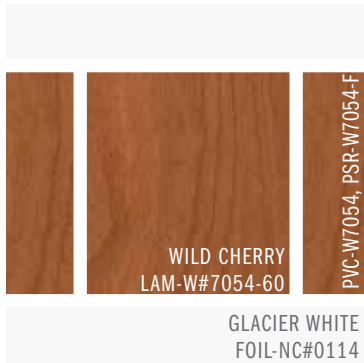

THERMOFOIL (PODIUM)

KENSINGTON PARCHMENT

KENSINGTON MAPLE

BEIGEWOOD STEEL

BEIGEWOOD AMATI

BLACK OAK

WILD GLACIER

RIVER SANDSTONE

COGNAC SOLARA

RIFT SHARK

BLACK CHERRY

WILD HAYWARD

YORKSHIRE JAVA

MAHOGANY SHARK

WILD BLACK