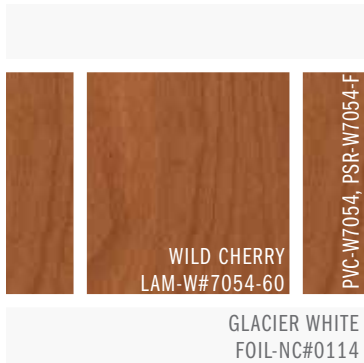

# THERMOFOIL (PODIUM)

KENSINGTON PARCHMENT

KENSINGTON MAPLE

BEIGEWOOD STEEL

BEIGEWOOD AMATI

BLACK OAK

WILD GLACIER

RIVER SANDSTONE

COGNAC SOLARA

RIFT SHARK

BLACK CHERRY

WILD HAYWARD

YORKSHIRE JAVA

MAHOGANY SHARK

WILD BLACK