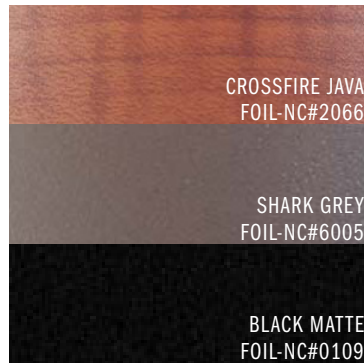

THERMOFOIL TRIOS (TABLE)

TRIOS

LEG FINISH:

STANDARD LEG COLOR

OPTIONAL LEG COLOR