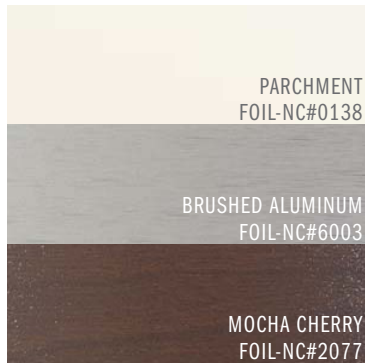

THERMOFOIL TRIOS (TABLE)

TRIOS

LEG FINISH:

STANDARD LEG COLOR

OPTIONAL LEG COLOR