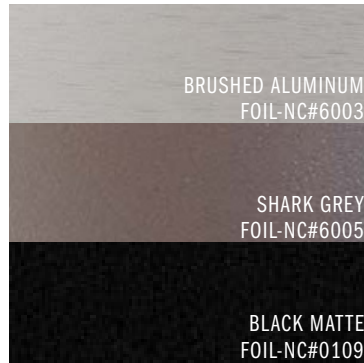

THERMOFOIL TRIOS (TABLE)

TRIOS

LEG FINISH:

STANDARD LEG COLOR

OPTIONAL LEG COLOR