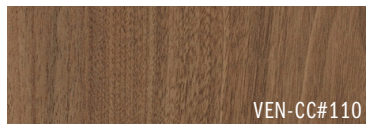

VENEER FINISHES

CHOOSE AN EDGE STAIN:

VEN-CC#710
LIGHT CHERRY

VEN-CC#200
NATURAL OAK

VEN-CC#110
LIGHT BROWN WALNUT

VEN-CC#550
CINNAMON MAHOGANY

VEN-CC#900
NATURAL MAPLE

VEN-CC#720
MEDIUM RED CHERRY

VEN-CC#240
MEDIUM BROWN OAK

VEN-CC#120
MEDIUM BROWN WALNUT

VEN-CC#580
DARK MAHOGANY

VEN-CC#920
HONEY MAPLE

VEN-CC#740
MEDIUM BROWN CHERRY

VEN-CC#260
DARK OAK

VEN-CC#160
CORDOVAN RED WALNUT

VEN-CC#560
MEDIUM BROWN MAHOGANY

VEN-CC#940
AMBER MAPLE

VEN-CC#780
DARK RED CHERRY

VEN-CC#760
DARK BROWN CHERRY

VEN-CC#190
ESPRESSO WALNUT

VEN-CC#195
EBONIZED WALNUT

CHOOSE AN EDGE PROFILE:

DOUBLE RAD
EDGE-CC-D-WDRD1

BULLNOSE
EDGE-CC-D-WBNS1