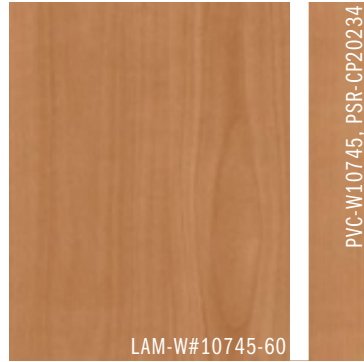

COGNAC MAPLE

FONTHILL PEAR