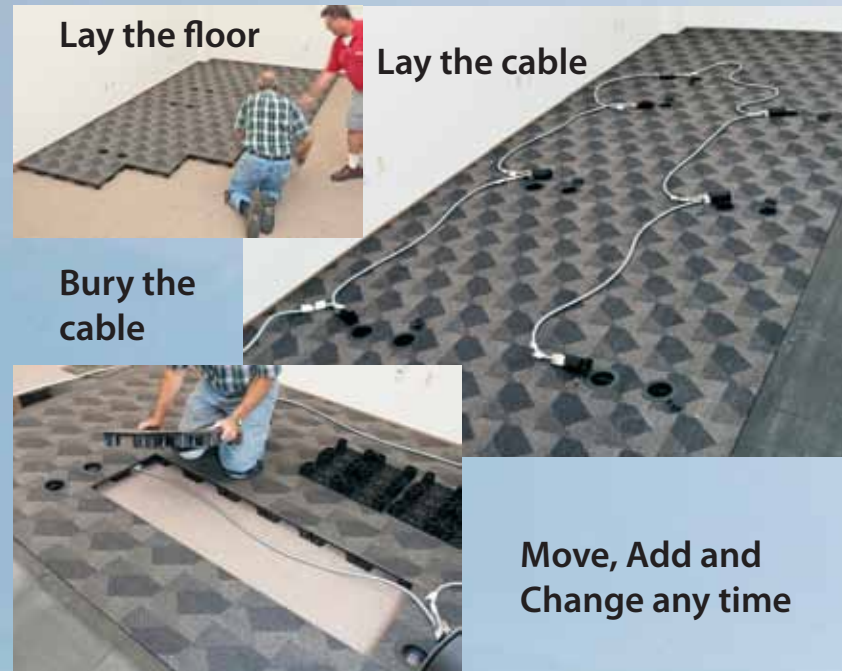

## Get FFIT with Powerflor® Raised Access Floor System

From the floor through the furniture to the technology for each user— FFIT is an integrator's dream come true.

**Power Distribution and Data Cabling**  
**Faster. Cheaper. Greener.**

Connect

Flexible conduit ports directly to SMARTdesks furniture.

Presence Podium alternate top  
features flipIT® 18 Laptop Power Safe

Serves power and  
data connections

iDrawer™ Lockable Security  
for iPad®, Netbook and mobile devices