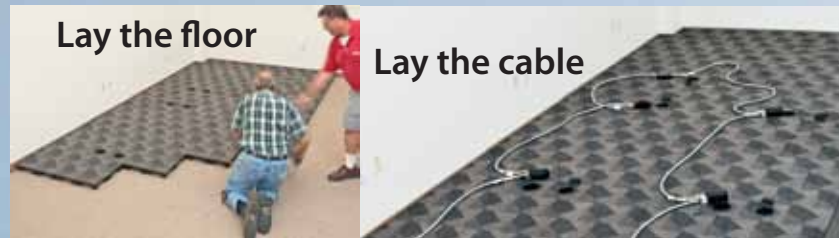

## Get FFIT with Powerflor® Raised Access Floor System

From the floor through the furniture to the technology for each user— FFIT is an integrator's dream come true.

**Power Distribution and Data Cabling**  
**Faster. Cheaper. Greener.**

Lay the floor

Lay the cable

Bury the cable

Move, Add and Change any time

Connect

Flexible conduit ports directly to SMARTdesks furniture.

Serves power and data connections

Presence Podium alternate top features flipIT® 18 Laptop Power Safe