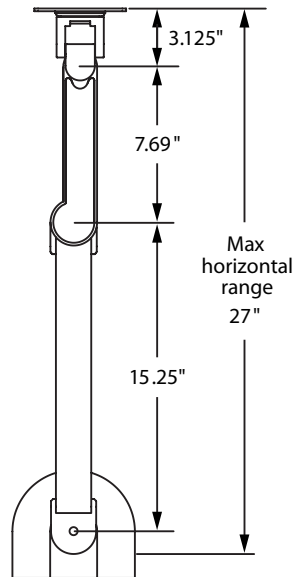

## Specifications

### MOUNTING OPTIONS

Desk Clamp

Thru-Desk

Wall Mount

Grommet Mount (hole greater than 2.5")

Side Mount

Reverse Wall Mount

TOP VIEW  
Horizontal Range

TOP VIEW  
Arm Folded

SIDE VIEW  
Vertical Range

Vertical range:	.....	18" (+/- 9" from horizontal)
Horizontal range:	.....	27"
Rotation:	.....	360 degrees at three joints
Monitor tilt:	.....	200 degrees
Monitor pivot:	.....	Landscape to portrait
Monitor compatibility:	.....	VESA® 75mm and 100mm
Cable management:	.....	Cables are concealed in arm
Mounting options:	.....	FLEXmount™ - six different mounting options in one kit including desk clamp, thru-desk and wall
Monitor weight/model number:	.....	2 - 13 lbs / 7500-500 6 - 21 lbs / 7500-800 8 - 27 lbs / 7500-1000 13.5 - 44 lbs / 7500-1500