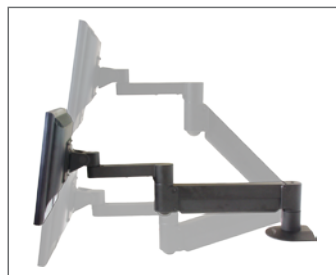

# Model 7500

Floating Flat Panel Arm

2002  
Design Award Winner

The award-winning 7500 Radial Arm is a remarkable work tool. Effortlessly position your monitor exactly where you want it, and add flexibility to your work style. Suspend your flat panel above the desk surface and reclaim your valuable space. Innovative cable management routes cables inside the arm, in order to keep your desk organized. You'll never work the old and cluttered way again!

## FEATURES

- ▲ Reposition the monitor with one hand – no knobs to turn
- ▲ Extends up to 27", folds to just 3", vertical range of 18"
- ▲ Tilt monitor up to 200 degrees
- ▲ Includes FLEXmount™ – six different mounting options in one kit
- ▲ Compatible with all VESA® monitors – includes 75mm and 100mm VESA® mounting plates
- ▲ Includes cable management system – cables concealed in arm

Folds into 3" of space

18" of vertical range

Over 200 degrees of monitor tilt

TOP VIEW  
Arm Folded

SIDE VIEW  
Vertical Range

Vertical range:	.....	18" (+/- 9" from horizontal)
Horizontal range:	.....	27"
Rotation:	.....	360 degrees at three joints
Monitor tilt:	.....	200 degrees
Monitor pivot:	.....	Landscape to portrait
Monitor compatibility:	.....	VESA® 75mm and 100mm
Cable management:	.....	Cables are concealed in arm
Mounting options:	.....	FLEXmount™ - six different mounting options in one kit including desk clamp, thru-desk and wall
Monitor weight/model number:	.....	2 - 13 lbs / 7500-500 6 - 21 lbs / 7500-800 8 - 27 lbs / 7500-1000 13.5 - 44 lbs / 7500-1500