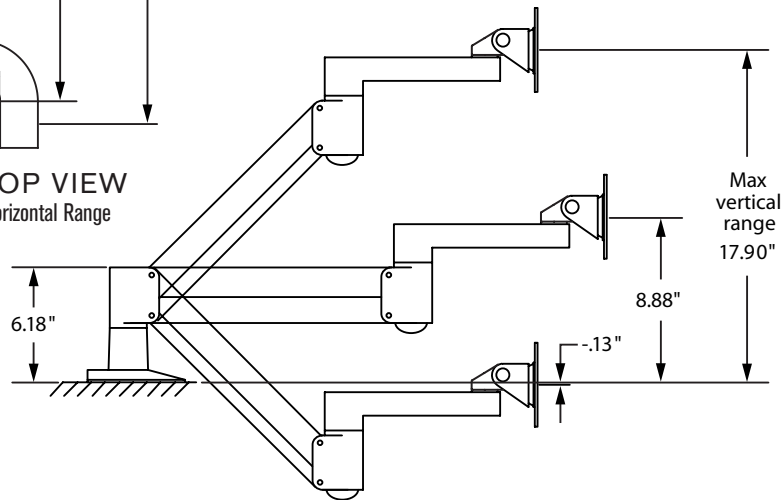

## Specifications

### MOUNTING OPTIONS

Desk Clamp

Thru-Desk

Wall Mount

Grommet Mount (hole greater than 2.5")

Side Mount

Reverse Wall Mount

TOP VIEW  
Horizontal Range

TOP VIEW  
Arm Folded

SIDE VIEW  
Vertical Range

Vertical range:	.....	18" (+/- 9" from horizontal)
Horizontal range:	.....	27"
Rotation:	.....	360 degrees at three joints
Monitor tilt:	.....	200 degrees
Monitor pivot:	.....	Landscape to portrait
Monitor compatibility:	.....	VESA® 75mm and 100mm
Cable management:	.....	Cables are concealed in arm
Mounting options:	.....	FLEXmount™ - six different mounting options in one kit including desk clamp, thru-desk and wall
Monitor weight/model number:	.....	2 - 13 lbs / 7500-500 6 - 21 lbs / 7500-800 8 - 27 lbs / 7500-1000 13.5 - 44 lbs / 7500-1500