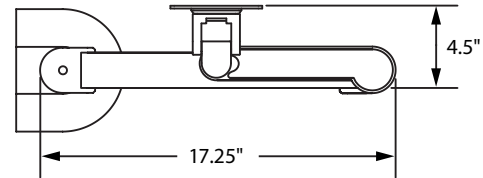

## Specifications

### MOUNTING OPTIONS

Desk Clamp

Thru-Desk

Wall Mount

Grommet Mount (hole greater than 2.5")

Side Mount

Reverse Wall Mount

TOP VIEW  
Horizontal Range

TOP VIEW  
Arm Folded

SIDE VIEW  
Vertical Range

Vertical range:	.....	18" (+/- 9" from horizontal)
Horizontal range:	.....	27"
Rotation:	.....	360 degrees at three joints
Monitor tilt:	.....	200 degrees
Monitor pivot:	.....	Landscape to portrait
Monitor compatibility:	.....	VESA® 75mm and 100mm
Cable management:	.....	Cables are concealed in arm
Mounting options:	.....	FLEXmount™ - six different mounting options in one kit including desk clamp, thru-desk and wall
Monitor weight/model number:	.....	2 - 13 lbs / 7500-500 6 - 21 lbs / 7500-800 8 - 27 lbs / 7500-1000 13.5 - 44 lbs / 7500-1500