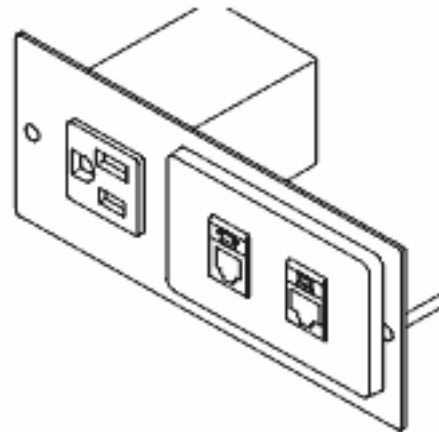

ACCENT TWO

The Accent Two provides one 15 Amp power and one configurable telecom plate loaded with female to female connectors of your choice. Black textured powdercoat finish.

Specifications:

- All steel construction.
- 1/15 Amp power
- 6 foot 14/3 SJT power cord with molded 15 Amp plug.
- 1 configurable telecom plate

Dimensions:

- Bezel top: 6.25" w x 2.5" h x 2.5" d
- Housing: 13.27" W x 10.58" H

Installation Instructions:

1. Cut hole 5 1/8" wide by 1 7/8" high.
2. Drill 2 #6 holes on 5.75" centers, centered on unit.
3. Insert unit into hole and fasten with washer and knurled nut.
4. Insert Telecom plate with appropriate connectors into hole provided.
5. Make appropriate telecommunications connections.
6. Plug in power cord to an appropriate outlet.