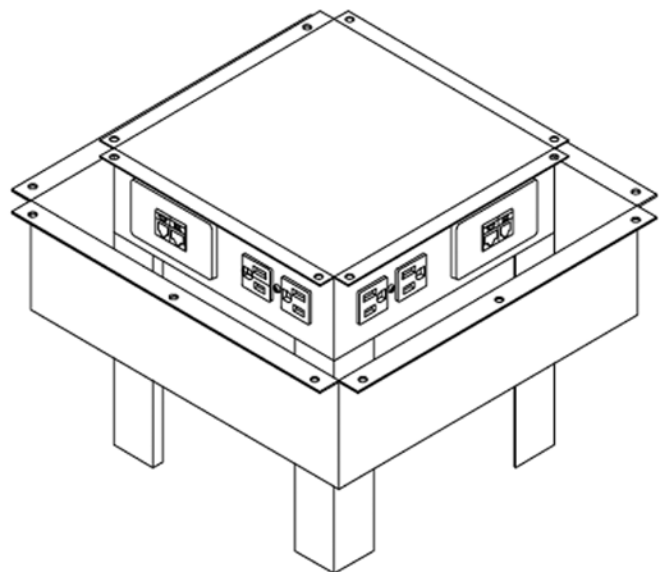

Piatto™ Conference Table features diamond rift figured anigre veneer top with solid wood ebonized maple edge. We manufacture the tops of the ComDeck units to match the pattern.

ComDeck III Remote Control

Each ComDeck unit provides 8 power receptacles and 4 configurable telecom plates. Each telecom plate mounts up to 4 connectors, specified online. ComDeck III operates with a remote control, which actuates an electric motor to raise and lower the unit.

Specifications:

- All steel construction
- 4 duplex power receptacles, 15 amp, one on each side
- 6 ft. 14/3 SJT molded cord set with 15 amp plug
- Supplied with attractive brush trim, cut add mitered to accent table and facilitate installation access
- 4 locations for telecom plates that are purchased separately

Dimensions:

- Lift: 3 inches
- Mounting flange: 14.5 inches square
- Depth: 7 inches
- Depth with optional outer pan: 10.675 inches
- Outer pan mounting flange: 17 inches square

www.smartdesks.com
800 770 7042