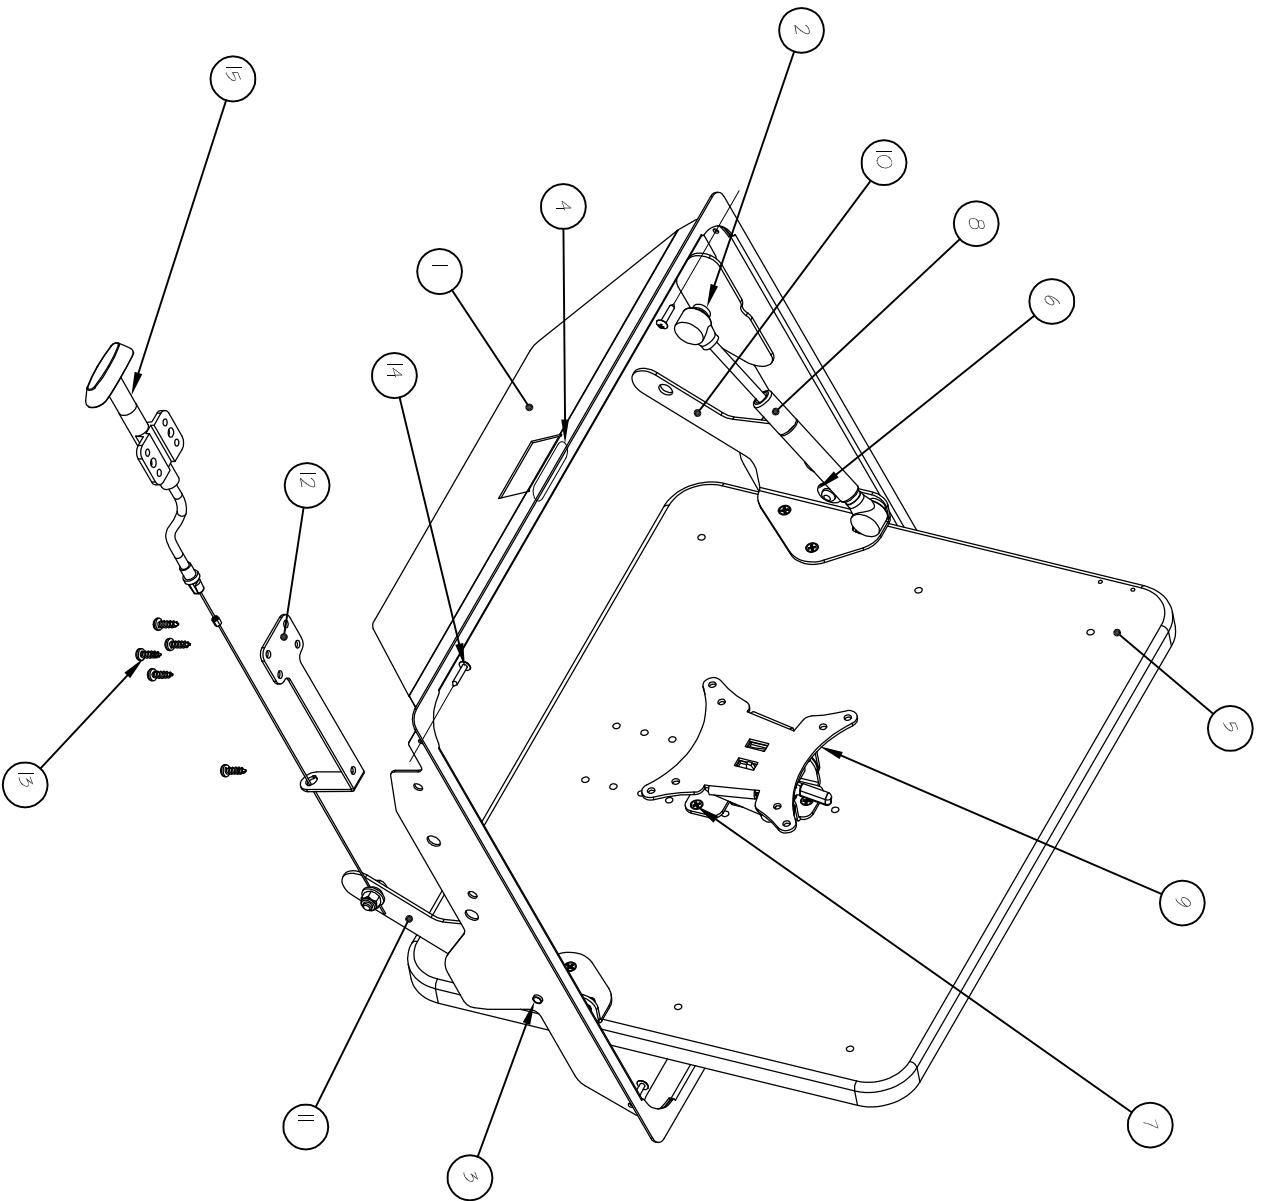

ITEM NO.	QTY.	PART NUMBER	TITLE
1	1	292229	GROMMET / WELD PLATE ASSEMBLY
2	1	27904	BALL CATCH
3	2	27905	PIVOT PIN
4	1	27910	STOP PAD
5	1	28193-XX	TOP LIP
6	2	27332	BUSHING
7	9	28163	EURO SCREW - HAFELLE
8	1	27919	GAS SPRING
9	1	27892	FLAT SCREEN / TILT ASSY.
10	1	29662-LH	ADJ. CABLE ARM / BALL STUD ASSY.
11	1	29661	ADJ. CABLE ARM / SCREW ASSY.
12	1	28278	CABLE BRACKET
13	5	21486	SCREW
14	4	15313	#6x3 / 4 TYPE A TRUSS HEAD
15	1	29659	T-HANDLE ACTUATOR / CABLE ASSY.

WK# 29232 - FH TOUCHSCREEN 18" KEY (1 out of 2)

March 2009

WK# 29232 - FH TOUCHSCREEN 18" Image (2 out of 2)

March 2009

© 2009 CBT Supply, Inc. dba SMARTdesks. All Rights Reserved.

SMARTdesks™