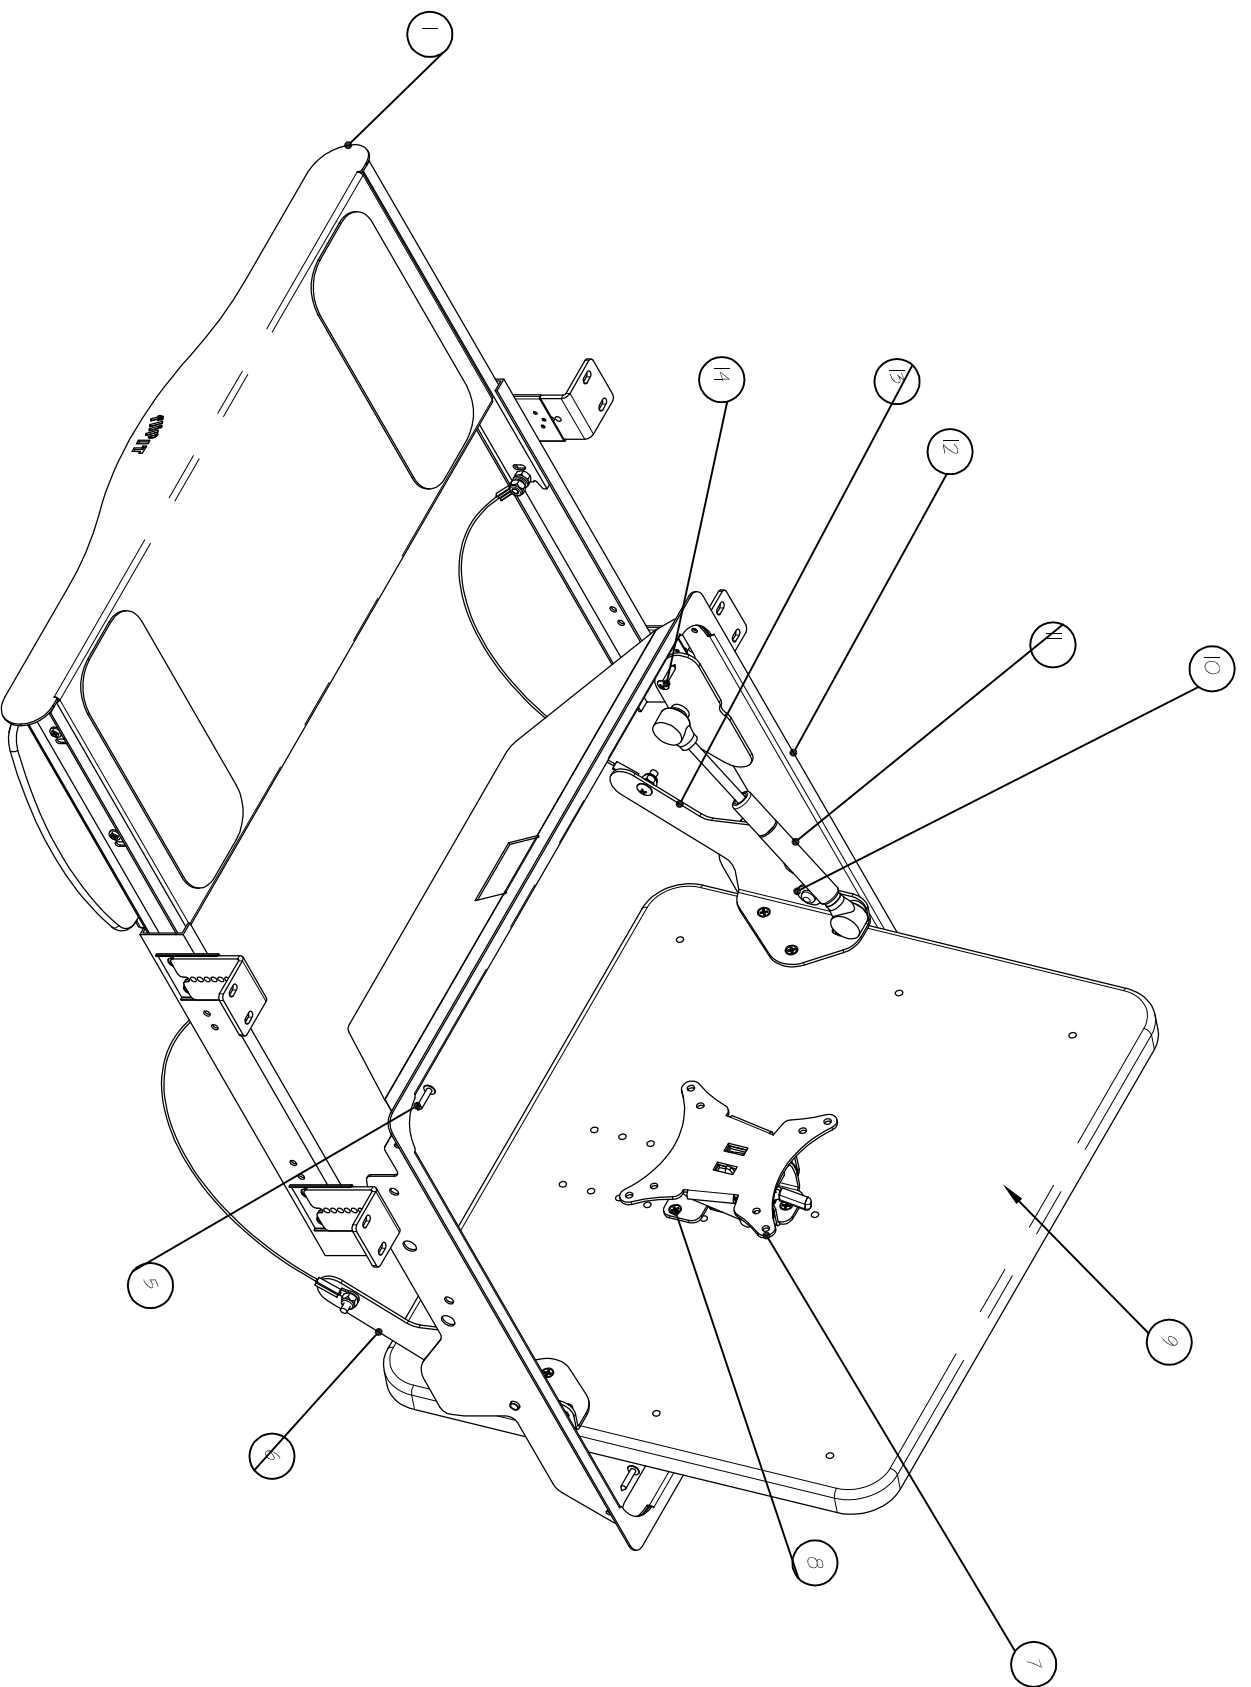

ITEM NO.	QTY.	PART NUMBER	TITLE
1	1	292228-1	GROMMET / SUBASSEMBLY
2	1	28285-LH	LH CABLE ARM ASSEMBLY
3	1	28284-RH	RH CABLE / ARM ASSEMBLY
4	2	27332-1	BUSHING
5	1	27919-1	GAS SPRING
6	9	28163	EURO SCREW - HAFELE
7	1	27892-1	FLAT SCREEN / TILT ASSY.
8	4	15313	# 6x3 / 4 TYPE A TRUSS HEAD
9	1	27898-1	KEYBOARD TRAY / SLIDE ASSY.
10	1	28193	TOP LIP

WK # 29231 - FK KEYBOARD 18" (1 out of 2)

March 2009

WK# 29231 - FK KEYBOARD 18" (2 out of 2)

March 2009

© 2009 CBT Supply, Inc. dba SMARTdesks. All Rights Reserved.

SMARTdesks™