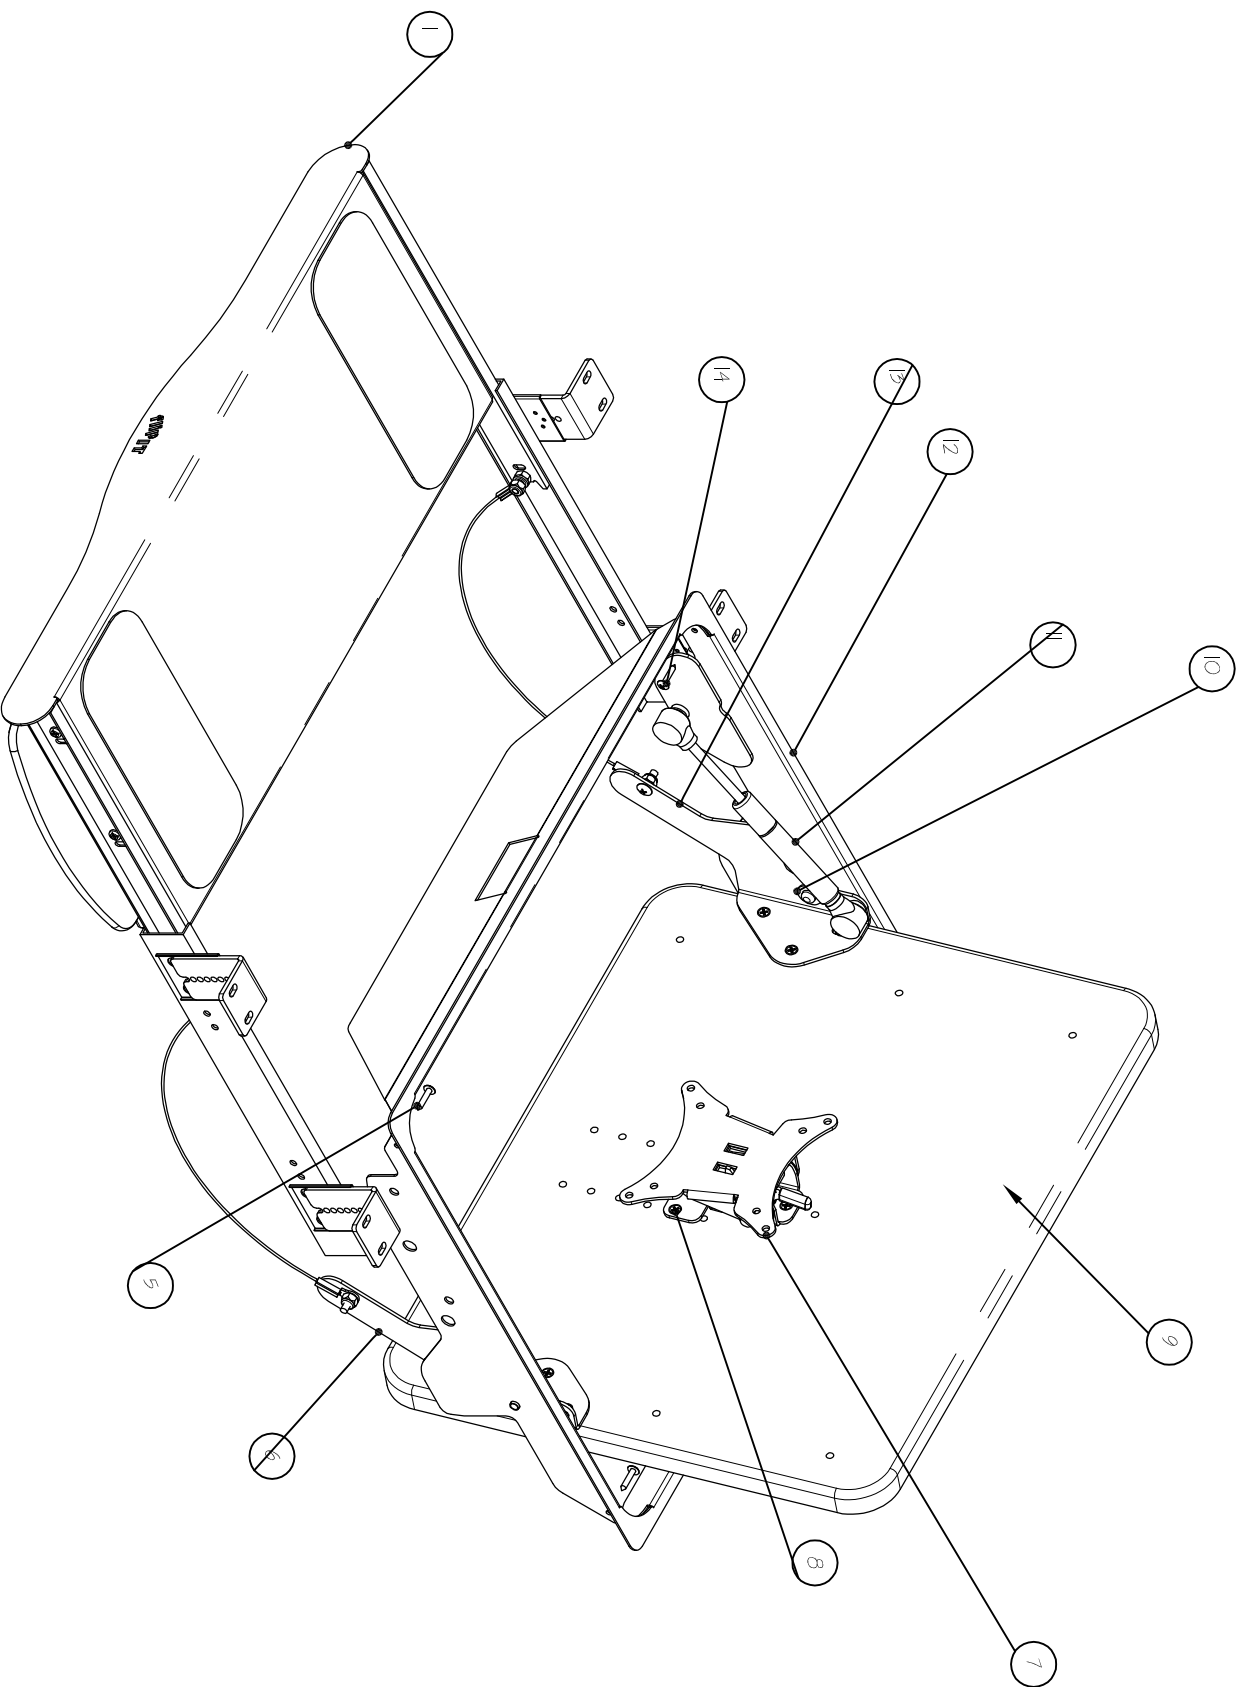

ITEM NO.	QTY.	PART NUMBER	TITLE
1	1	29228-1	GROMMET / SUBASSEMBLY
2	1	28285-1LH	LH CABLE ARM ASSEMBLY
3	1	28284-1RH	RH CABLE / ARM ASSEMBLY
4	2	27332-1	BUSHING
5	1	27919-1	GAS SPRING
6	9	28163	EURO SCREW - HAFELE
7	1	27892-1	FLAT SCREEN / TILT ASSY.
8	4	15313	# 6x3 / 4 TYPE A TRUSS HEAD
9	1	27898-1	KEYBOARD TRAY / SLIDE ASSY.
10	1	28193	TOP LIP

WK # 29231 - FK KEYBOARD 18" (1 out of 2)

March 2009

WK# 29231 - FK KEYBOARD 18" (2 out of 2)

March 2009

© 2009 CBT Supply, Inc. dba SMARTdesks. All Rights Reserved.

SMARTdesks™