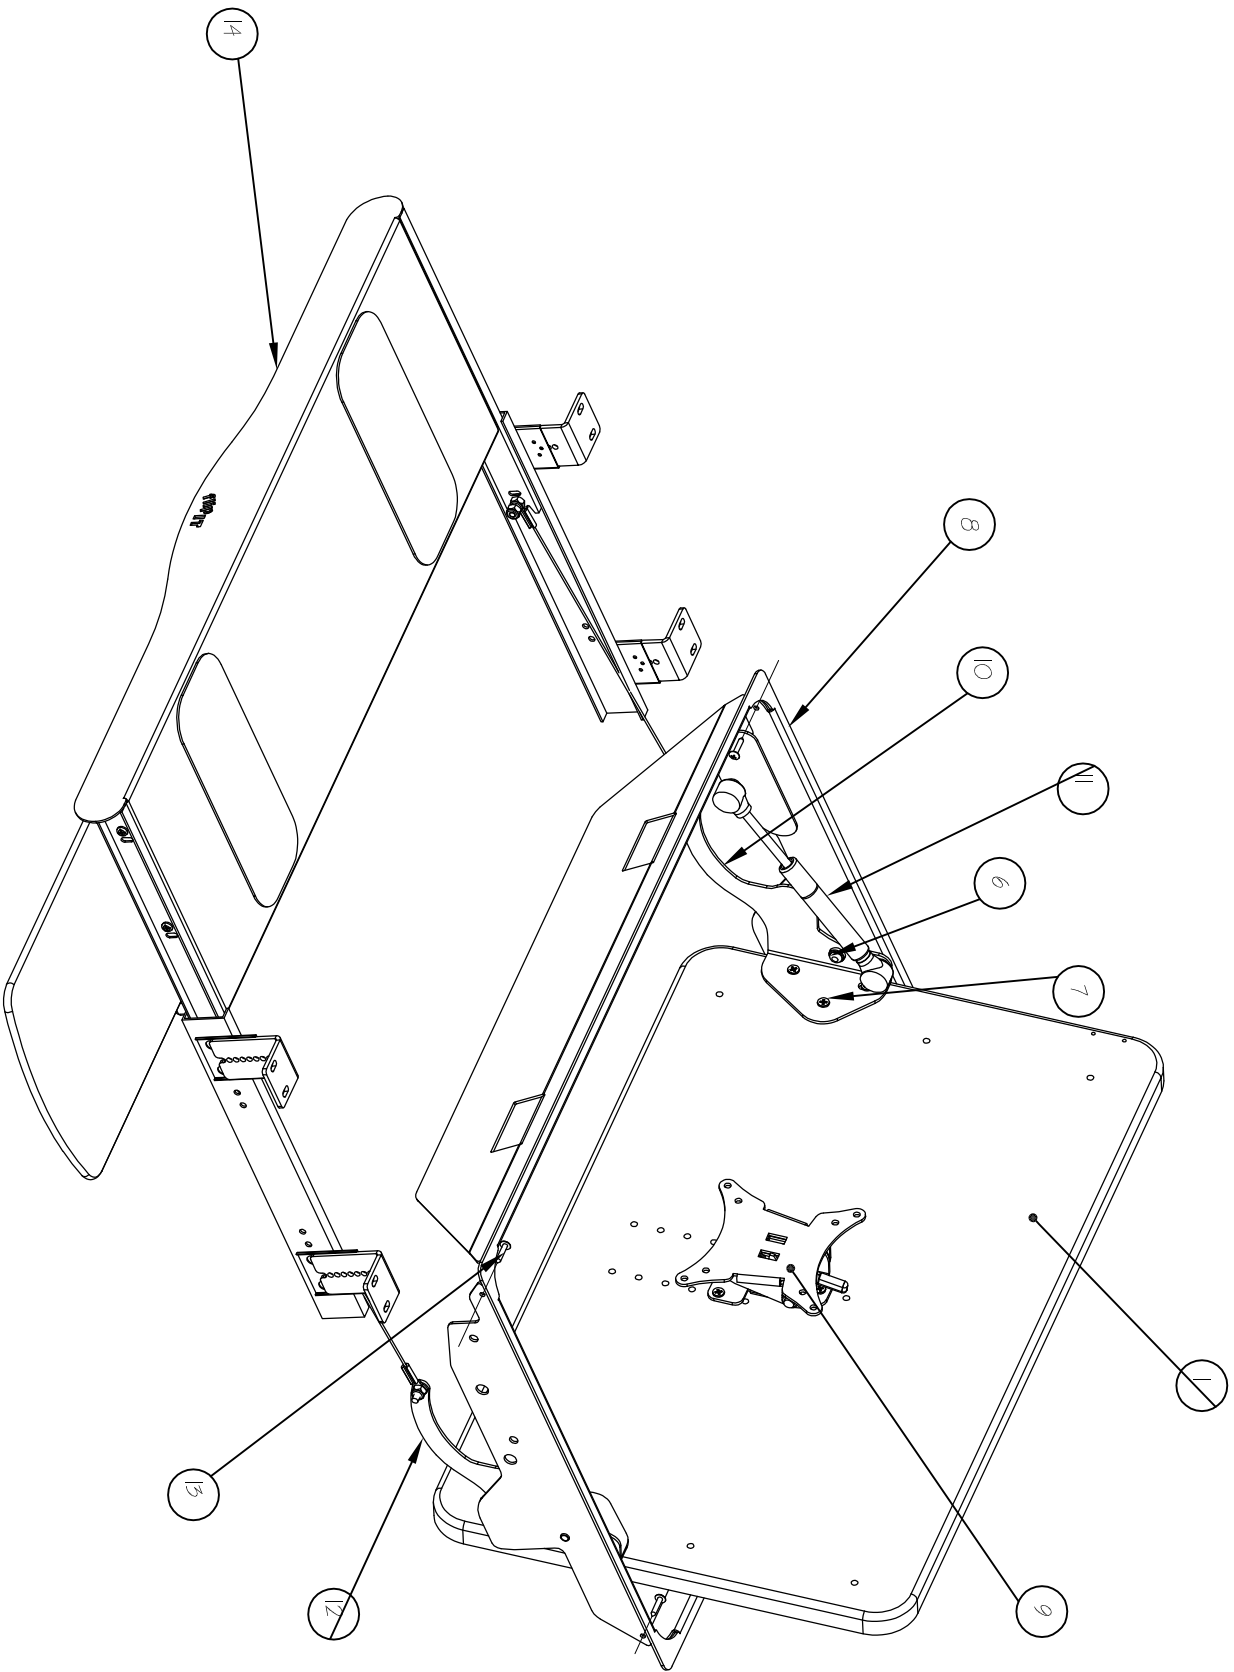

ITEM NO.	QTY.	PART NUMBER	TITLE
1	1	29054-1	GROMMET-STUD ASSEMBLY
2	2	27332-1	BUSHING
3	1	29061	TOP LIP
4	1	27892-1	FLAT SCREEN / TILT ASSY.
5	9	28163	EURO SCREW - HAFELLE
6	1	29055-1	GAS SPRING
7	1	28852-1-LH	ARM / CABLE ASSEMBLY
8	1	29230-1	ARM / CABLE ASSEMBLY, RH
9	4	15313	# 6x3 / 4 TYPE A TRUSS HEAD
10	1	29221-1	KEYBOARD TRAY / SLIDE ASSY.

WK# 29214 - FK KEYBOARD 23" (1 out of 2)

March 2009

WK# 29214 - FK KEYBOARD 23" (2 out of 2)

March 2009

© 2009 CBT Supply, Inc. dba SMARTdesks. All Rights Reserved.

SMARTdesks™