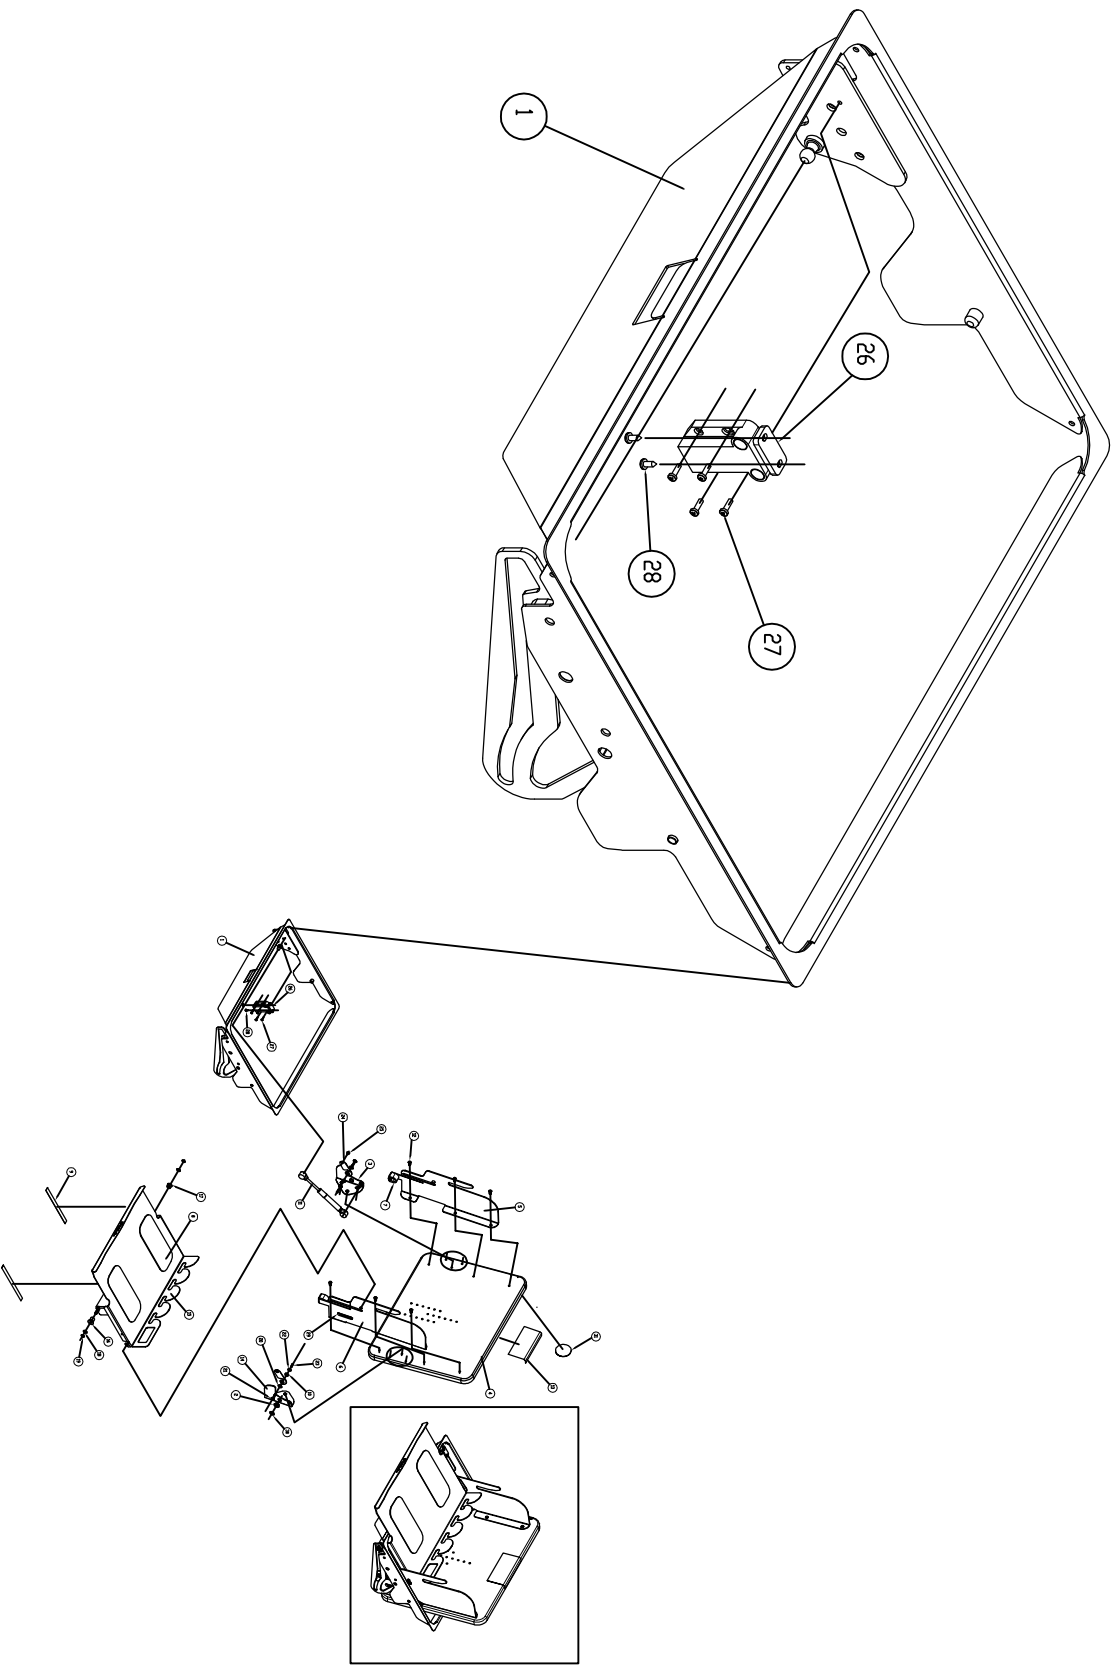

WK# 29496 - FL LAPTOP 18" (4 out of 4)

March 2009

© 2009 CBT Supply, Inc. dba SMARTdesks. All Rights Reserved.