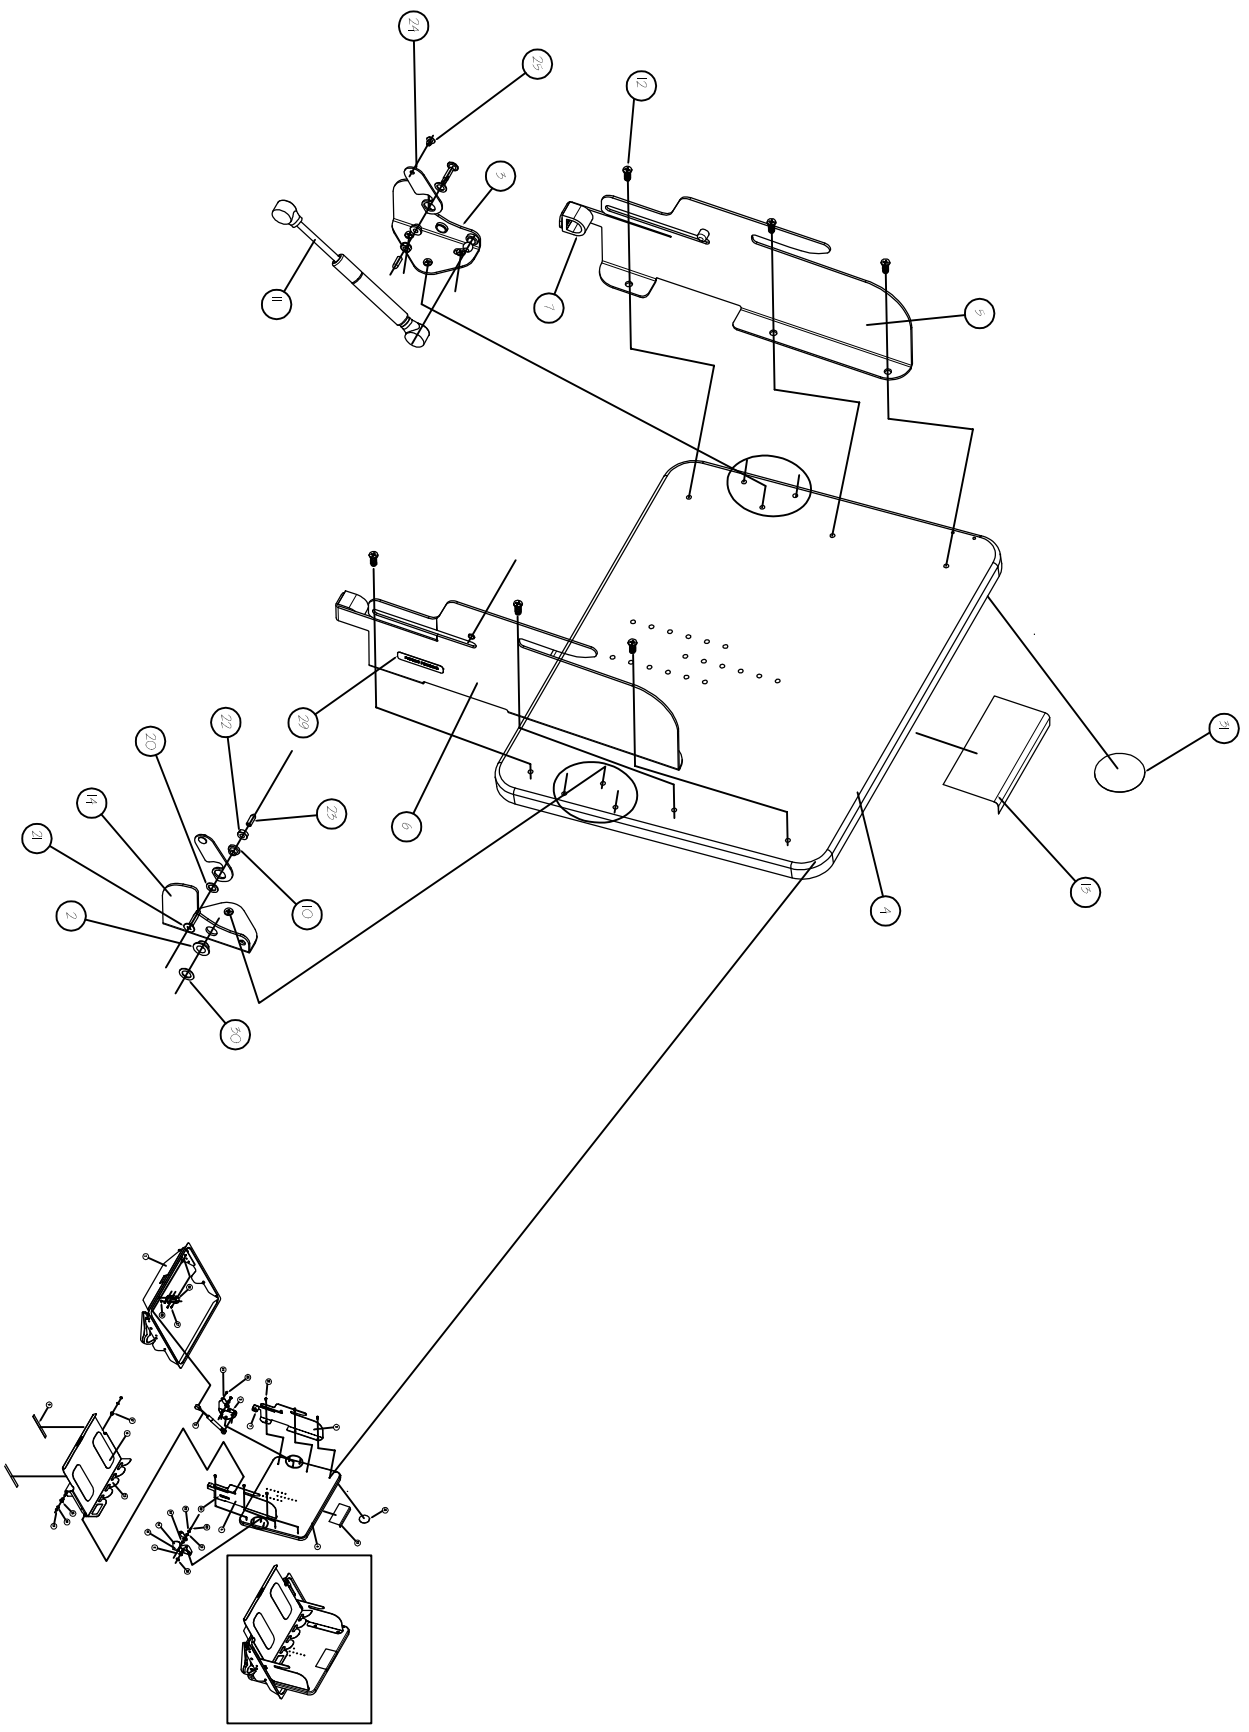

ITEM NO.	QTY.	PART NUMBER	TITLE	ITEM NO.	QTY.	PART NUMBER	TITLE
1	1	29525	GROMMET / SUBASSEMBLY	17	12	28165	EURO SCREW - HAFELLE
2	2	27332	BUSHING	18	1	29502	GAS SPRING, 80 lbs.
3	1	29506	LH ARM CATCH ASSY.	19	2	29508	SPACER PLATE
4	1	29505-RH	ARM FOR LAPTOP FLIP-IT	20	2	29507	PANEL RIVET
5	1	28195-XX	TOP LIP	21	4	29509	M5 X 10mm TAPPING SCREW
6	1	28443-RH	SLOTTED SIDE ASSEMBLY	22	2	29497	SCREW
7	1	28443-LH	SLOTTED SIDE ASSEMBLY	23	2	29501	WAFER HEAD #3 SCREW
8	1	29518	LAPTOP TRAY / STOP PIN ASSY	24	2	29500	WASHER
9	1	29513	TRACK SPACER BUSHING	25	2	19156	BUSHING
10	2	29503	WASHER	26	2	29499	VINYL CAP
11	2	29512	TINNERMAN 1 / 4" SHAFT	27	1	29498	LAPTOP FLIP-IT LABEL
12	2	28450	6" ANTI SCRATCH TAPE	28	1	29504	NON-MAGNETIC TOUCH LATCH
13	1	29511	SLIDER BUSHING SPACER	29	1	C2047	WASHER
14	2	18399	#10-24 KEPS NUT	30	1	26764	PATENT PENDING LABEL
15	2	27896	ANTI-SLIP PAD	31	1	29510	LAPTOP FLIP-IT PRESS LABEL
16	2	28449	BLACK FOAM BUMPER				

WK# 29496 - FILL LAPTOP 18" (1 out of 4)

March 2009

WK# 29496 - FL LAPTOP 18" (2 out of 4)

March 2009

© 2009 CBT Supply, Inc. dba SMARTdesks. All Rights Reserved.

WK# 29496 - FL LAPTOP 18" (3 out of 4)

March 2009