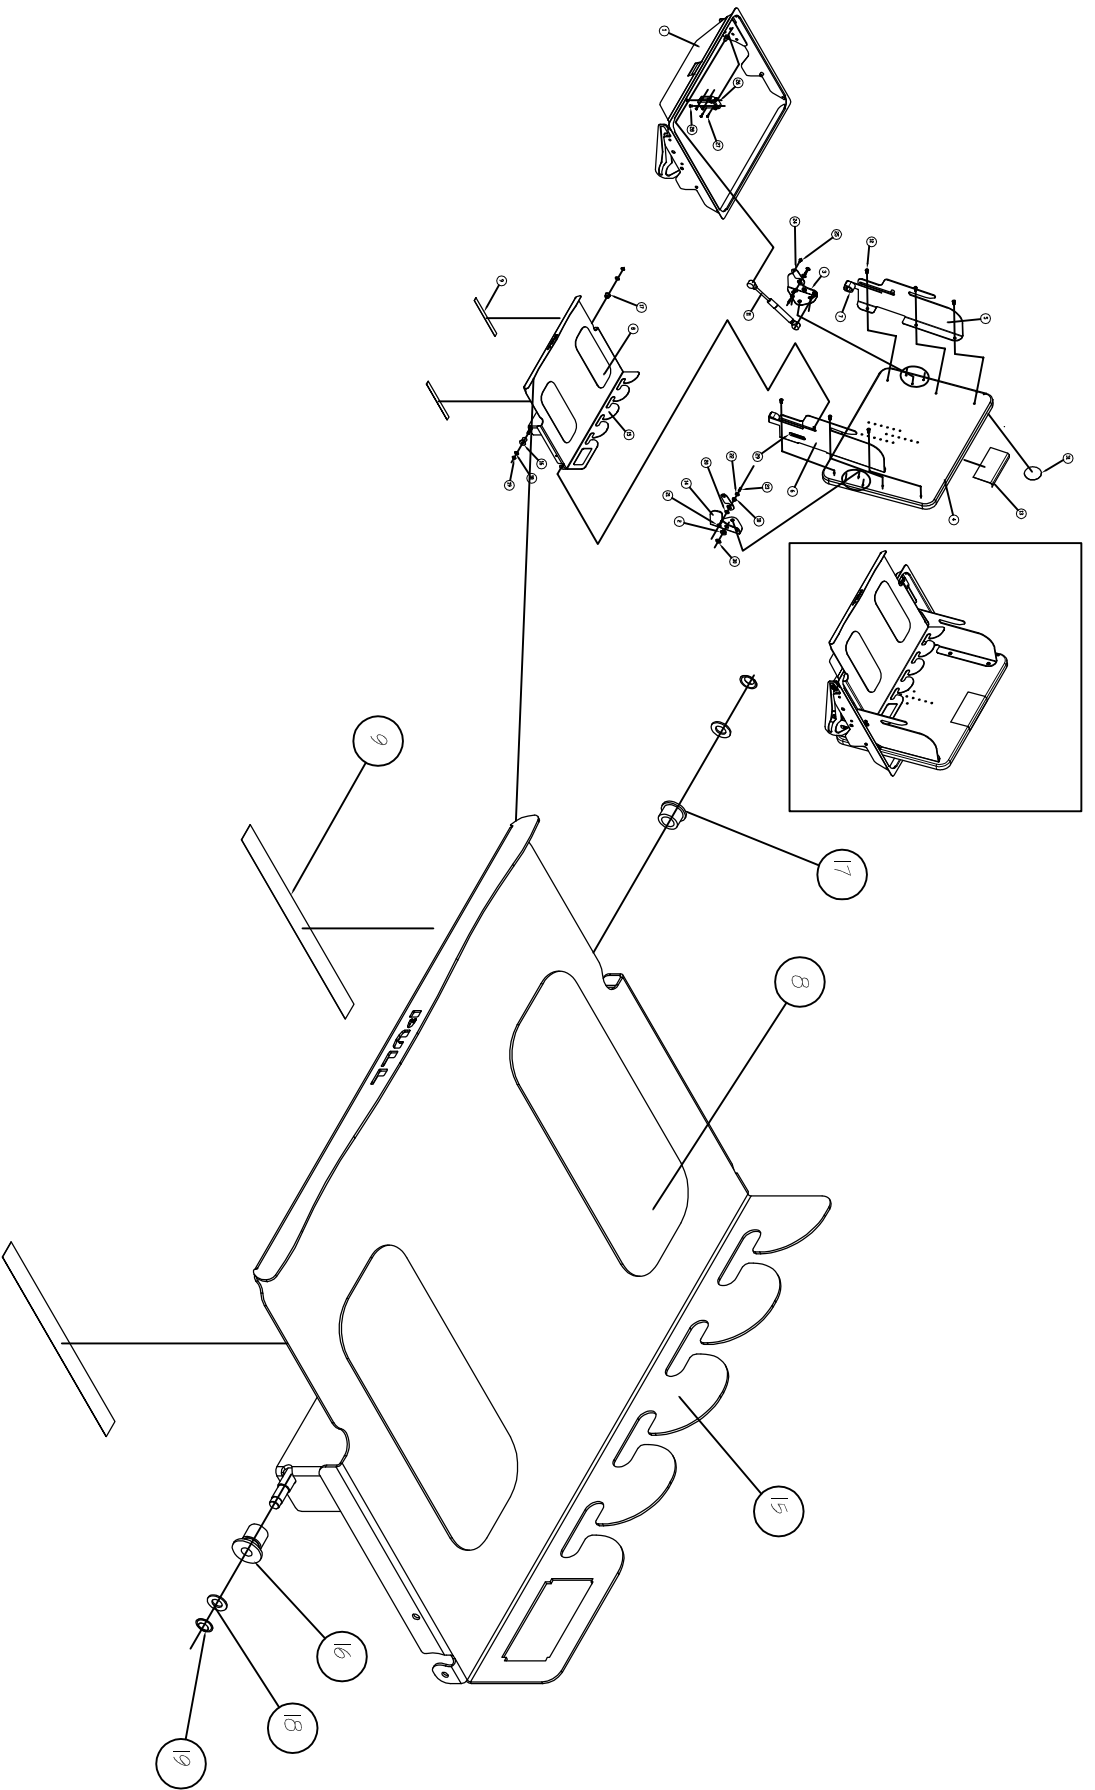

WK# 29496 - FL LAPTOP 18" (3 out of 4)

March 2009

© 2009 CBT Supply, Inc. dba SMARTdesks. All Rights Reserved.

SMARTdesks™