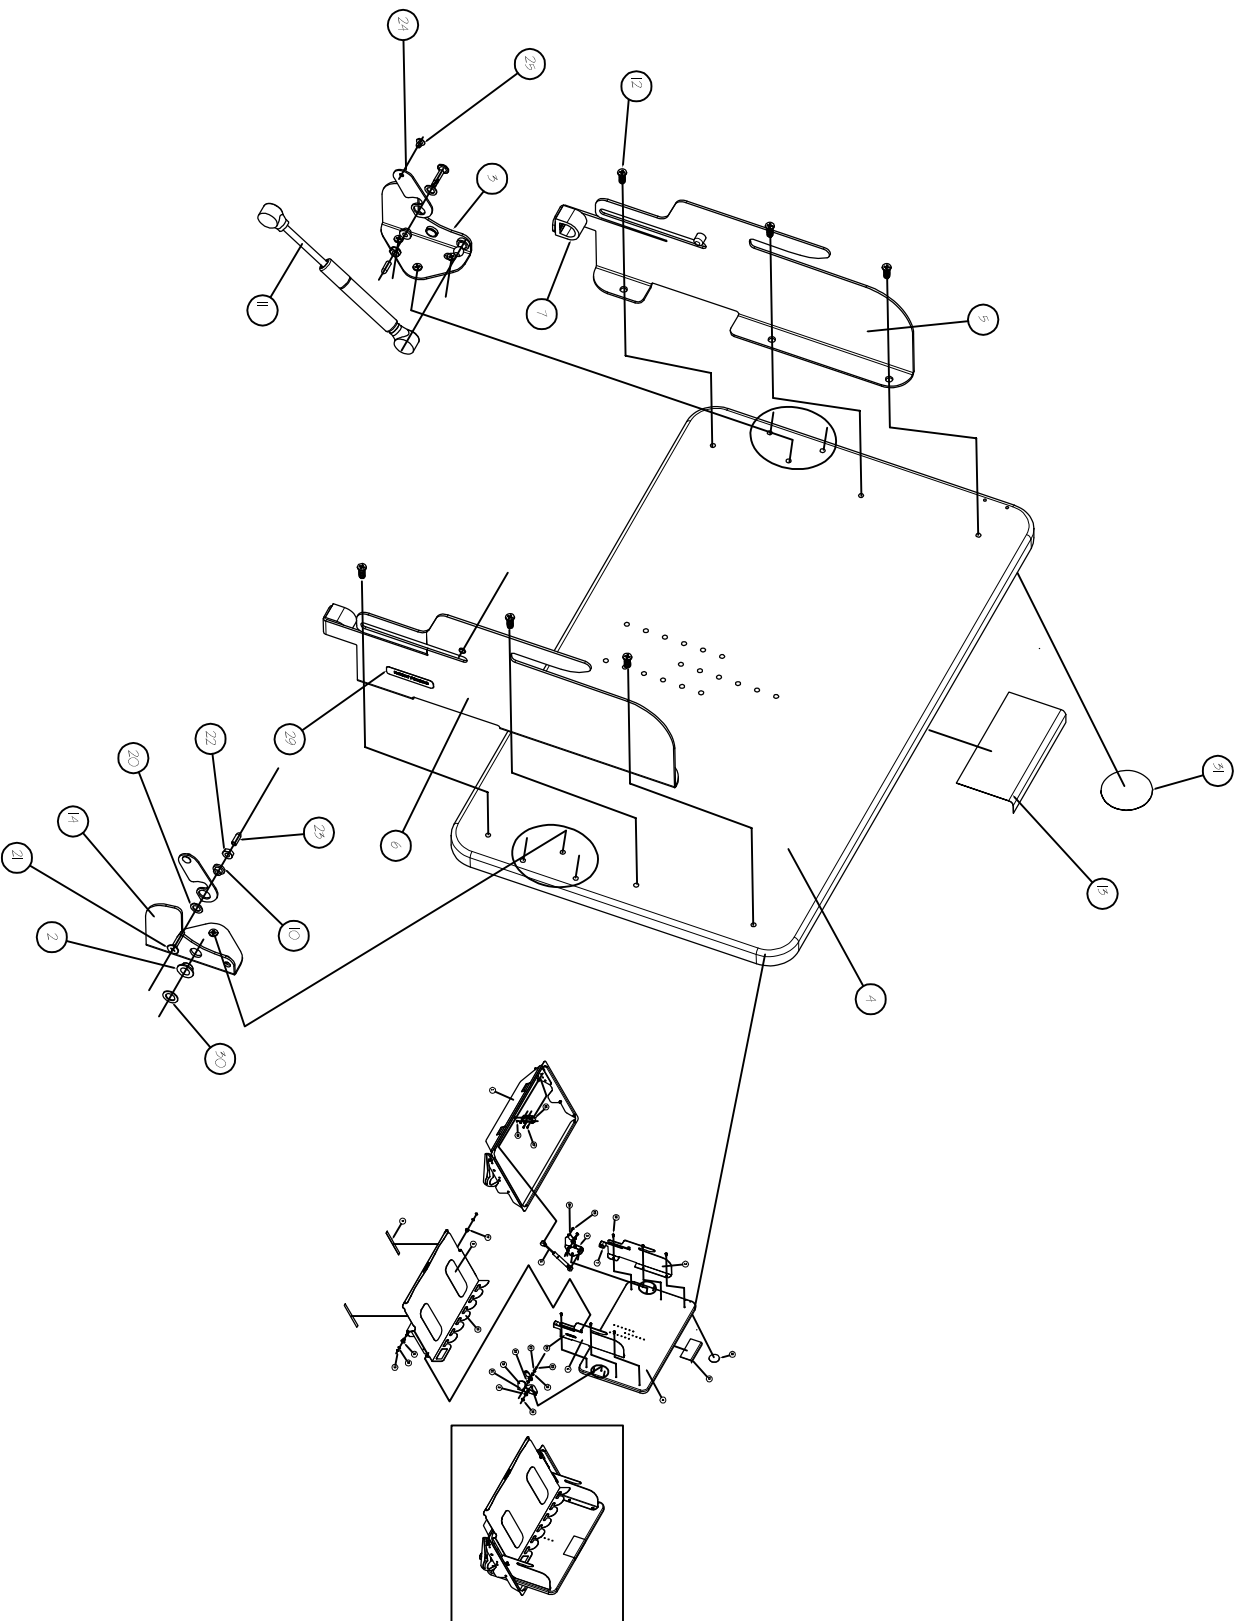

ITEM NO.	QTY.	PART NUMBER	TITLE	ITEM NO.	QTY.	PART NUMBER	TITLE
1	1	29577	GROMMET-STUD ASSEMBLY	17	1	29511	SLIDER BUSHING SPACER
2	2	27332	BUSHING	18	2	29503	WASHER
3	1	29506	LH ARM CATCH ASSY.	19	2	29512	TINNERMAN 1 / 4" SHAFT
4	1	29061	TOP LIP	20	2	29500	WASHER
5	1	29262-LH	SLOTTED SIDE ASSY, LH	21	2	29501	WAFER HEAD #3 SCREW
6	1	29262-RH	SLOTTED SIDE ASSY, RH	22	2	18399	#10-24 KEPS NUT
7	2	28449	BLACK FOAM BUMPER	23	2	29499	VINYL CAP
8	2	27896	ANTI-SLIP PAD	24	2	29508	SPACER PLATE
9	2	28450	6" ANTI SCRATCH TAPE	25	2	29507	PANEL RIVET
10	2	19156	BUSHING	26	1	29504	NON-MAGNETIC TOUCH LATCH
11	1	29055	GAS SPRING	27	4	29509	M5 X 10mm TAPPING SCREW
12	12	28163	EURO SCREW - HAFELE	28	2	29497	SCREW
13	1	29498	LAPTOP FLIP-IT LABEL	29	1	26764	PATENT PENDING LABEL
14	1	29505-RH	ARM FOR LAPTOP FLIP-IT	30	1	C2047	WASHER
15	1	29573	LAPTOP TRAY / STOP PIN ASSY	31	1	29510	LAPTOP FLIP-IT PRESS LABEL
16	1	29513	TRACK SPACER BUSHING				

WK # 29257 - FL LAPTOP 23" (1 out of 4)

March 2009

© 2009 CBT Supply, Inc. dba SMARTdesks. All Rights Reserved.

SMARTdesks™

WK# 29257 - FLL LAPTOP 23" (2 out of 4)

March 2009

© 2009 CBT Supply, Inc. dba SMARTdesks. All Rights Reserved.