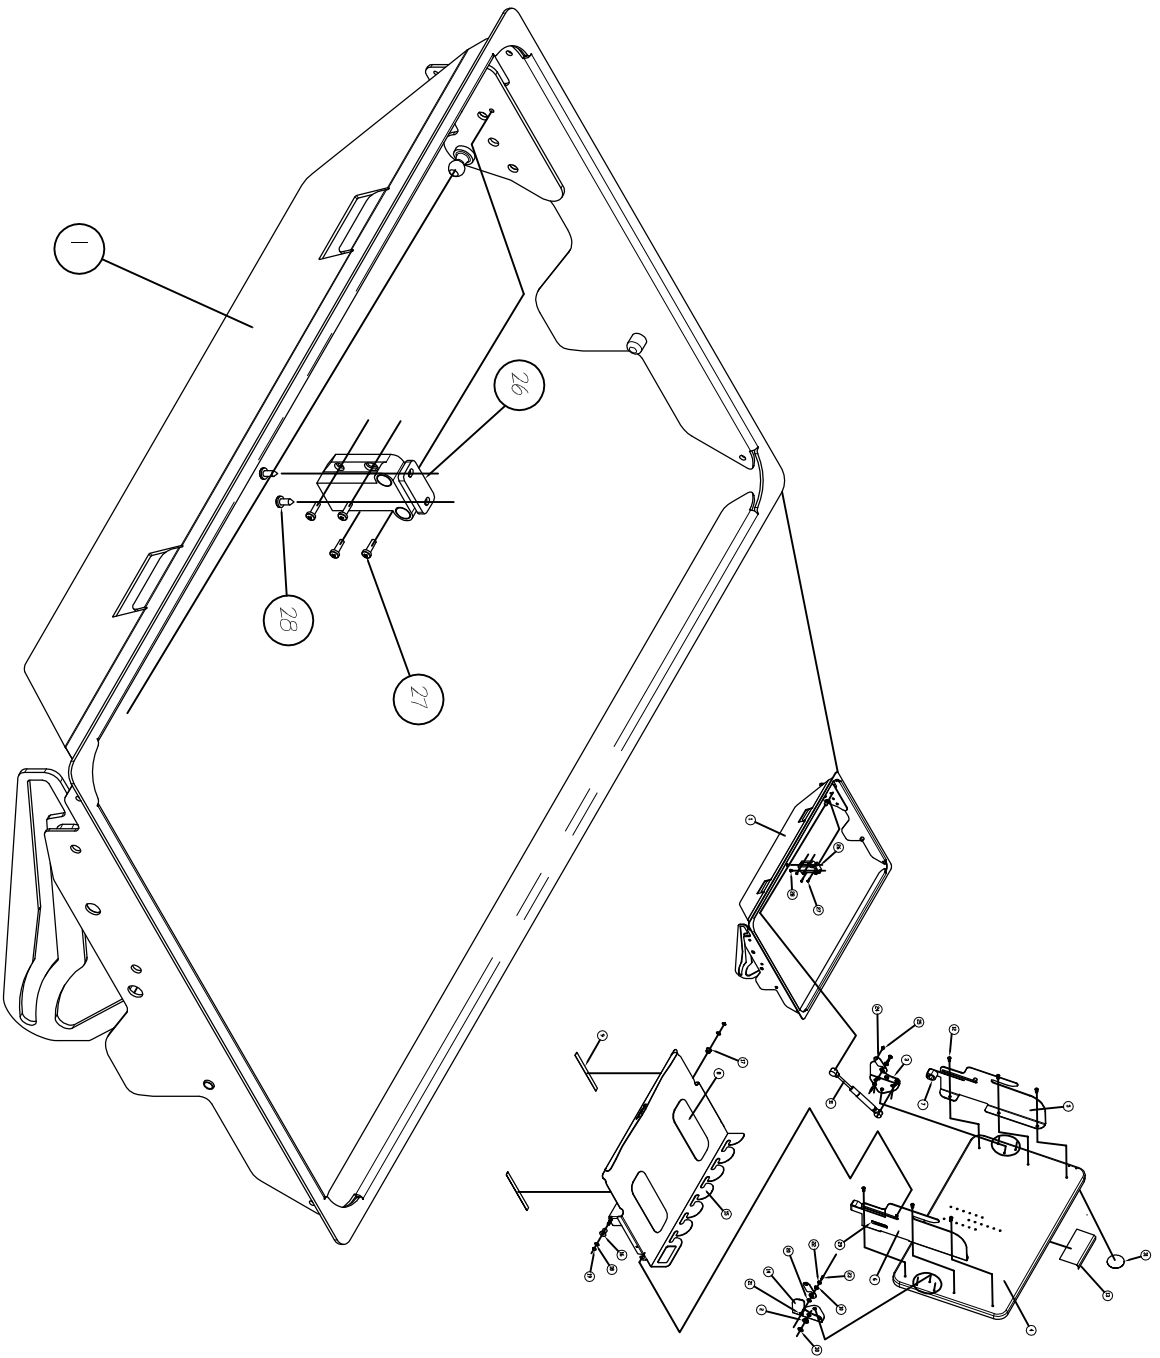

WK# 29257 - FL LAPTOP 2311 (3 out of 4)

March 2009

© 2009 CBT Supply, Inc. dba SMARTdesks. All Rights Reserved.

SMARTdesks™