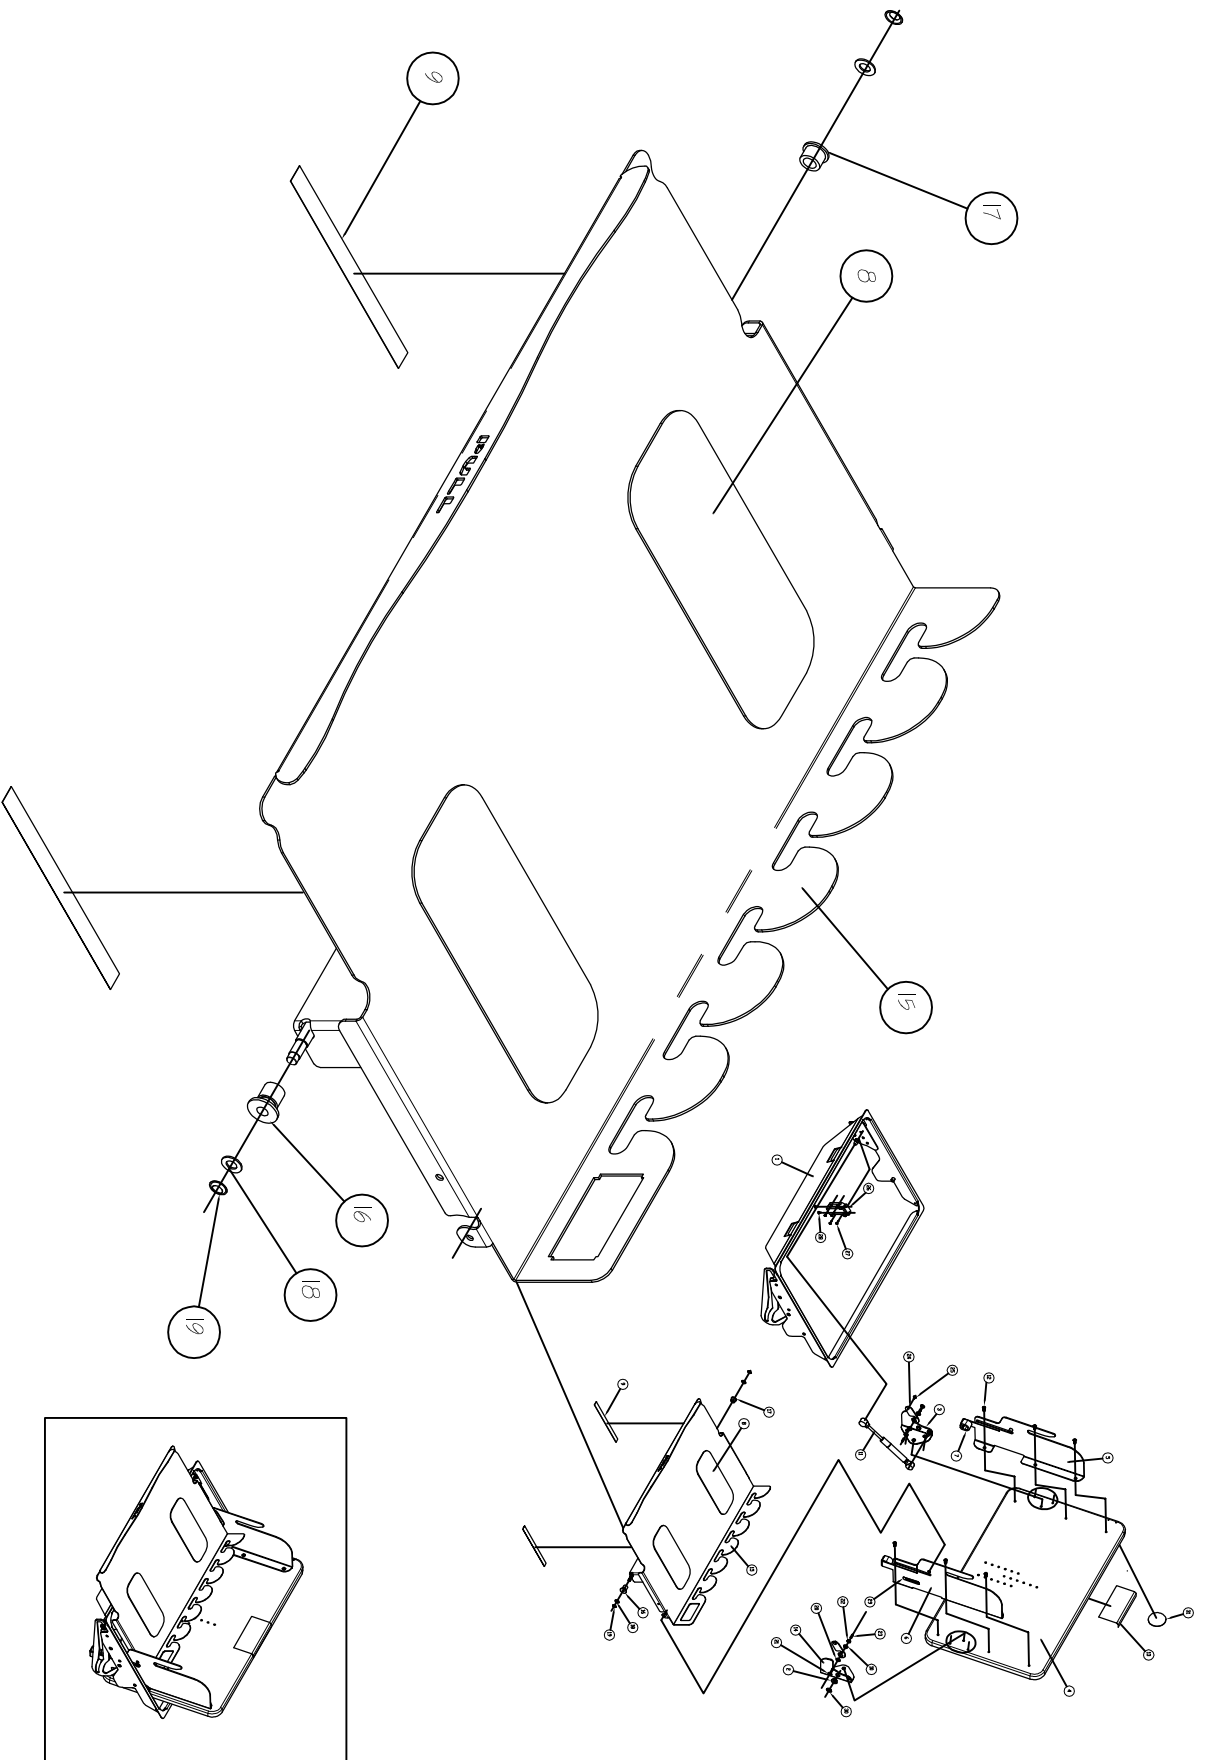

WK# 29257 - FLL LAPTOP 23" (4 out of 4)

March 2009

© 2009 CBT Supply, Inc. dba SMARTdesks. All Rights Reserved.

SMARTdesks™