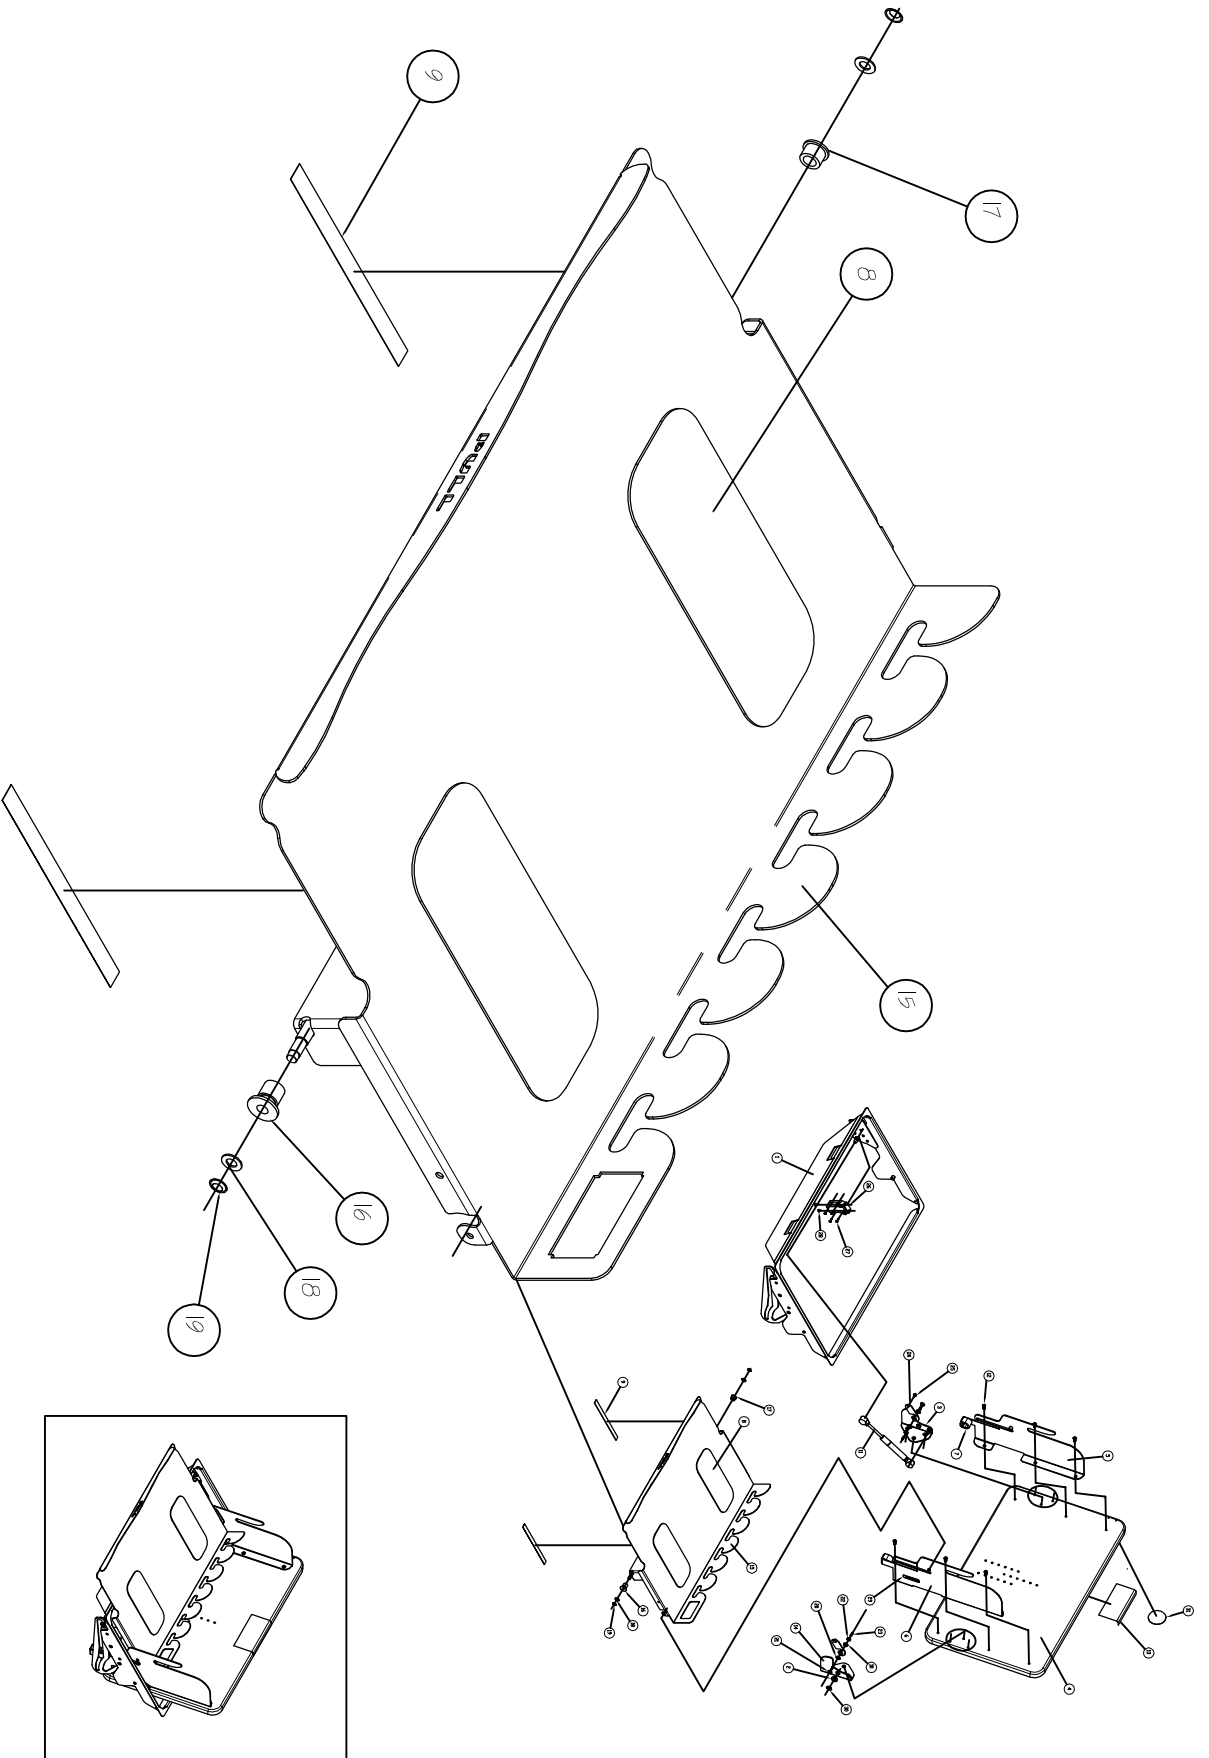

WK# 29257 - FLL LAPTOP 23" (4 out of 4)

March 2009

© 2009 CBT Supply, Inc. dba SMARTdesks. All Rights Reserved.

SMARTdesks™