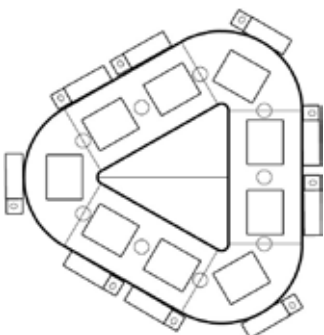

26448.

14652.

Equator Delta 3S Concerto

Equator Computer Conference Table - Equilateral Triangular Configuration 117" Wide x 125" Long x 32" Height w/ 9 Table Bases. Table Seats 3-9 people w/ (3) 19" Flipit LCD Stations. Laminate top with wood edge.

28358.

15710.

Equator Delta 6S Sonata

Equator Computer Conference Table - Equilateral Triangular Configuration 117" Wide x 125" Long x 32" Height w/ 9 Table Bases. Table Seats 3-9 people w/ (6) 19" Flipit LCD Stations. Thermofoil surface and edges.

29072.

16106.

Equator Delta 6S Concerto

Equator Computer Conference Table - Equilateral Triangular Configuration 117" Wide x 125" Long x 32" Height w/ 9 Table Bases. Table Seats 3-9 people w/ (6) 19" Flipit LCD Stations. Laminate top with wood edge.

30982.

17164.

Equator Delta 9 Sonata

Equator Computer Conference Table - Equilateral Triangular Configuration 117" Wide x 125" Long x 32" Height w/ 9 Table Bases. Table Seats 3-9 people w/ (9) 19" Flipit LCD Stations. Thermofoil surface and edges.