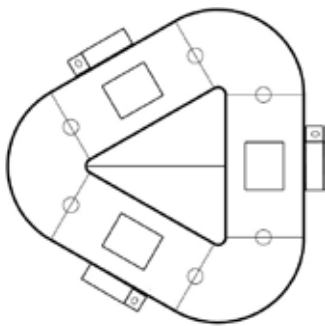

22523.	12477.
--------	--------

EQUATOR™ Computer Conference Tables

List Price

GSA Price

Equator Delta 3C Sonata

Equator Computer Conference Table - Equilateral Triangular Configuration 117" Wide x 125" Long x 32" Height w/ 9 Table Bases. Table Seats 3-9 people w/ (3) 19" Flipit LCD Stations. Thermofoil surface and edges.

26448.

14652.

Equator Delta 3C Concerto

Equator Computer Conference Table - Equilateral Triangular Configuration 117" Wide x 125" Long x 32" Height w/ 9 Table Bases. Table Seats 3-9 people w/ (3) 19" Flipit LCD Stations. Laminate top with wood edge.

28358.

15710.

Equator Delta 3S Sonata

Equator Computer Conference Table - Equilateral Triangular Configuration 117" Wide x 125" Long x 32" Height w/ 9 Table Bases. Table Seats 3-9 people w/ (3) 19" Flipit LCD Stations. Thermofoil surface and edges.

26448.

14652.

Equator Delta 3S Concerto

Equator Computer Conference Table - Equilateral Triangular Configuration 117" Wide x 125" Long x 32" Height w/ 9 Table Bases. Table Seats 3-9 people w/ (3) 19" Flipit LCD Stations. Laminate top with wood edge.