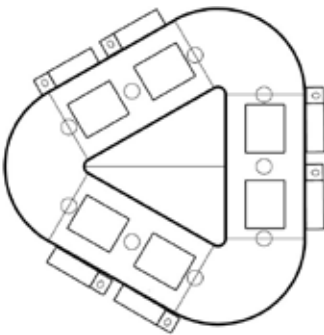

26448.

14652.

Equator Delta 3C Concerto

Equator Computer Conference Table - Equilateral Triangular Configuration 117" Wide x 125" Long x 32" Height w/ 9 Table Bases. Table Seats 3-9 people w/ (3) 19" Flipit LCD Stations. Laminate top with wood edge.

28358.

15710.

Equator Delta 3S Sonata

Equator Computer Conference Table - Equilateral Triangular Configuration 117" Wide x 125" Long x 32" Height w/ 9 Table Bases. Table Seats 3-9 people w/ (3) 19" Flipit LCD Stations. Thermofoil surface and edges.

26448.

14652.

Equator Delta 3S Concerto

Equator Computer Conference Table - Equilateral Triangular Configuration 117" Wide x 125" Long x 32" Height w/ 9 Table Bases. Table Seats 3-9 people w/ (3) 19" Flipit LCD Stations. Laminate top with wood edge.

28358.

15710.

Equator Delta 6S Sonata

Equator Computer Conference Table - Equilateral Triangular Configuration 117" Wide x 125" Long x 32" Height w/ 9 Table Bases. Table Seats 3-9 people w/ (6) 19" Flipit LCD Stations. Thermofoil surface and edges.