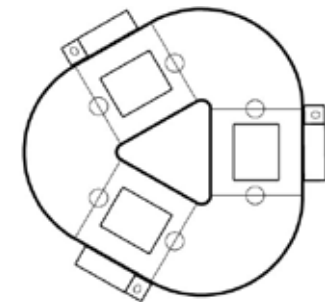

The Equator™ Computer Conference Table is an equilateral triangle with rounded corners. There are two appearance groups: Sonata and Concerto. Sonata is a 3D thermofoil finish with contoured edges. Concerto has high pressure laminate surfaces with mill work wood edges, stained medium cherry. Because Concerto has more parts and more hand workmanship, it commands a higher price.

Equator Concord 3C Sonata

Equator Computer Conference Table - Equilateral Triangular Configuration. 94" Wide x 98" Long x 32" Height w/ 6 Table Bases. Table Seats 3-6 people w/ (3) 19" Flipit LCD Stations. Thermofoil surface and edges.

List Price	GSA Price
18697.	10358.

Equator Concord 3C Concerto

Equator Computer Conference Table - Equilateral Triangular Configuration. 94" Wide x 98" Long x 32" Height w/ 6 Table Bases. Table Seats 3-6 people w/ (3) 19" Flipit LCD Stations. Laminate top with wood edge.

19899.	11024.
--------	--------

Equator Concord 3S Sonata

Equator Computer Conference Table - Equilateral Triangular Configuration. 94" Wide x 98" Long x 32" Height w/ 6 Table Bases. Table Seats 3-6 people w/ (3) 19" Flipit LCD Stations. Thermofoil surface and edges.