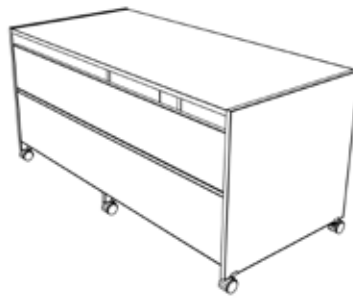

PIA-603028-CR7 Piano 7 CPU Cabinet

List Price

GSA Price

2401.

1330.

PIANO - Horizontal CPU/Network Storage Bay 60 x 28 x 28 high (7/14 CPUs in 58.5") Includes heavy duty casters. ID Case Dimensions 58 x 26 x 22.