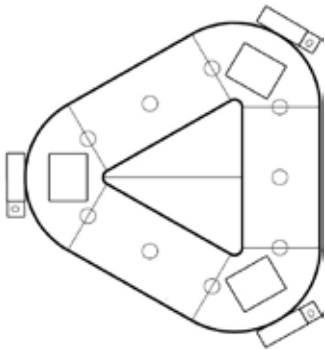

19899.	11024.
--------	--------

Equator Concord 6 Sonata

Equator Computer Conference Table - Equilateral Triangular Configuration. 94" Wide x 98" Long x 32" Height w/ 6 Table Bases. Table Seats 3-6 people w/ (6) 19" Flipit LCD Stations. Thermofoil surface and edges.

21321.	11811.
--------	--------

Equator Concord 6 Concerto

Equator Computer Conference Table - Equilateral Triangular Configuration. 94" Wide x 98" Long x 32" Height w/ 6 Table Bases. Table Seats 3-6 people w/ (6) 19" Flipit LCD Stations. Laminate top with wood edge.

22523.	12477.
--------	--------

EQUATOR™ Computer Conference Tables

List Price

GSA Price

Equator Delta 3C Sonata

Equator Computer Conference Table - Equilateral Triangular Configuration 117" Wide x 125" Long x 32" Height w/ 9 Table Bases. Table Seats 3-9 people w/ (3) 19" Flipit LCD Stations. Thermofoil surface and edges.

26448.

14652.

Equator Delta 3C Concerto

Equator Computer Conference Table - Equilateral Triangular Configuration 117" Wide x 125" Long x 32" Height w/ 9 Table Bases. Table Seats 3-9 people w/ (3) 19" Flipit LCD Stations. Laminate top with wood edge.