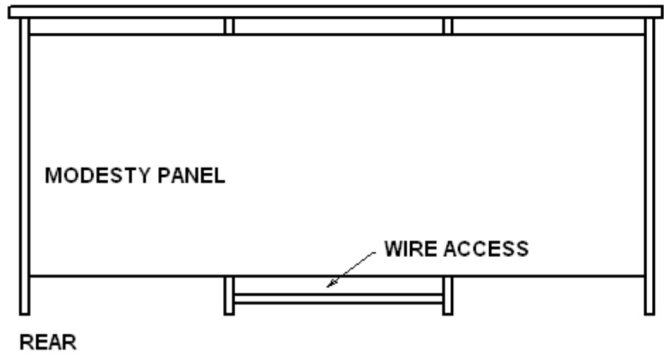

SINGLE DESK REAR DECK OPTIONS