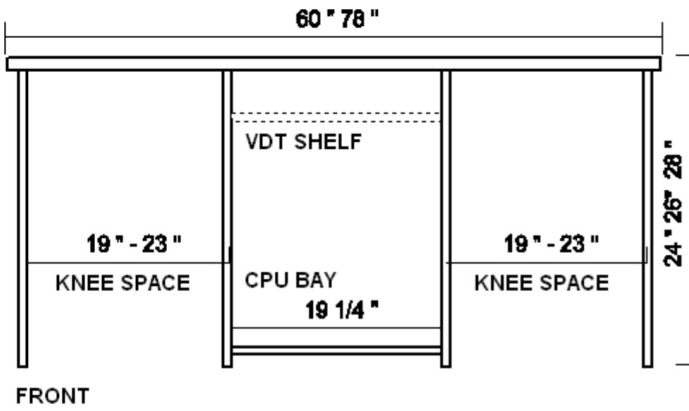

SINGLE DESK REAR DECK OPTIONS