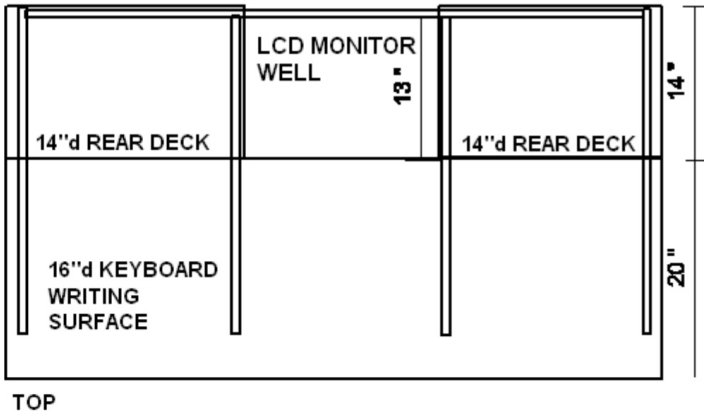

SINGLE DESK REAR DECK OPTIONS