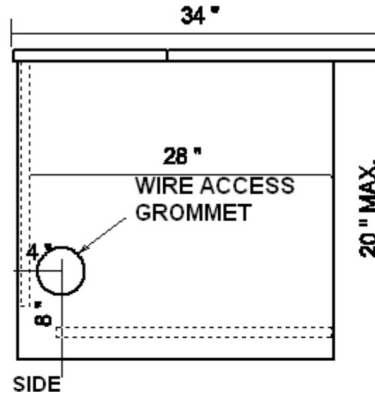

SINGLE DESK REAR DECK OPTIONS