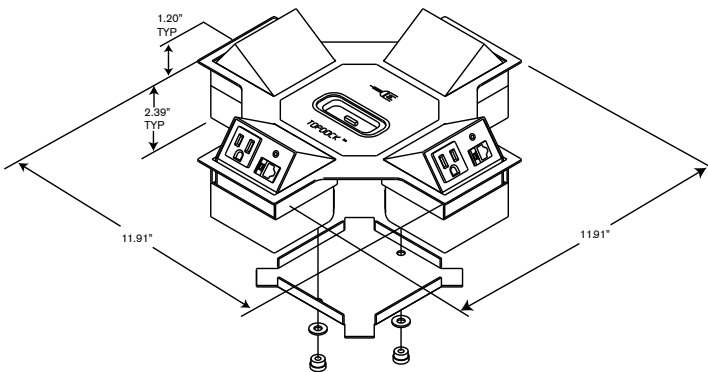

TopDock combines traditional power and data capabilities with the modern conveniences of the iPod® creating a unique alternative for livening up conference room, educational and library furniture. Up to four users can access individual power and data ports while sharing a common audio track, provided by the iPod.

Product Dimensions

TABLE CUTOUT SIZES

Cutout = Refer to TopDock Installation Sheet

Minimum Thickness = .75"

Maximum Thickness = 1.50"

Product Specifications

- Comes with four independent lift-up stations with power receptacle, RJ45 Cat 6 data jacks with 6 foot patch cords and mini-stereo connector
- Incorporates an authentic Apple iPod Docking station in center of unit which allows simultaneous playing and charging of the iPod
- Includes a PS6000, 6 outlet power strip, which can be mounted beneath the surface for powering the unit
- All steel construction with glossy white powder coat finish
- UL Listing Pending

Product Ordering Information

TOPDOCK

Four station unit with one power receptacle, RJ45 cat 6 connector and mini-stereo jack at each station. Station lids flip up and down to lie flush with the table when not in use. Integral iPod docking station is located in the center which also charges the iPod. Constructed of powder coated steel with white glossy finish.