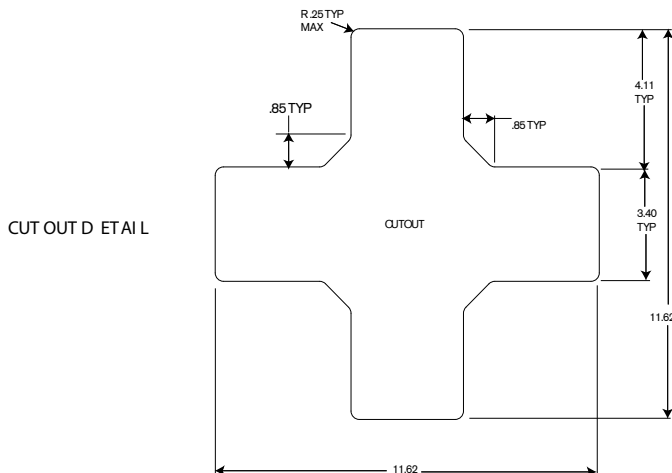

Product Dimensions

TABLE CUTOUT SIZES

Cutout = Refer to TopDock Installation Sheet

Minimum Thickness = .75"

Maximum Thickness = 1.50"

Product Specifications

- Comes with four independent lift-up stations with power receptacle, RJ45 Cat 6 data jacks with 6 foot patch cords and mini-stereo connector
- Incorporates an authentic Apple iPod Docking station in center of unit which allows simultaneous playing and charging of the iPod
- Includes a PS6000, 6 outlet power strip, which can be mounted beneath the surface for powering the unit
- All steel construction with glossy white powder coat finish
- UL Listing Pending

Product Ordering Information

TOPDOCK

Four station unit with one power receptacle, RJ45 cat 6 connector and mini-stereo jack at each station. Station lids flip up and down to lie flush with the table when not in use. Integral iPod docking station is located in the center which also charges the iPod. Constructed of powder coated steel with white glossy finish.