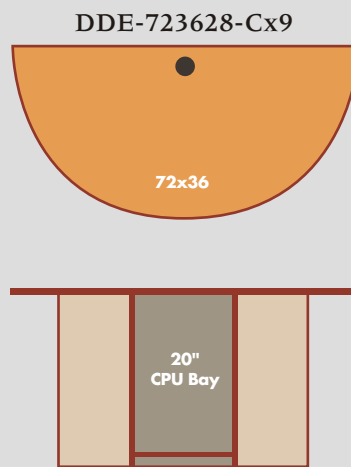

DEMI™ Tables are available in three heights to accommodate grades K through adult students and they can also be built at stand-up height for use as registration desks.

Shown with HO-C clamp-on LCD monitor arms, Power/Data Port and Desktop Grommet options

SINGLE

DOUBLE

TRIPLE

CPU Bays hold 3 CPUs—tower or desktop styles