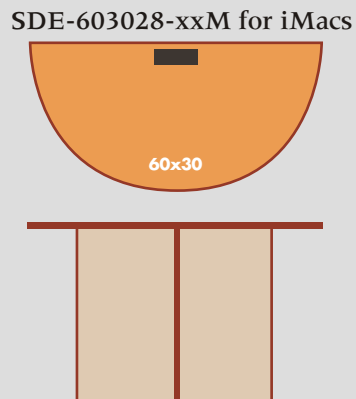

DEMI™ TRAINING TABLES

FOR TEAM COMPUTING

Two DEMI™ Tables put four students together comfortably.
DDE-723628-Cx9

For the ultimate in adjustability, the KEY 1 Series keyboard platform features a separate mousing platform. Meets ADA requirements and surpasses ANSI/BIFMA standards.

DEMI™ Tables are available in three heights to accommodate grades K through adult students and they can also be built at stand-up height for use as registration desks.

Shown with HO-C clamp-on LCD monitor arms, Power/Data Port and Desktop Grommet options

SINGLE

DOUBLE

TRIPLE

CPU Bays hold 3 CPUs—tower or desktop styles