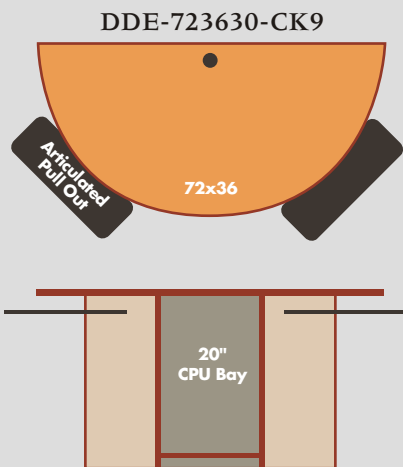

DEMI™ Tables are available in three heights to accommodate grades K through adult students and they can also be built at stand-up height for use as registration desks.

Shown with HO-C clamp-on LCD monitor arms, Power/Data Port and Desktop Grommet options

SINGLE

DOUBLE

TRIPLE

CPU Bays hold 3 CPUs—tower or desktop styles