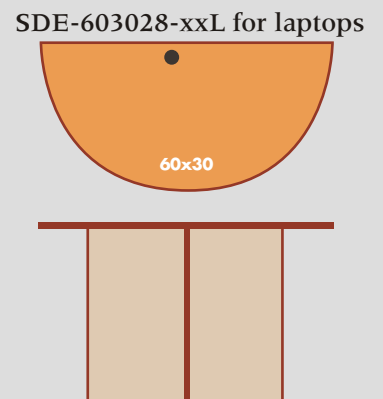

DEMI™ TRAINING TABLES

FOR TEAM COMPUTING

Two DEMI™ Tables put four students together comfortably.
DDE-723628-Cx9

For the ultimate in adjustability, the KEY 1 Series keyboard platform features a separate mousing platform. Meets ADA requirements and surpasses ANSI/BIFMA standards.

DEMI™ Tables are available in three heights to accommodate grades K through adult students and they can also be built at stand-up height for use as registration desks.

Shown with HO-C clamp-on LCD monitor arms, Power/Data Port and Desktop Grommet options

SINGLE

DOUBLE

TRIPLE

CPU Bays hold 3 CPUs—tower or desktop styles