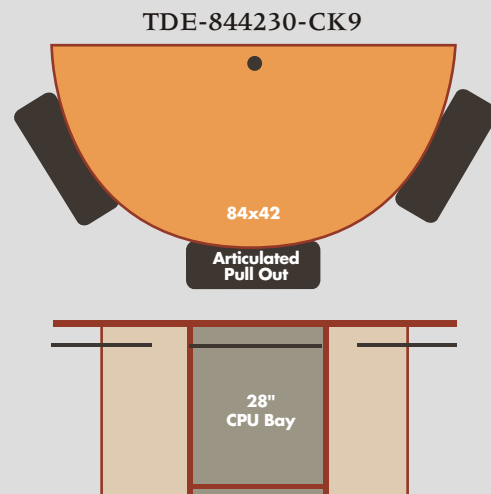

DEMI™ Tables are available in three heights to accommodate grades K through adult students and they can also be built at stand-up height for use as registration desks.

Shown with HO-C clamp-on LCD monitor arms, Power/Data Port and Desktop Grommet options

SINGLE

DOUBLE

TRIPLE

CPU Bays hold 3 CPUs—tower or desktop styles