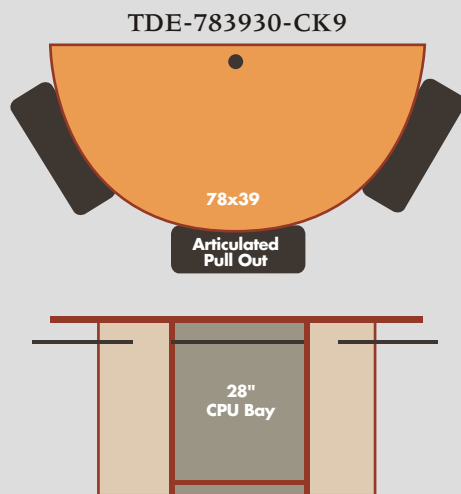

DEMI™ TRAINING TABLES

FOR TEAM COMPUTING

Two DEMI™ Tables put four students together comfortably.
DDE-723628-Cx9

For the ultimate in adjustability, the KEY 1 Series keyboard platform features a separate mousing platform. Meets ADA requirements and surpasses ANSI/BIFMA standards.

DEMI™ Tables are available in three heights to accommodate grades K through adult students and they can also be built at stand-up height for use as registration desks.

Shown with HO-C clamp-on LCD monitor arms, Power/Data Port and Desktop Grommet options

SINGLE

DOUBLE

TRIPLE

CPU Bays hold 3 CPUs—tower or desktop styles