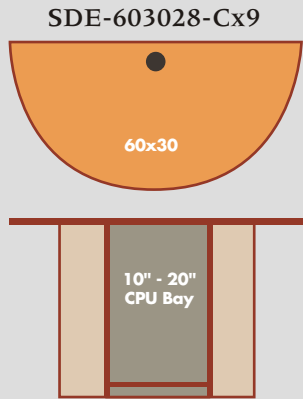

DEMI™ TRAINING TABLES

FOR TEAM COMPUTING

Two DEMI™ Tables put four students together comfortably.
DDE-723628-Cx9

For the ultimate in adjustability, the KEY 1 Series keyboard platform features a separate mousing platform. Meets ADA requirements and surpasses ANSI/BIFMA standards.

DEMI™ Tables are available in three heights to accommodate grades K through adult students and they can also be built at stand-up height for use as registration desks.

Shown with HO-C clamp-on LCD monitor arms, Power/Data Port and Desktop Grommet options

SINGLE

DOUBLE

TRIPLE

CPU Bays hold 3 CPUs—tower or desktop styles