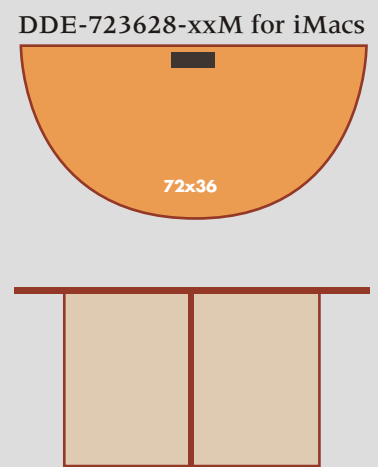

DEMI™ Tables are available in three heights to accommodate grades K through adult students and they can also be built at stand-up height for use as registration desks.

Shown with HO-C clamp-on LCD monitor arms, Power/Data Port and Desktop Grommet options

SINGLE

DOUBLE

TRIPLE

CPU Bays hold 3 CPUs—tower or desktop styles