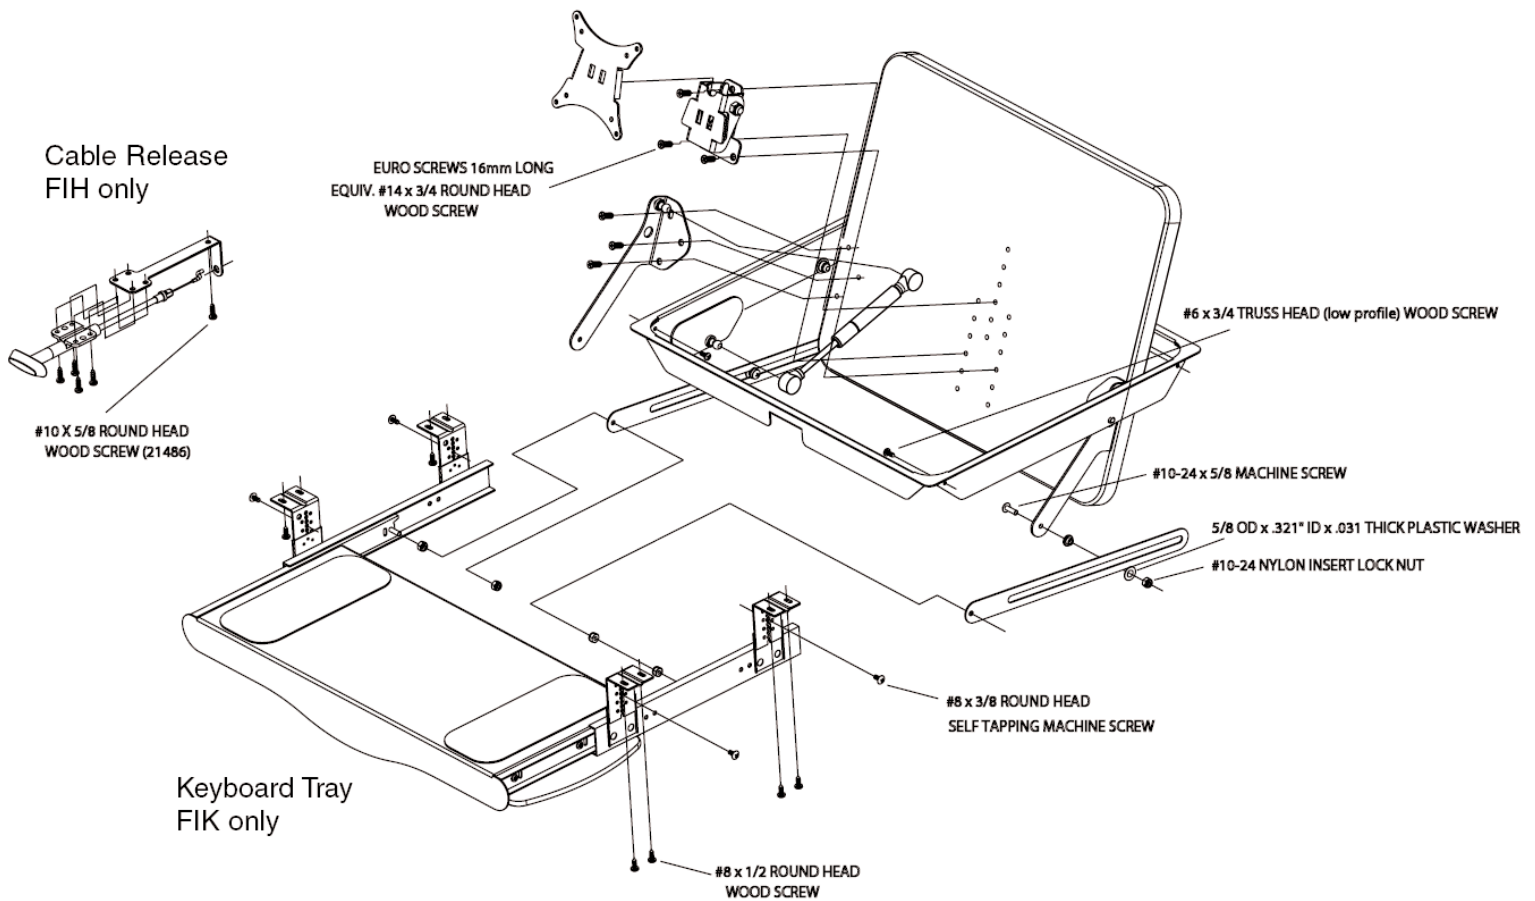

For field replacement, screws and generic parts are identified for use at a hardware store.

Parts List (cable version)

Item No.	Qty.	Part Number	Title
1	1	27909	Frame
2	2	27332	Bushing
3	1	27901 RH	Arm Assembly
4	1	27902 LH	Arm Catch Assembly
5	1	27919	Pneumatic Cylinder
6	1	27898	Keyboard Tray / Slide Assembly (FIK only)
7	1	27892	Flat Screen Tilt Assembly
8	1	27884	Bracket / Screw Package
9	1	28193	Top Lid
10	3	28163	Euro Screw

Note:
Cables can replace damaged slotted arms.