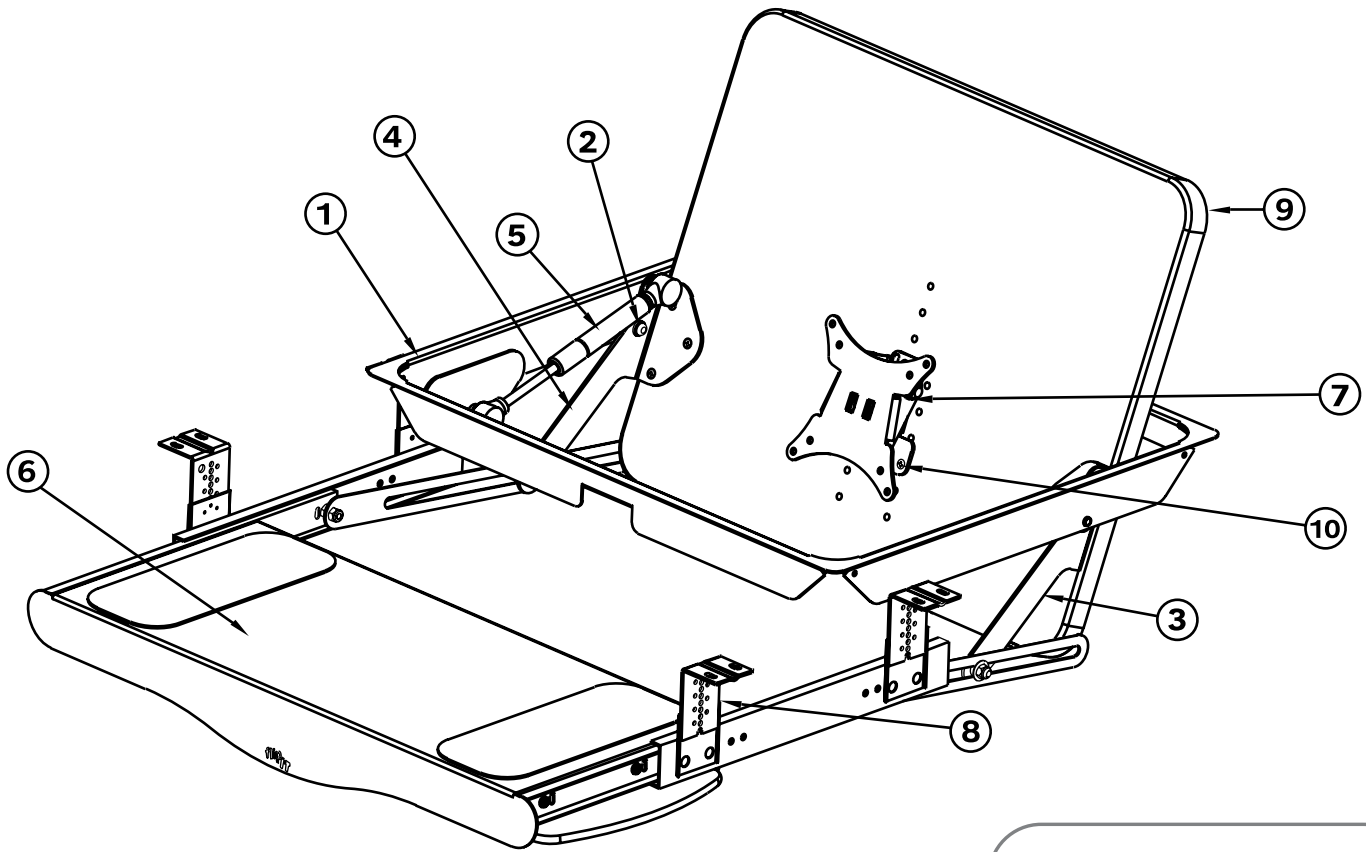

Parts List (slotted arms version)

Item No.	Qty.	Part Number	Title
1	1	27909	Frame
2	2	27332	Bushing
3	1	27901 RH	Arm Assembly
4	1	27902 LH	Arm Catch Assembly
5	1	27919	Pneumatic Cylinder
6	1	27898	Keyboard Tray / Slide Assembly (FIK only)
7	1	27892	Flat Screen Tilt Assembly
8	1	27884	Bracket / Screw Package
9	1	28193	Top Lid
10	3	28163	Euro Screw