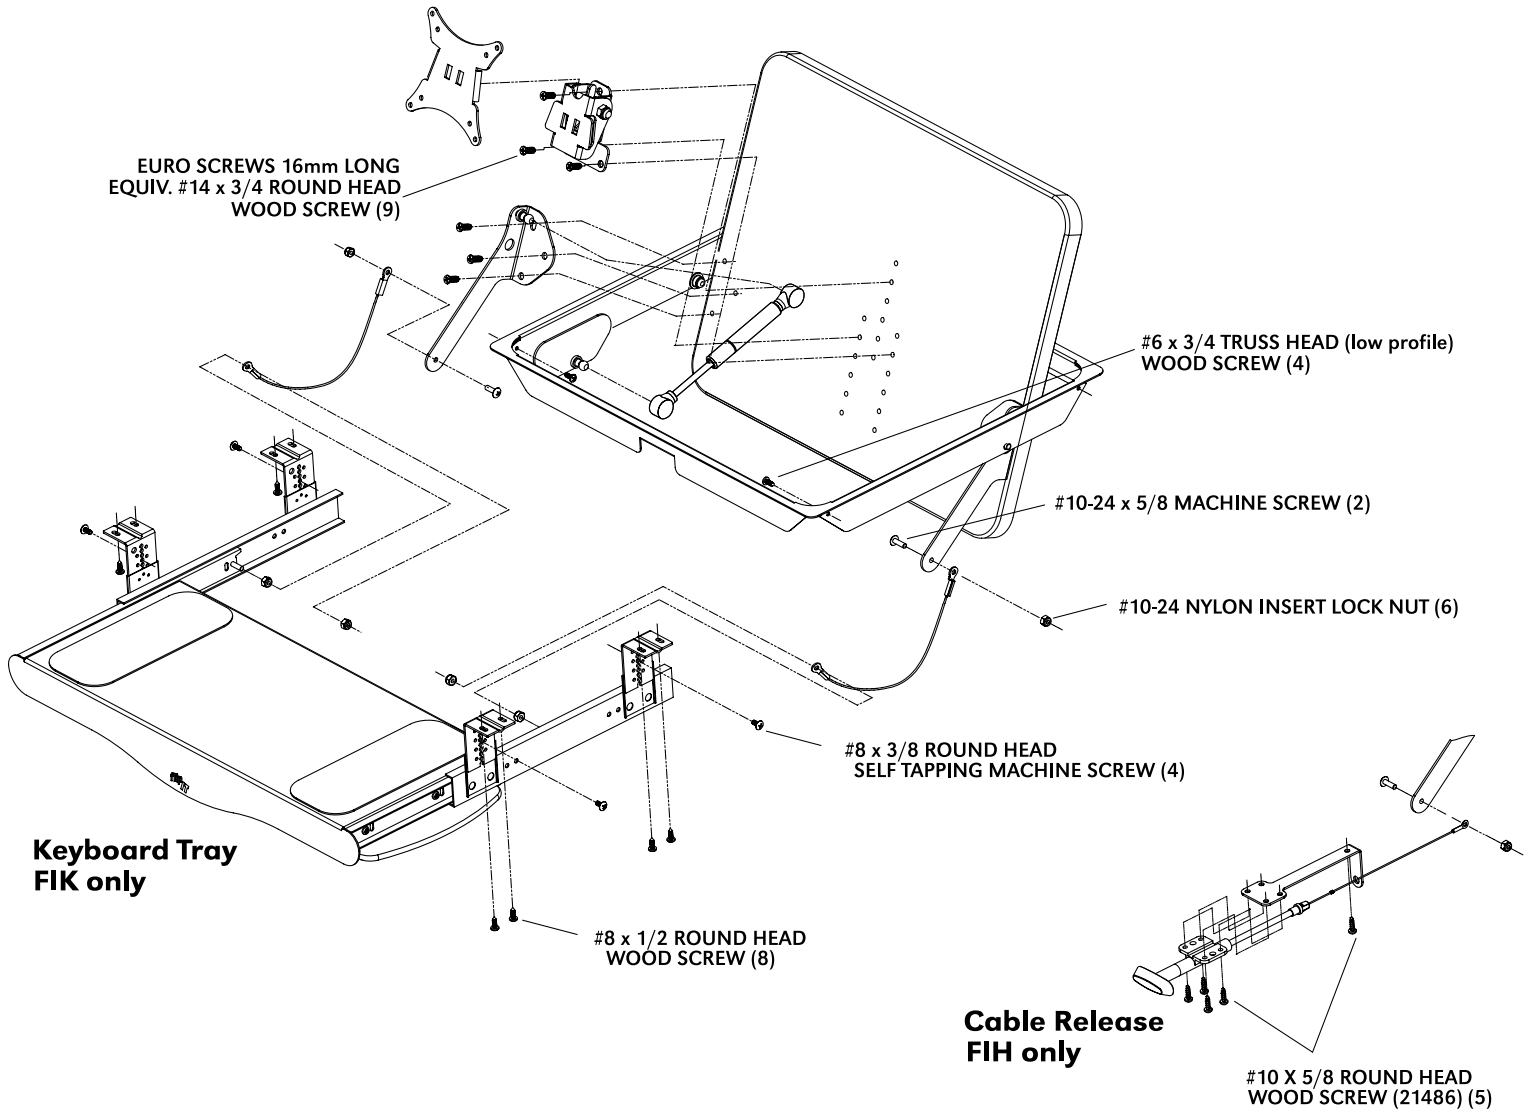

Generic Parts Identified