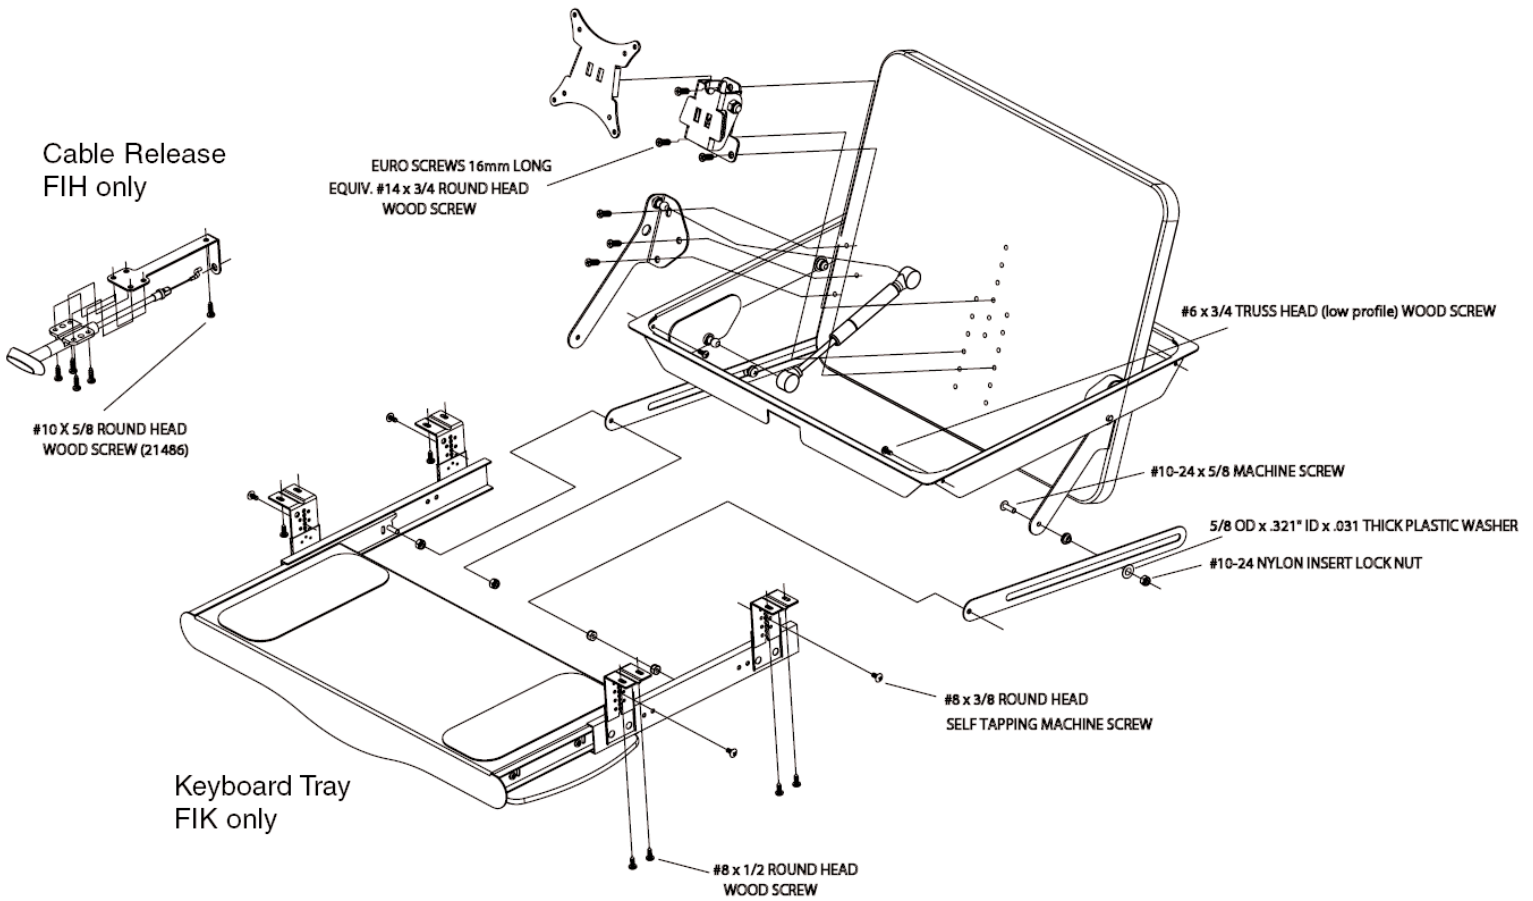

Parts List (slotted arms version)

Item No.	Qty.	Part Number	Title
1	1	27909	Frame
2	2	27332	Bushing
3	1	27901 RH	Arm Assembly
4	1	27902 LH	Arm Catch Assembly
5	1	27919	Pneumatic Cylinder
6	1	27898	Keyboard Tray / Slide Assembly (FIK only)
7	1	27892	Flat Screen Tilt Assembly
8	1	27884	Bracket / Screw Package
9	1	28193	Top Lid
10	3	28163	Euro Screw

Generic Parts Identified

For field replacement, screws and generic parts are identified for use at a hardware store.

Parts List (cable version)

Item No.	Qty.	Part Number	Title
1	1	27909	Frame
2	2	27332	Bushing
3	1	27901 RH	Arm Assembly
4	1	27902 LH	Arm Catch Assembly
5	1	27919	Pneumatic Cylinder
6	1	27898	Keyboard Tray / Slide Assembly (FIK only)
7	1	27892	Flat Screen Tilt Assembly
8	1	27884	Bracket / Screw Package
9	1	28193	Top Lid
10	3	28163	Euro Screw

Note:
Cables can replace damaged slotted arms.

Generic Parts Identified

For field replacement, screws and generic parts are identified for use at a hardware store.