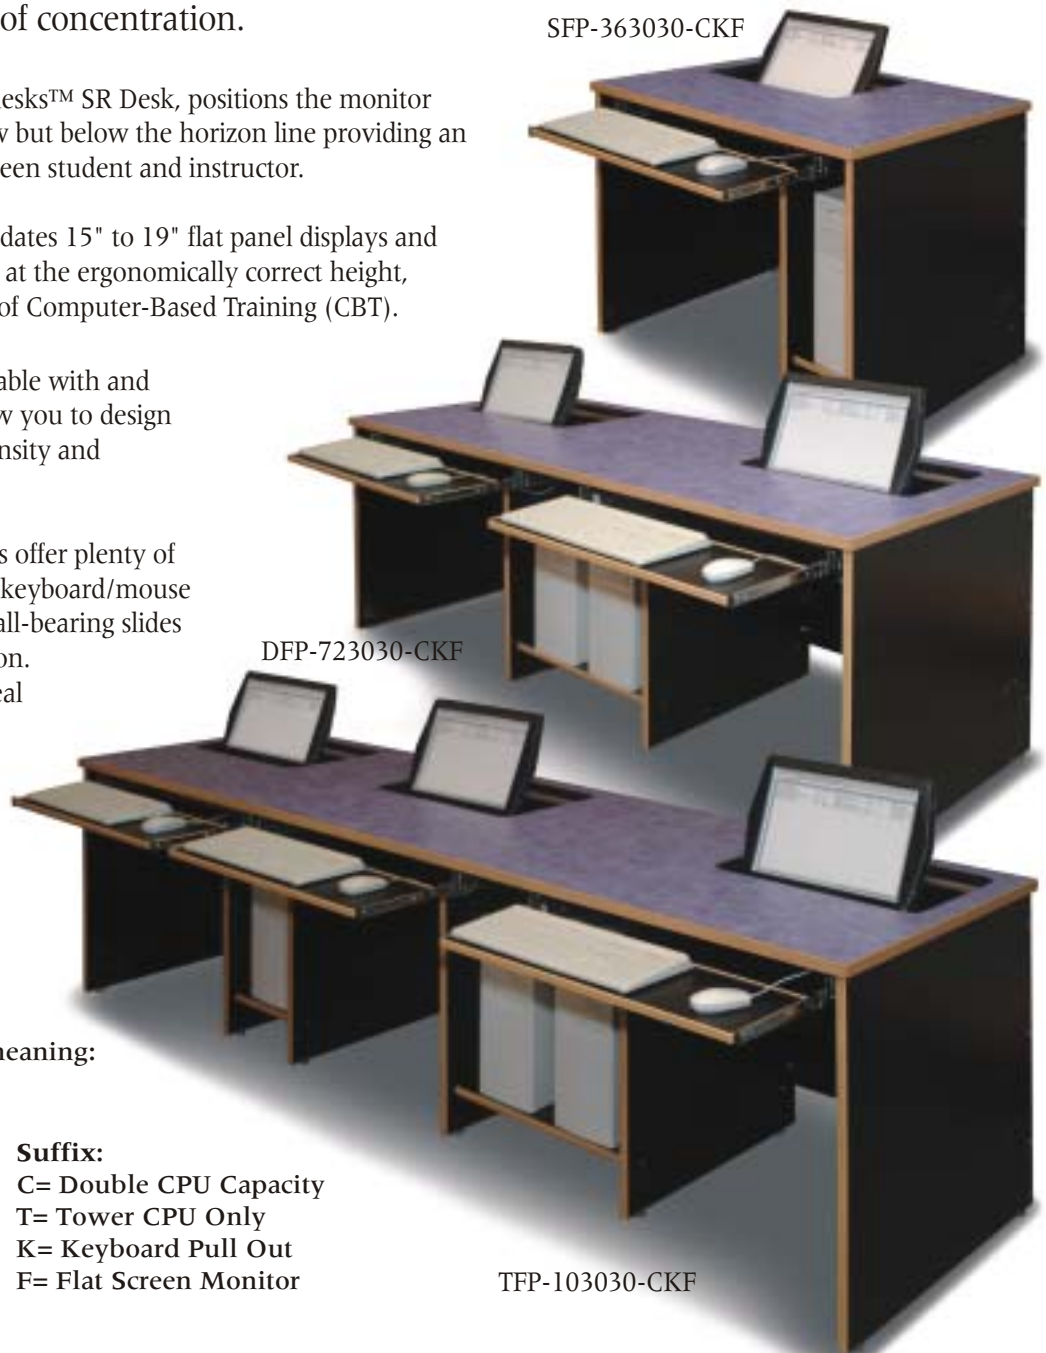

The FP Series, like the SMARTdesks™ SR Desk, positions the monitor within the students field of view but below the horizon line providing an unobstructed line-of-sight between student and instructor.

The standard FP desk accommodates 15" to 19" flat panel displays and allows positioning of the screen at the ergonomically correct height, angle and distance for all types of Computer-Based Training (CBT).

Two standard depths both available with and without keyboard pullouts allow you to design the classroom for maximum density and maximum workspace.

SMARTdesks™ SR workstations offer plenty of legroom and 28" wide pull-out keyboard/mouse platforms with full-extension ball-bearing slides that are sturdy enough to lean on. The desks are designed to conceal and protect all the wires that protrude from the back of the CRT and are the source of the cable clutter that seems to haunt most computer labs.

Our product numbers have meaning:

SFP-603630-CKF

Prefix:	Dimensions:	Suffix:
Single	Width= 60"	C= Double CPU Capacity
Double or	Depth= 36"	T= Tower CPU Only
Triple	Height= 30"	K= Keyboard Pull Out
Flat		F= Flat Screen Monitor
Panel		

SFP-363030-CKF

DFP-723030-CKF

TFP-103030-CKF