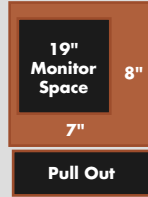

MSR-303042-LK9