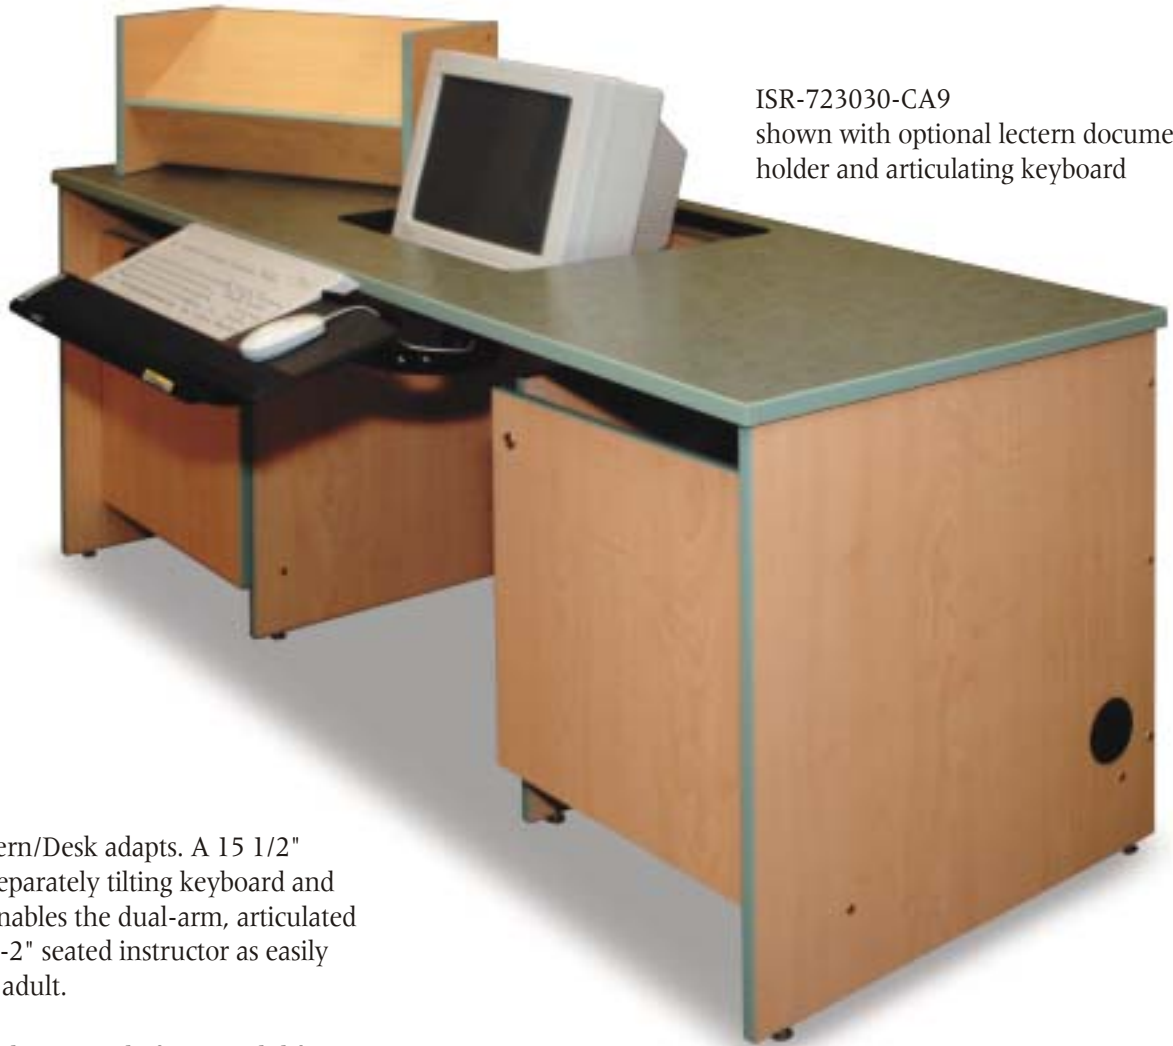

INSTRUCTION STATIONS

SEMI-RECESSED MONITOR CONFIGURATION

A teaching station demands flexibility...

...and the ability to accommodate not only different body types, but different teaching styles, too.

ISR-723030-CA9
shown with optional lectern document
holder and articulating keyboard

The Sit-Stand Lectern/Desk adapts. A 15 1/2" height range and separately tilting keyboard and mouse platforms enables the dual-arm, articulated keyboard to fit a 5'-2" seated instructor as easily as a 6'-2" standing adult.

The 3M™ Keyboard/Mouse platform, with lifetime warranty, is as sturdy as it feels and it stows neatly under the desk when not in use.

Additional Standard Features of the Sit-Stand Lectern/Desk:

- Three Monitor Configurations
- Removable Desk Top Podium
- Locking CPU/Storage Doors
- Integral Wire Management™
- Meets ADA Requirements
- Over 1250 color combinations

Our product numbers have meaning:

ISR-723030-CA9

Prefix:	Dimensions:	Suffix:
Instructor	Width= 72"	C= Double CPU Capacity
Semi-	Depth= 30"	T= Tower CPU Only
Recessed	Height= 30"	K= Keyboard Pull Out
		A= Articulating Keyboard Option
		9=19" Monitor
		1= 21" Monitor