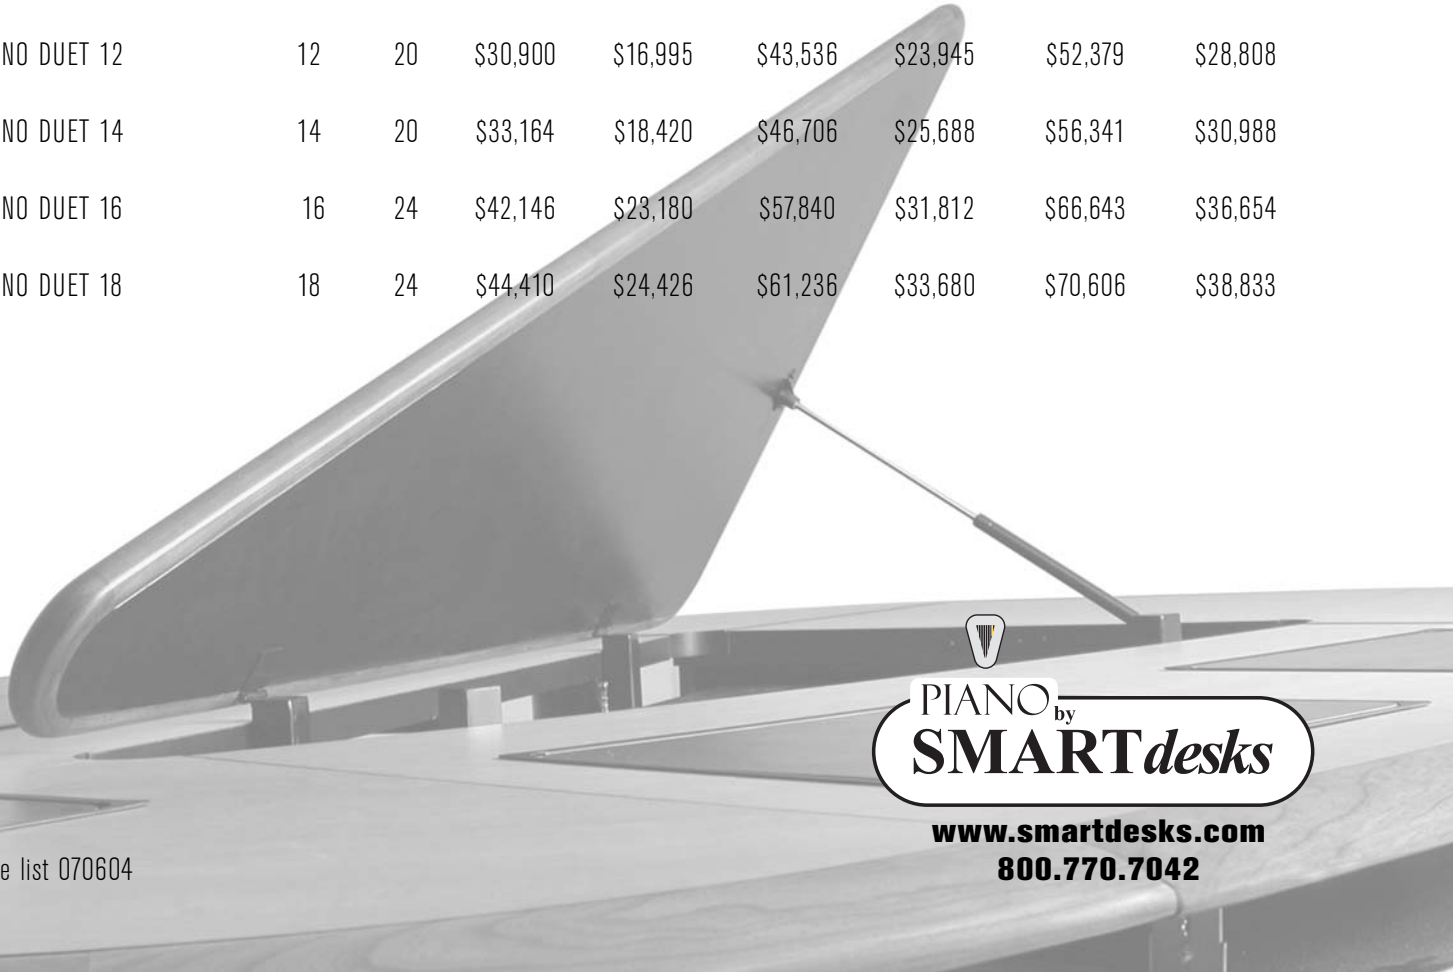

PIANO

LIST & GSA PRICES

Configuration	Stations	Seats	Standard List	Standard GSA	Wood Edge List	Wood Edge GSA	Veneer/Wood List	Veneer/Wood GSA
PIANO SOLO 5	5	12	\$16,284	\$8,956	\$22,899	\$12,595	\$26,670	\$14,669
PIANO SOLO 5 + 1	6	12	\$17,195	\$9,457	\$24,174	\$13,296	\$28,264	\$15,545
PIANO 5 w/ CPU Cabinet	5	10	\$18,190	\$10,004	\$25,567	\$14,062	\$30,244	\$16,634
PIANO SOLO 7	7	14	\$19,609	\$10,785	\$27,555	\$15,155	\$33,395	\$18,367
PIANO SOLO 7 + 1	8	14	\$20,372	\$11,204	\$28,623	\$15,742	\$34,730	\$19,102
PIANO 7 w/ CPU Cabinet	7	11	\$22,082	\$12,145	\$31,017	\$17,059	\$36,609	\$20,135
PIANO SOLO 9	9	16	\$24,986	\$13,742	\$34,320	\$18,876	\$40,486	\$22,268
PIANO SOLO 9 + 2	11	16	\$27,349	\$15,042	\$37,907	\$20,849	\$44,622	\$24,542
PIANO 9 w/CPU Cabinet	9	14	\$228,798	\$15,839	\$39,936	\$21,965	\$46,854	\$25,770
PIANO DUET 8	8	16	\$23,256	\$12,791	\$32,553	\$17,904	\$39,002	\$21,451
PIANO DUET 10	10	16	\$25,520	\$14,036	\$35,722	\$19,647	\$42,694	\$23,630
PIANO DUET 12	12	20	\$30,900	\$16,995	\$43,536	\$23,945	\$52,379	\$28,808
PIANO DUET 14	14	20	\$33,164	\$18,420	\$46,706	\$25,688	\$56,341	\$30,988
PIANO DUET 16	16	24	\$42,146	\$23,180	\$57,840	\$31,812	\$66,643	\$36,654
PIANO DUET 18	18	24	\$44,410	\$24,426	\$61,236	\$33,680	\$70,606	\$38,833