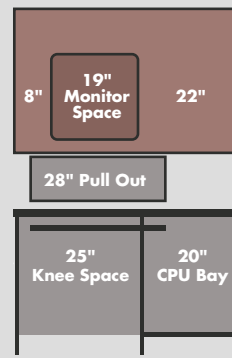

Our product numbers have meaning:

SSS-603630-CK9

Prefix:	Dimensions:	Suffix:
Single	Width= 60"	C= Double CPU Capacity
Double or	Depth= 36"	T= Tower CPU Only
Triple	Height= 30"	K= Keyboard Pull Out
Sub		9= 19" Monitor
Surface		1= 21" Monitor

TSS-103030-CK9

SINGLE

SSS-363030-TK9

SSS-443030-TK9

SSS-483030-CK9

SSS-603030-CK9

SSS-603630-CK1

SSS-723030-CK9