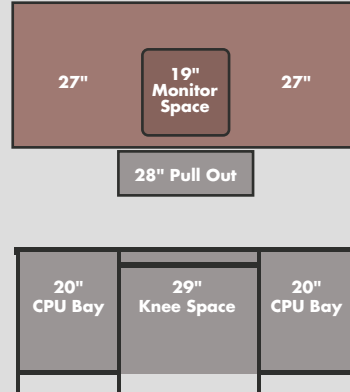

Finally, the sub-surface configuration provides an ideal testing environment. With the CRT screen set at the correct depth and angle, total privacy is possible without walls and only a few feet of separation.

Our product numbers have meaning:

SSS-603630-CK9

Prefix:	Dimensions:	Suffix:
Single	Width= 60"	C= Double CPU Capacity
Double or	Depth= 36"	T= Tower CPU Only
Triple	Height= 30"	K= Keyboard Pull Out
Sub		9= 19" Monitor
Surface		1= 21" Monitor

TSS-103030-CK9

SINGLE

SSS-363030-TK9

SSS-443030-TK9

SSS-483030-CK9

SSS-603030-CK9

SSS-603630-CK1

SSS-723030-CK9