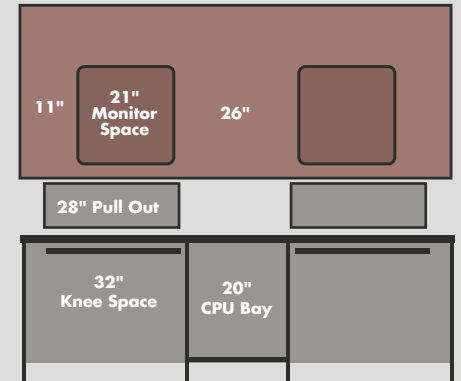

Our product numbers have meaning:

SSS-603630-CK9

Prefix:	Dimensions:	Suffix:
Single	Width= 60"	C= Double CPU Capacity
Double or	Depth= 36"	T= Tower CPU Only
Triple	Height= 30"	K= Keyboard Pull Out
Sub		9= 19" Monitor
Surface		1= 21" Monitor

SSS-723630-CK1

DOUBLE

DSS-663030-CK9

DSS-723030-TK9

DSS-883630-CK1

DSS-963630-CK1

TRIPLE

TSR-103030-CK9