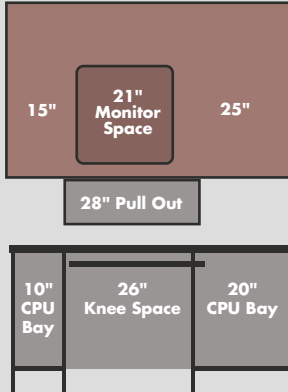

Our product numbers have meaning:

SSS-603630-CK9

Prefix:	Dimensions:	Suffix:
Single	Width= 60"	C= Double CPU Capacity
Double or	Depth= 36"	T= Tower CPU Only
Triple	Height= 30"	K= Keyboard Pull Out
Sub		9= 19" Monitor
Surface		1= 21" Monitor

TSS-103030-CK9

SINGLE

SSS-363030-TK9

SSS-443030-TK9

SSS-483030-CK9

SSS-603030-CK9

SSS-603630-CK1

SSS-723030-CK9