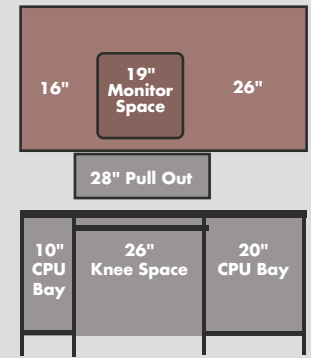

Finally, the sub-surface configuration provides an ideal testing environment. With the CRT screen set at the correct depth and angle, total privacy is possible without walls and only a few feet of separation.

Our product numbers have meaning:

SSS-603630-CK9

Prefix:	Dimensions:	Suffix:
Single	Width= 60"	C= Double CPU Capacity
Double or	Depth= 36"	T= Tower CPU Only
Triple	Height= 30"	K= Keyboard Pull Out
Sub		9= 19" Monitor
Surface		1= 21" Monitor

TSS-103030-CK9

SINGLE

SSS-363030-TK9

SSS-443030-TK9

SSS-483030-CK9

SSS-603030-CK9

SSS-603630-CK1

SSS-723030-CK9