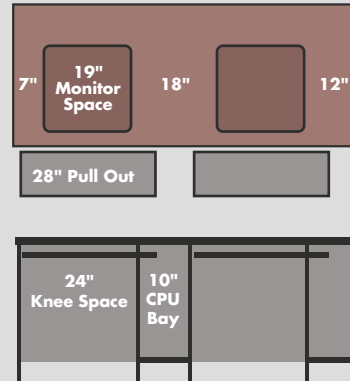

Finally, the sub-surface configuration provides an ideal testing environment. With the CRT screen set at the correct depth and angle, total privacy is possible without walls and only a few feet of separation.

Our product numbers have meaning:

SSS-603630-CK9

Prefix:	Dimensions:	Suffix:
Single	Width= 60"	C= Double CPU Capacity
Double or	Depth= 36"	T= Tower CPU Only
Triple	Height= 30"	K= Keyboard Pull Out
Sub		9= 19" Monitor
Surface		1= 21" Monitor

SSS-723630-CK1

DOUBLE

DSS-663030-CK9

DSS-723030-TK9

DSS-883630-CK1

DSS-963630-CK1

TRIPLE

TSR-103030-CK9