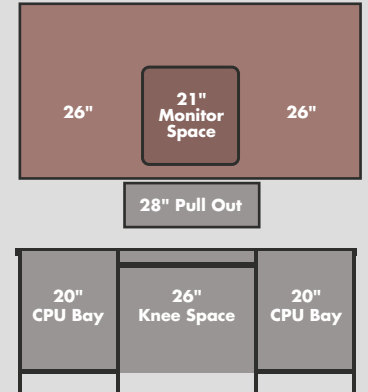

SSS-723630-CK1