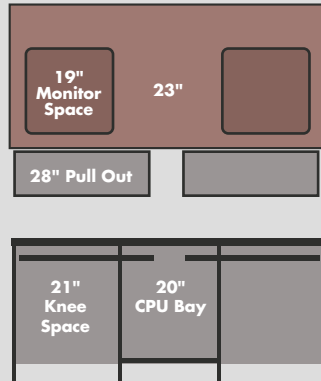

DOUBLE

DSS-663030-CK9