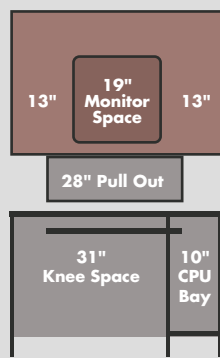

SSS-443030-TK9