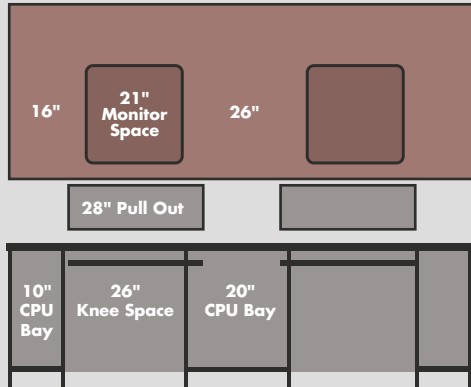

DSS-963630-CK1