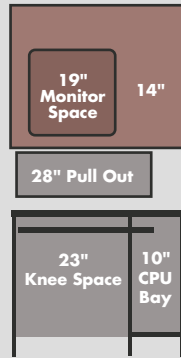

SINGLE

SSS-363030-TK9