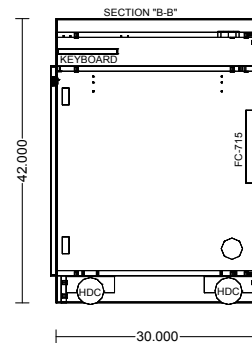

MDT Series Podium

Power Data Ports | Tech Storage | Customized to order

The MDT Series configured with locking single and double equipment and storage bays. Podiums are 30 inches deep, 42 inches high and are sized in 4 widths: 30, 36, 54 and 60 inches. Doors are on 270° hinges to enable them to fold flat against the sides when the lectern is in use.

MDT

where design meets technology^{sm}

800 770 7042

www.smartdesks.com