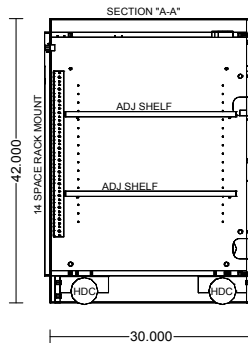

MDT Series Podium

Power Data Ports | Tech Storage | Customized to order

The MDT Series configured with locking single and double equipment and storage bays. Podiums are 30 inches deep, 42 inches high and are sized in 4 widths: 30, 36, 54 and 60 inches. Doors are on 270° hinges to enable them to fold flat against the sides when the lectern is in use.

MDT

where design meets technology^{sm}

800 770 7042

www.smartdesks.com