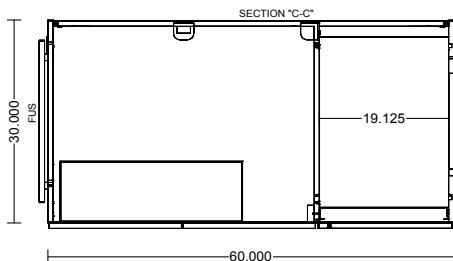

MDT Series Podium

Power Data Ports | Tech Storage | Customized to order

The MDT Series configured with locking single and double equipment and storage bays. Podiums are 30 inches deep, 42 inches high and are sized in 4 widths: 30, 36, 54 and 60 inches. Doors are on 270° hinges to enable them to fold flat against the sides when the lectern is in use.

MDT

where design meets technology^{sm}

800 770 7042

www.smartdesks.com