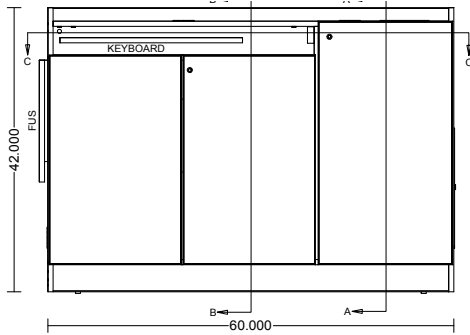

MDT Series Podium

Power Data Ports | Tech Storage | Customized to order

The MDT Series configured with locking single and double equipment and storage bays. Podiums are 30 inches deep, 42 inches high and are sized in 4 widths: 30, 36, 54 and 60 inches. Doors are on 270° hinges to enable them to fold flat against the sides when the lectern is in use.

MDT

where design meets technology^{sm}

800 770 7042

www.smartdesks.com