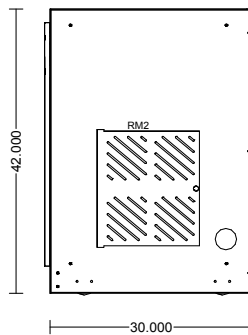

MDT Series Podium

Power Data Ports | Tech Storage | Customized to order

The MDT Series configured with locking single and double equipment and storage bays. Podiums are 30 inches deep, 42 inches high and are sized in 4 widths: 30, 36, 54 and 60 inches. Doors are on 270° hinges to enable them to fold flat against the sides when the lectern is in use.

MDT

where design meets technology^{sm}

800 770 7042

www.smartdesks.com