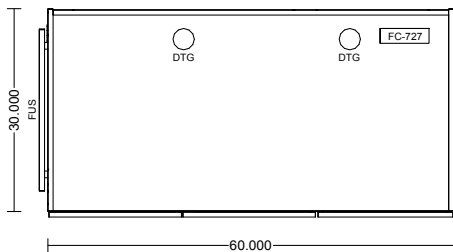

MDT Series Podium

Power Data Ports | Tech Storage | Customized to order

The MDT Series configured with locking single and double equipment and storage bays. Podiums are 30 inches deep, 42 inches high and are sized in 4 widths: 30, 36, 54 and 60 inches. Doors are on 270° hinges to enable them to fold flat against the sides when the lectern is in use.

MDT

where design meets technology^{sm}

800 770 7042

www.smartdesks.com