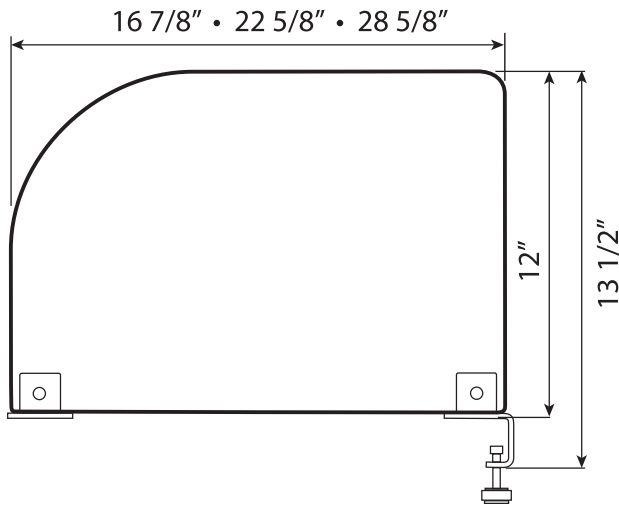

## The Great Divide

Made of frosted acrylic, 12" high, clamps to edge of table top. Choose length of panel according to depth of table top. Clamp must have clearance under top. Top thickness must not be greater than 36.5125mm (1.4375").

16 7/8"	Quantity
22 5/8"	
28 5/8"	