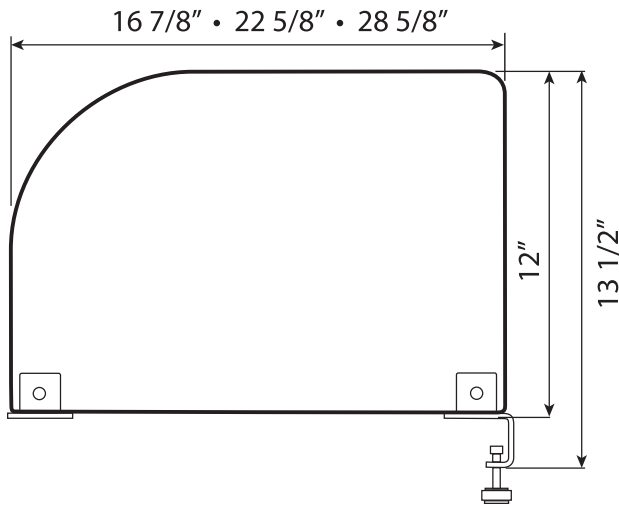

Full Name
Organization
email
Address
City
State
Zip
Country
Phone

The Great Divide

Made of frosted acrylic, 12" high, clamps to edge of table top. Choose length of panel according to depth of table top. Clamp must have clearance under top. Top thickness must not be greater than 36.5125mm (1.4375").

Length	Quantity
16 $\frac{7}{8}''$	
22 $\frac{5}{8}''$	
28 $\frac{5}{8}''$	