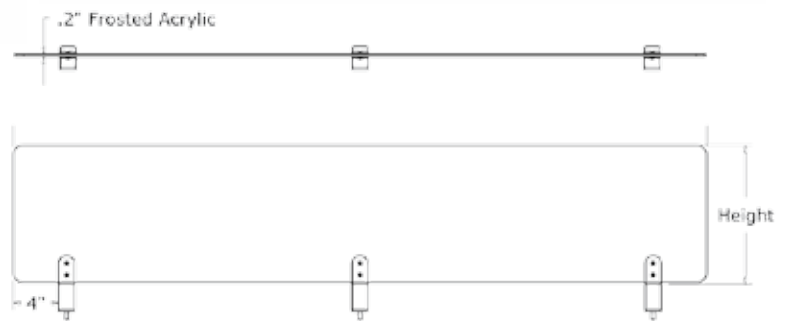

- Clamp onto tables from 1/2" to 1-7/8" thick.
- Comes with 3 hanging clips to accessorize and organize
- Frosted Acrylic 0.2" thick with smooth edges
- Requires a minimal amount of open space under desk.

Great Divide Panels come with 2 or 3 clamps, based on panel dimension.

47" panels come with 2 clamps; 60" and 72" panels come with 3.

PPGD-4712-FRO-CE	47" x 12"
PPGD-4718-FRO-CE	47" x 18"
PPGD-6012-FRO-CE	60" x 12"
PPGD-6018-FRO-CE	60" x 18"
PPGD-7212-FRO-CE	72" x 12"
PPGD-7218-FRO-CE	72" x 18"