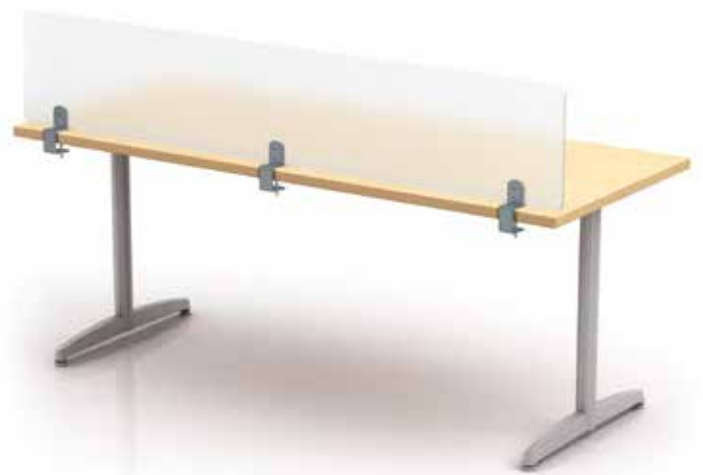

## FRAMELESS DESK DIVIDERS FROSTED ACRYLIC PANELS AND

SMARTdesks frameless desk dividers are an easy and economical way to add privacy to existing workstations or for turning freestanding tables into custom cubicles, study carrels or call center stations. Our Desk Dividers come in a wide range of sizes and finish options, making it easy to create a custom configuration to fit the size and look of your current space.

- Frosted Acrylic .2" thick with smooth edges
- Rubber pads on the Clamp & Support Foot protect your desk and hold product in place
- Quickly clamps onto tables and can be easily installed and uninstalled
- Clamp & Support Foot can be reversed for clamping onto the front or back of a table
- Clamps are heavy gauge steel with a powder coated finish

## The Great Divide: Wings

Clamp onto tables 1/4" to 1-7/16" thick.  
Clamp and support foot can be reversed for clamping onto the front or back of a table.

Great Divide Wings come with one clamp and one friction foot.

## FRAMELESS DESK DIVIDERS FROSTED ACRYLIC PANELS

- Clamp onto tables from 1/2" to 1-7/8" thick.
- Comes with 3 hanging clips to accessorize and organize
- Frosted Acrylic 0.2" thick with smooth edges
- Requires a minimal amount of open space under desk.