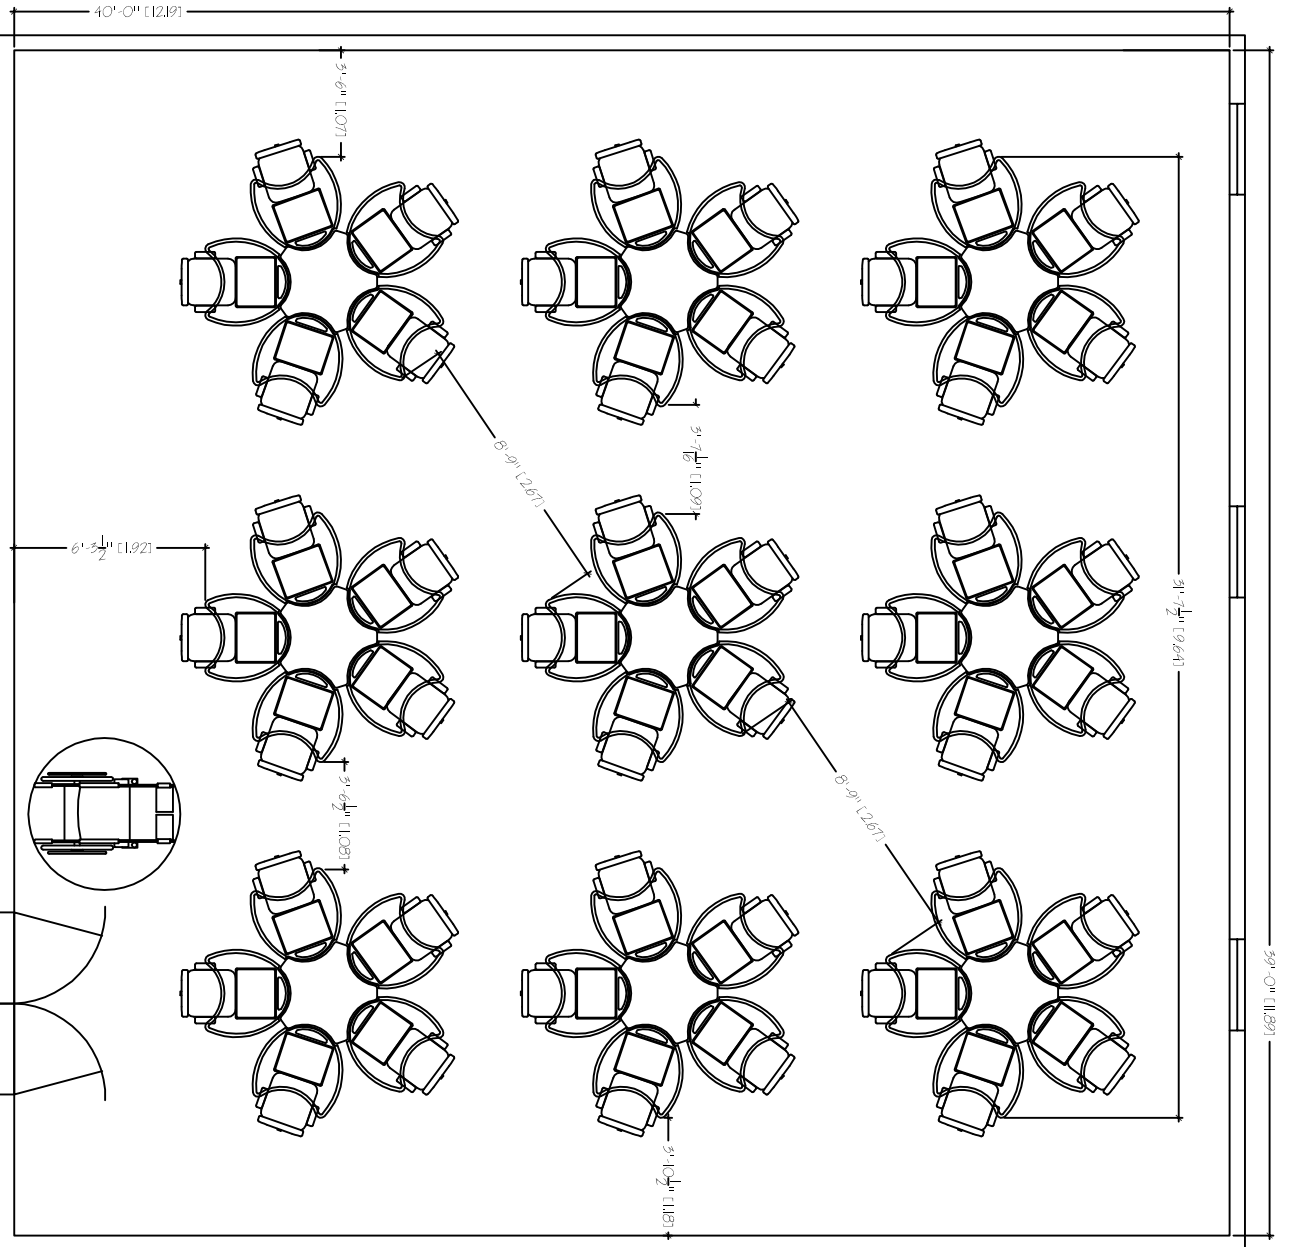

QUARK TABLES  
 40" X 39"  
 TABLE COUNT: 45

SMARTdesks  
 514F Progress Drive  
 Linthicum, MD 21090  
 800.770.7042  
 www.smartdesks.com

Property of CRT Supply, Inc. Not to be duplicated.  
 All ideas, plans or arrangements indicated in this drawing  
 are copyrighted and owned by CRT Supply, Inc. and shall not  
 be reproduced, used or disclosed to any person or firm or  
 corporation without written permission of CRT Supply, Inc.

DESIGN CENTER