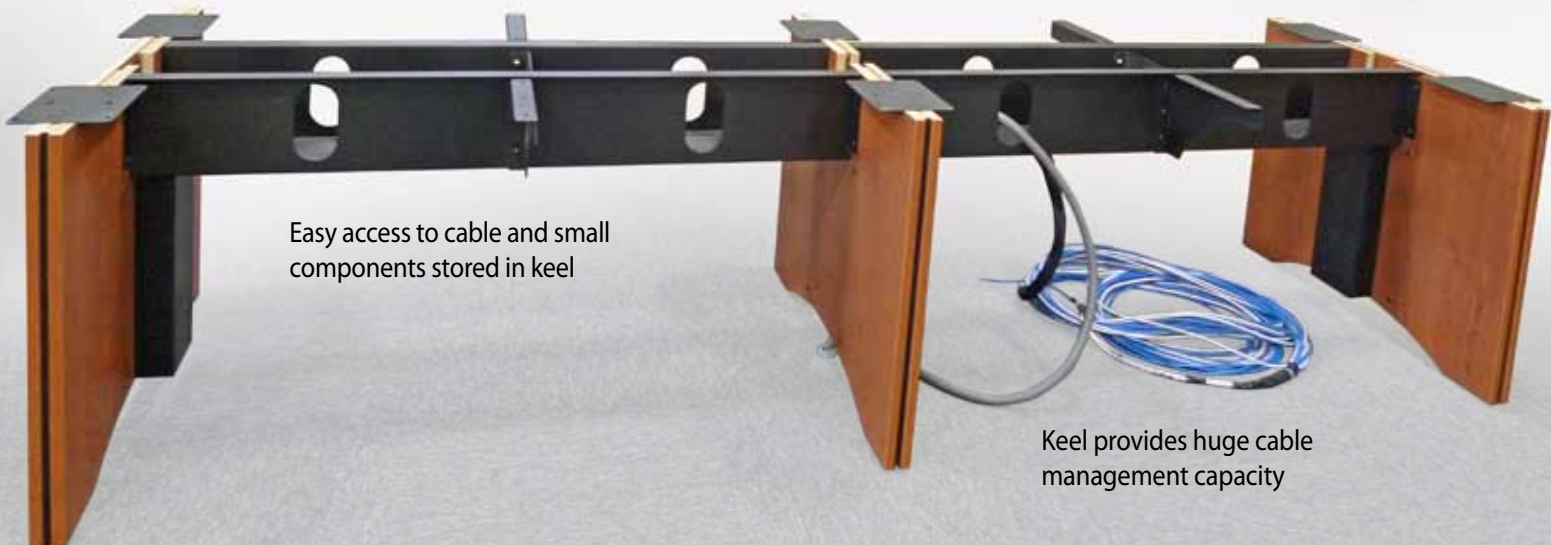

Robust 14 gauge steel construction

Cantilever supports give clear spans for maximum comfort in use.

Power and data routed from floor through large capacity cable ways to wire management keel

Bases sculpted for Connectrac® compatibility

I-beam keel structure is scaled to support four, five and six workstation tops to make tables of any length.

Easy access to cable and small components stored in keel

Keel provides huge cable management capacity