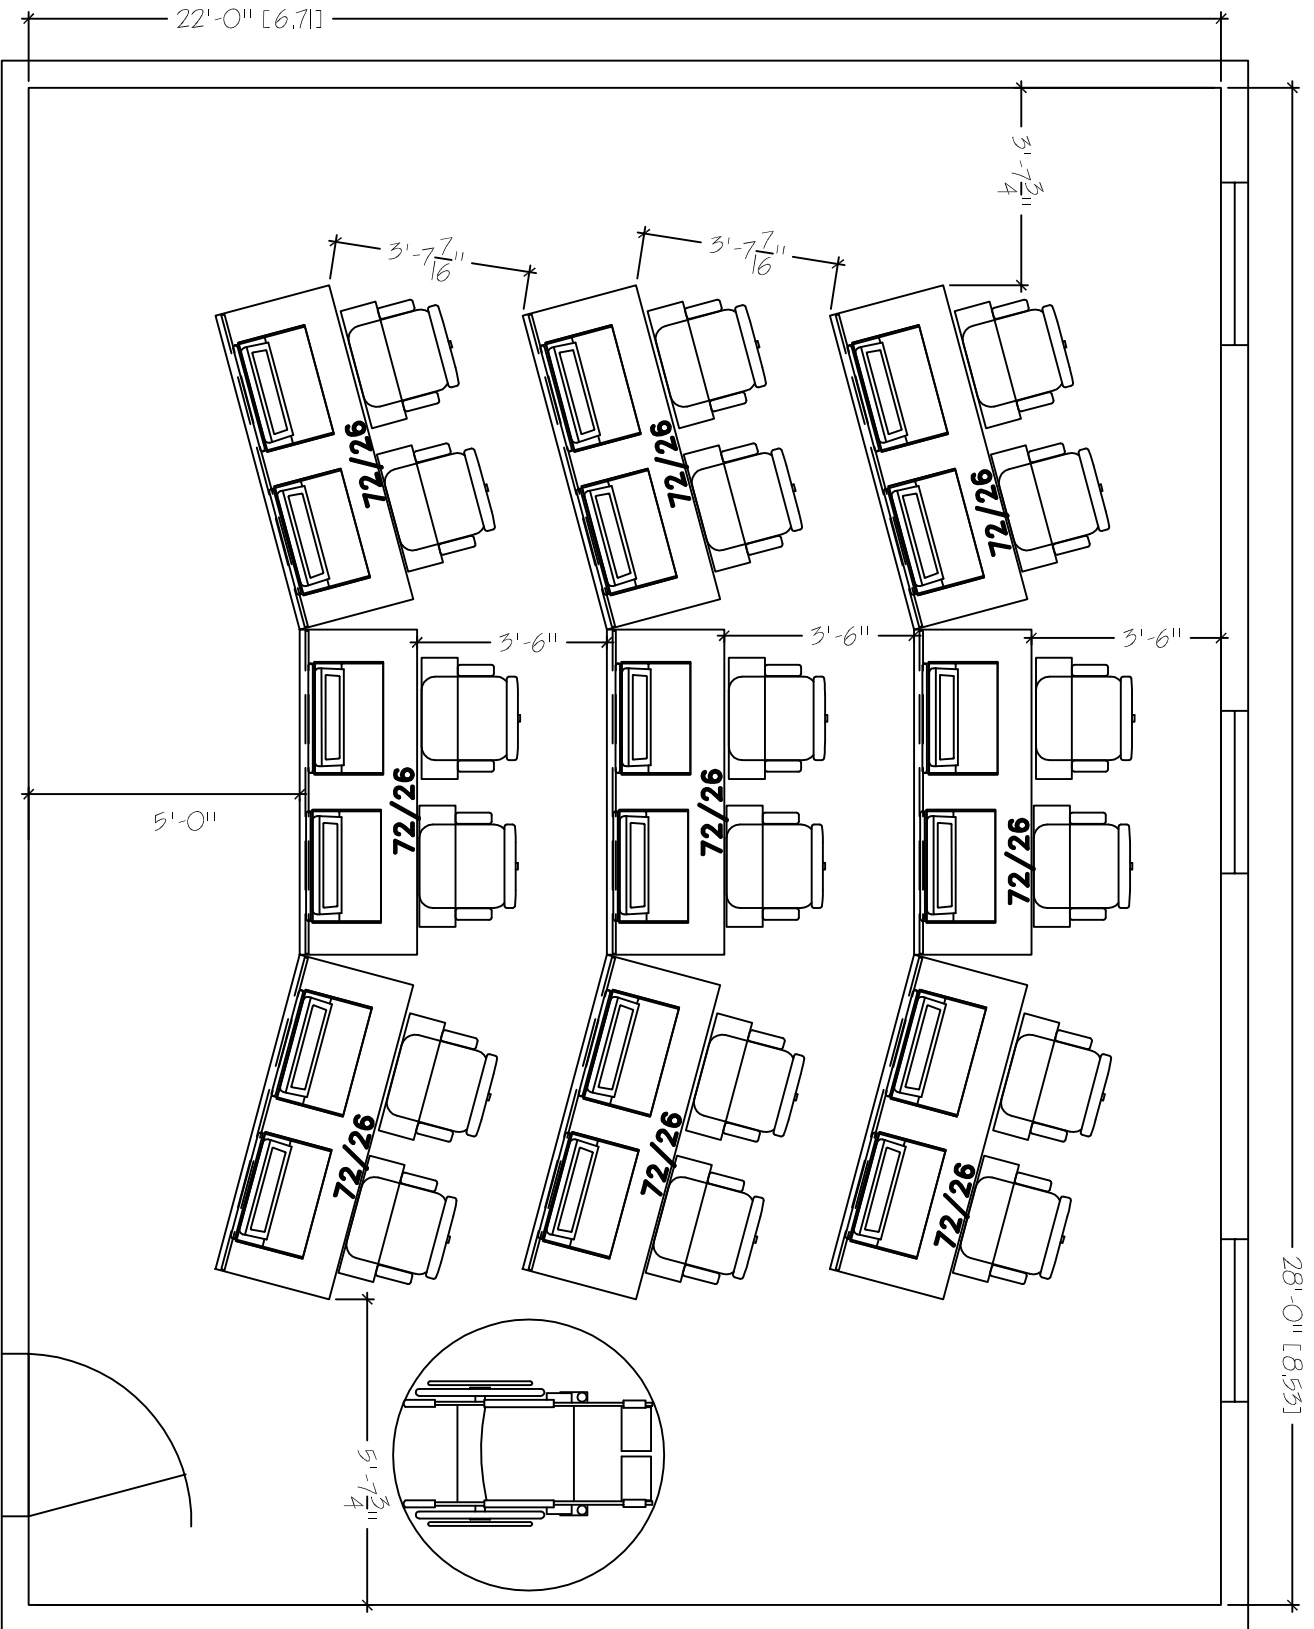

DESKS OR TABLES
 22' X 28'
 SEAT COUNT: 18

SMARTdesks
 514F Progress Drive
 Luthlum, MD 21090
 800.770.7042
 www.smartdesks.com

Property of CBT Supply, Inc. Not to be duplicated.
 All ideas, plans or arrangements indicated in this drawing
 are copyrighted and owned by CBT Supply, Inc. and shall not
 be reproduced, used or disclosed to any person or firm or
 corporation without written permission of CBT Supply, Inc.

SMARTdesks
 DESIGN CENTER