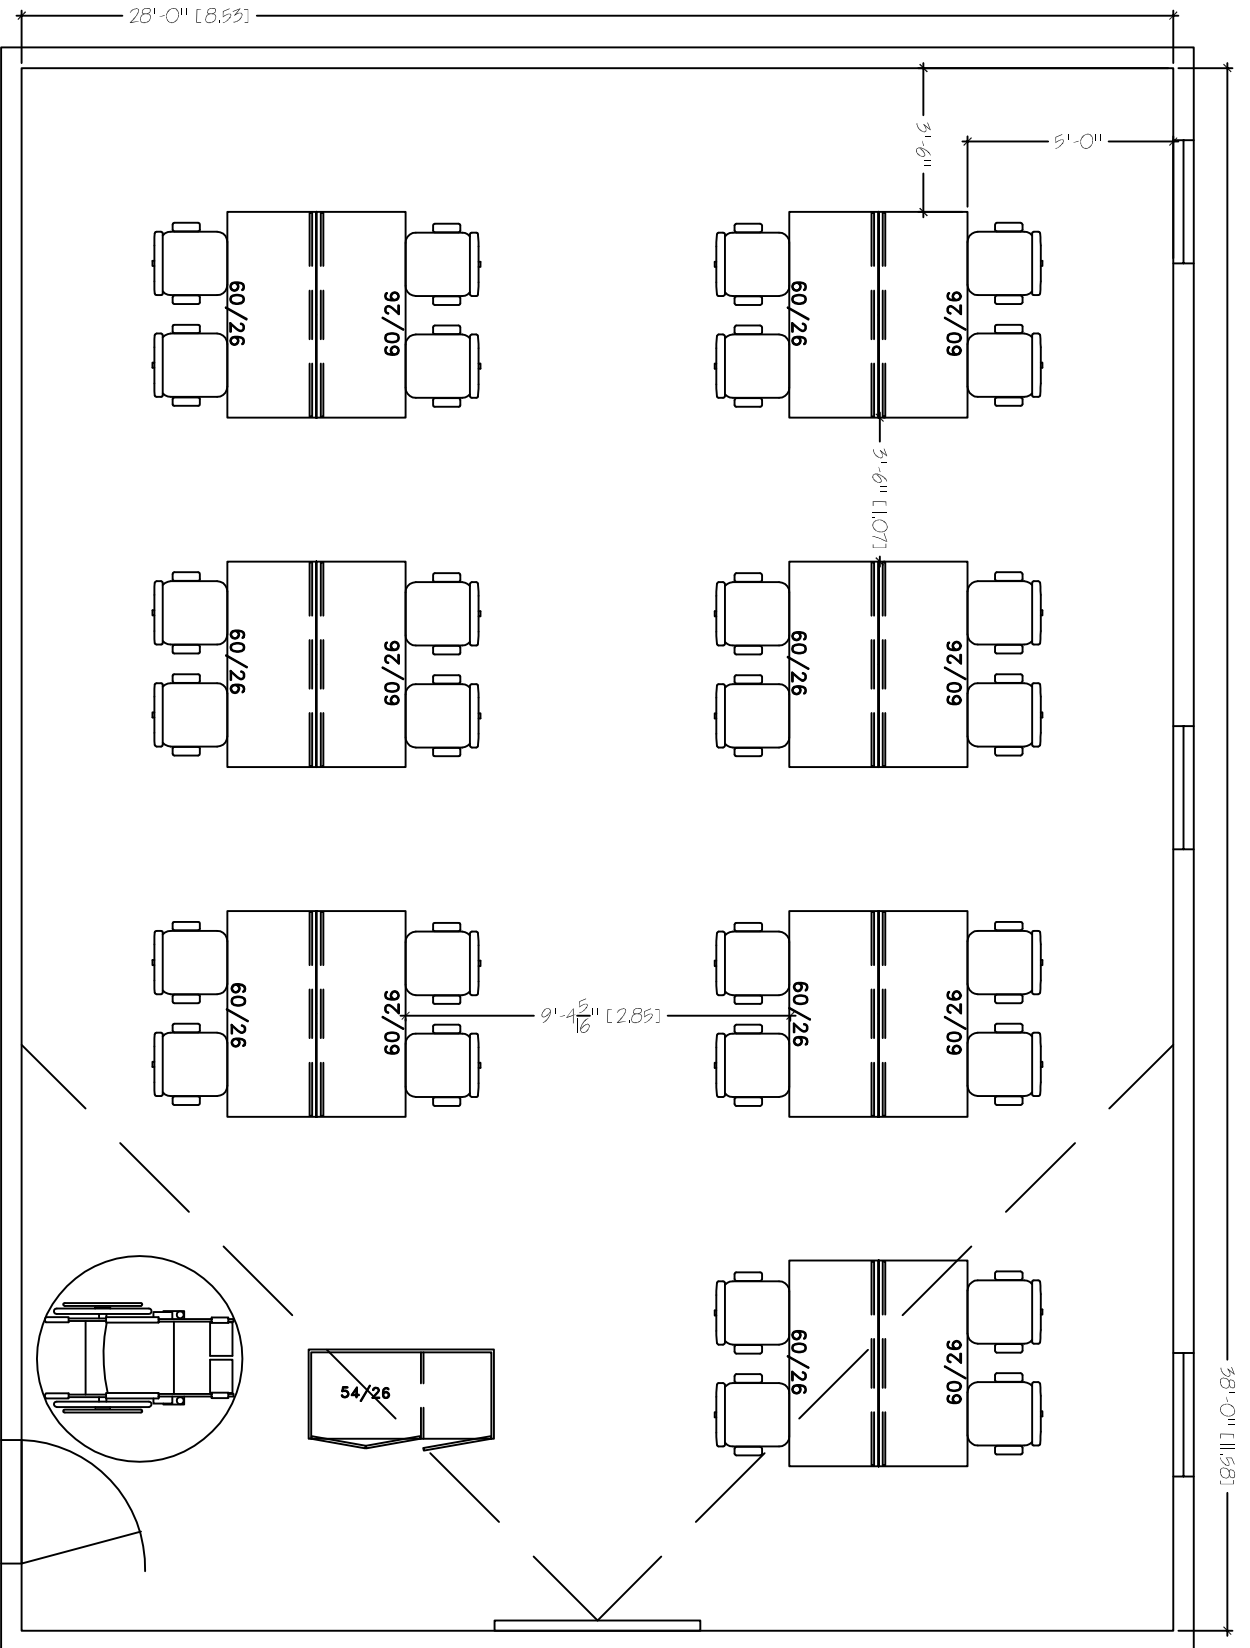

DESK OR TABLE
 28'X38'
 SEAT COUNT: 28

SMARTdesks
 514F Progress Drive
 Luthlum, MD 21090
 800.770.7042
 www.smartdesks.com

Property of CRT Supply, Inc. Not to be duplicated.
 All ideas, plans or arrangements indicated in this drawing
 are copyrighted and owned by CRT Supply, Inc. and shall not
 be reproduced, used or disclosed to any person or firm or
 corporation without written permission of CRT Supply, Inc.

DESIGN CENTER