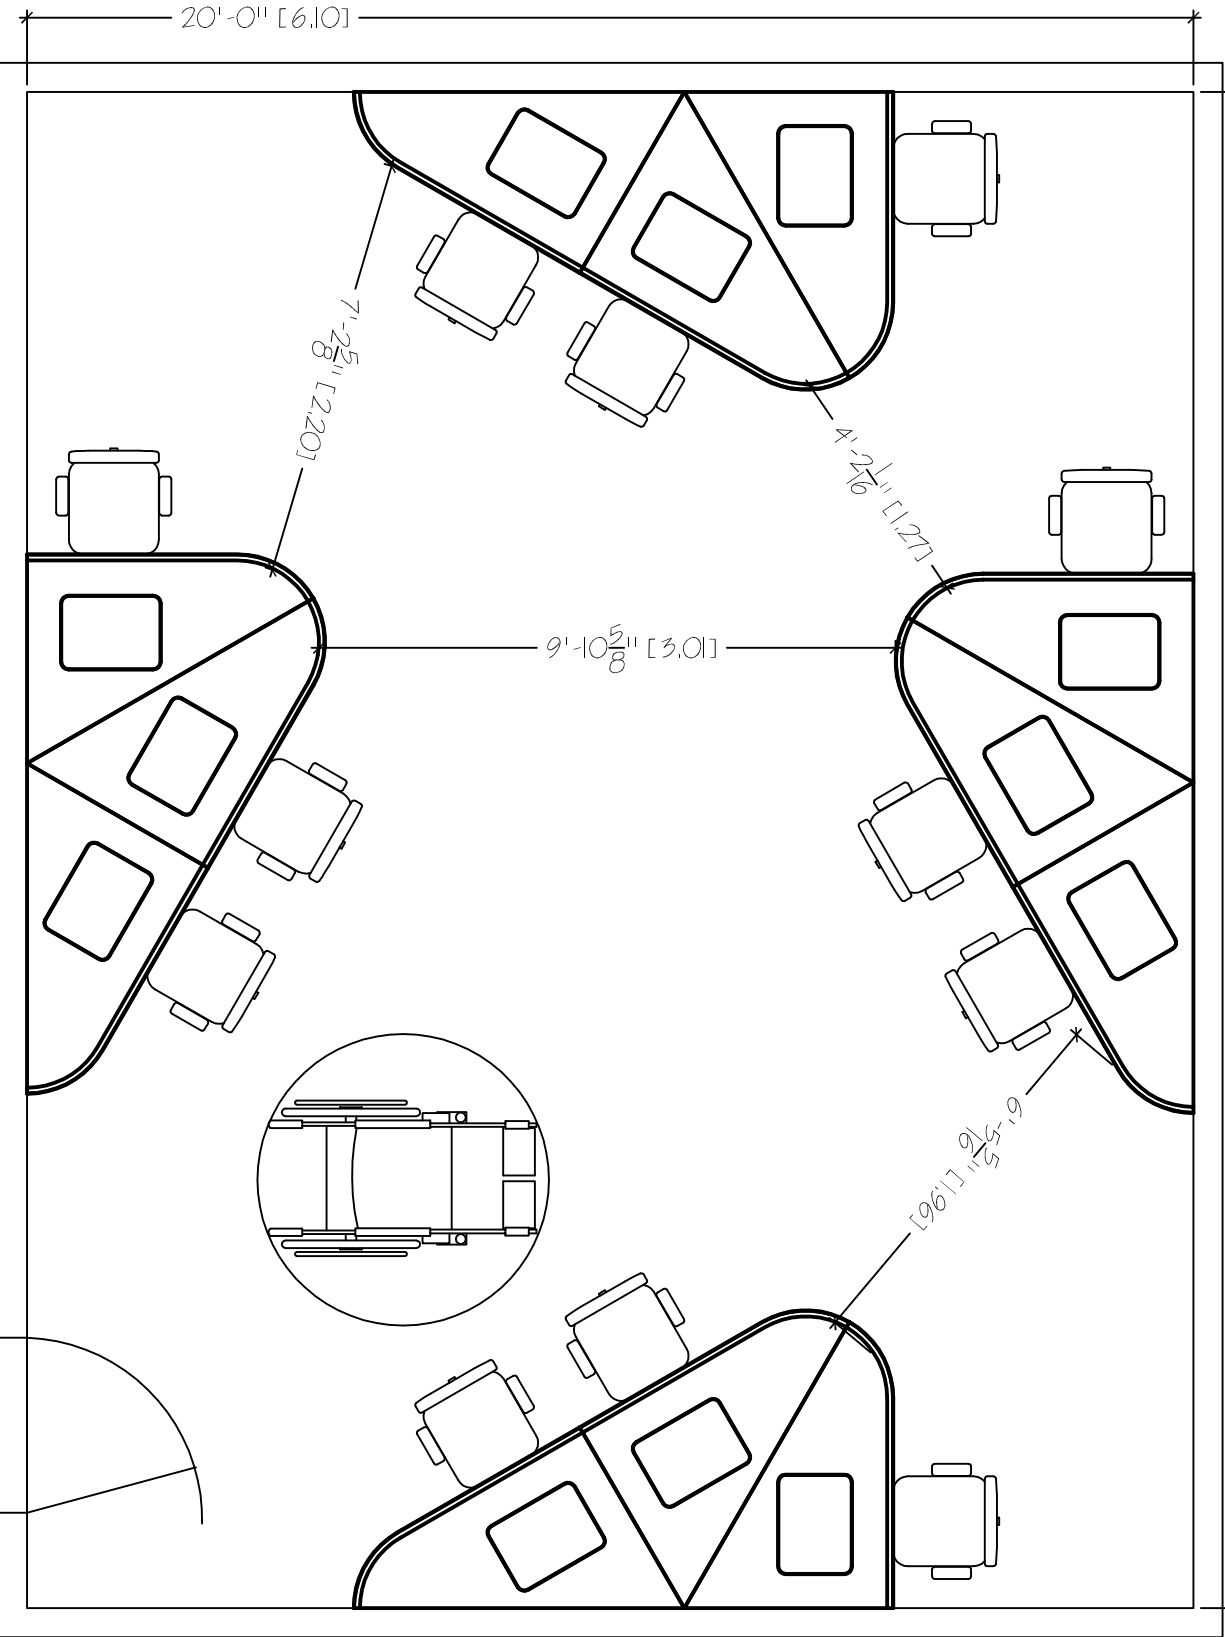

26'-0" [7.92]

20'-0" [6.10]

7'-2 5/8" [2.20]

4'-2 1/16" [1.27]

9'-10 5/8" [3.01]

6'-5 5/16" [1.96]

EXCHANGE TABLES
20'X26'
SEAT COUNT: 12

SMARTdesks
514F Progress Drive
Linthicum, MD 21090
800.770.7042
www.smartdesks.com

SMARTdesks
DESIGN CENTER