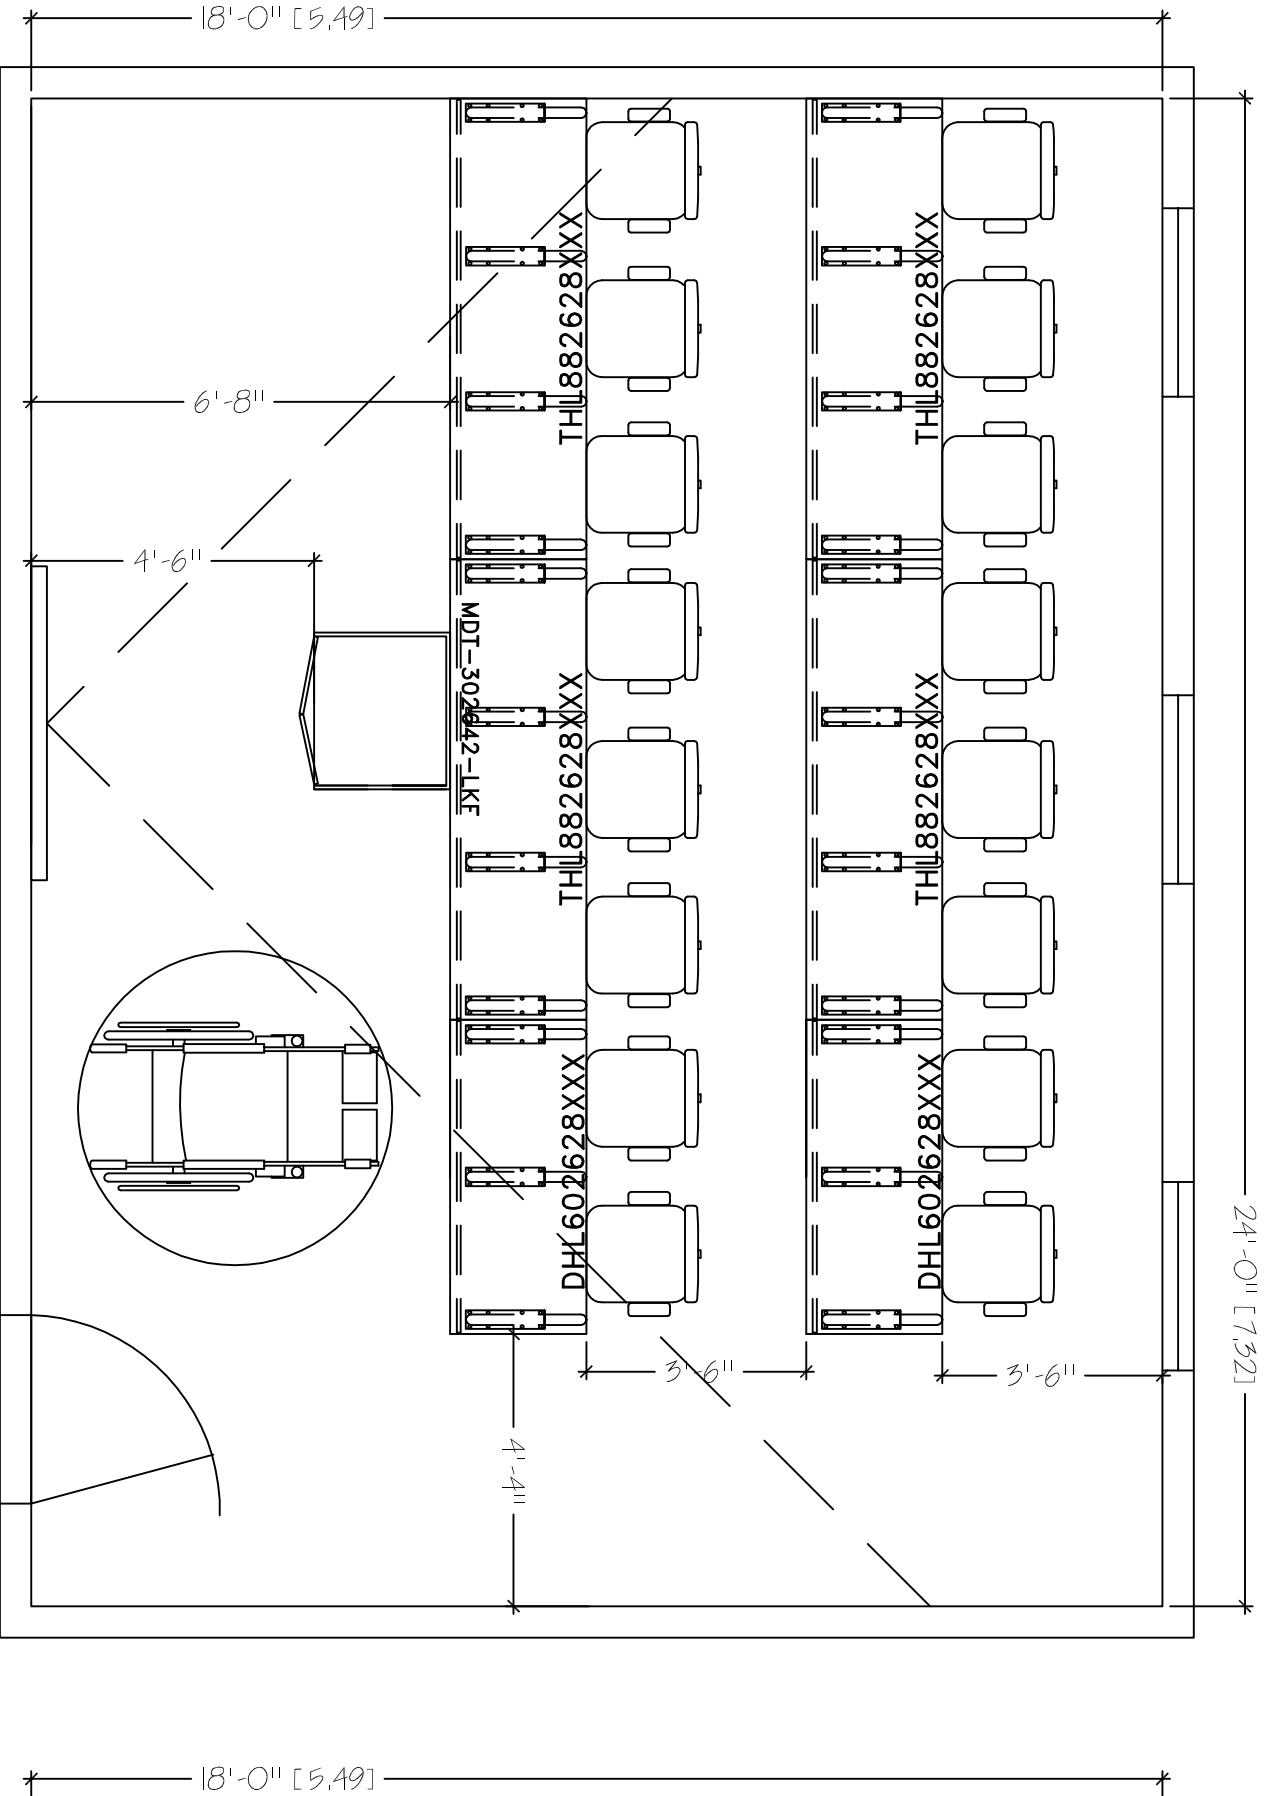

24'-0" [7,321]

HORIZON LINE  
 18'X24'  
 SEAT COUNT: 16

SMARTdesks  
 514F Progress Drive  
 Linthicum, MD 21090  
 800.770.7042  
 www.smartdesks.com

Property of CBT Supply, Inc. Not to be duplicated.  
 All ideas, plans or arrangements indicated in this drawing  
 are copyrighted and owned by CBT Supply, Inc. and shall not  
 be reproduced, used or disclosed to any person or firm or  
 corporation without written permission of CBT Supply, Inc.

**SMARTdesks®**  
 DESIGN CENTER