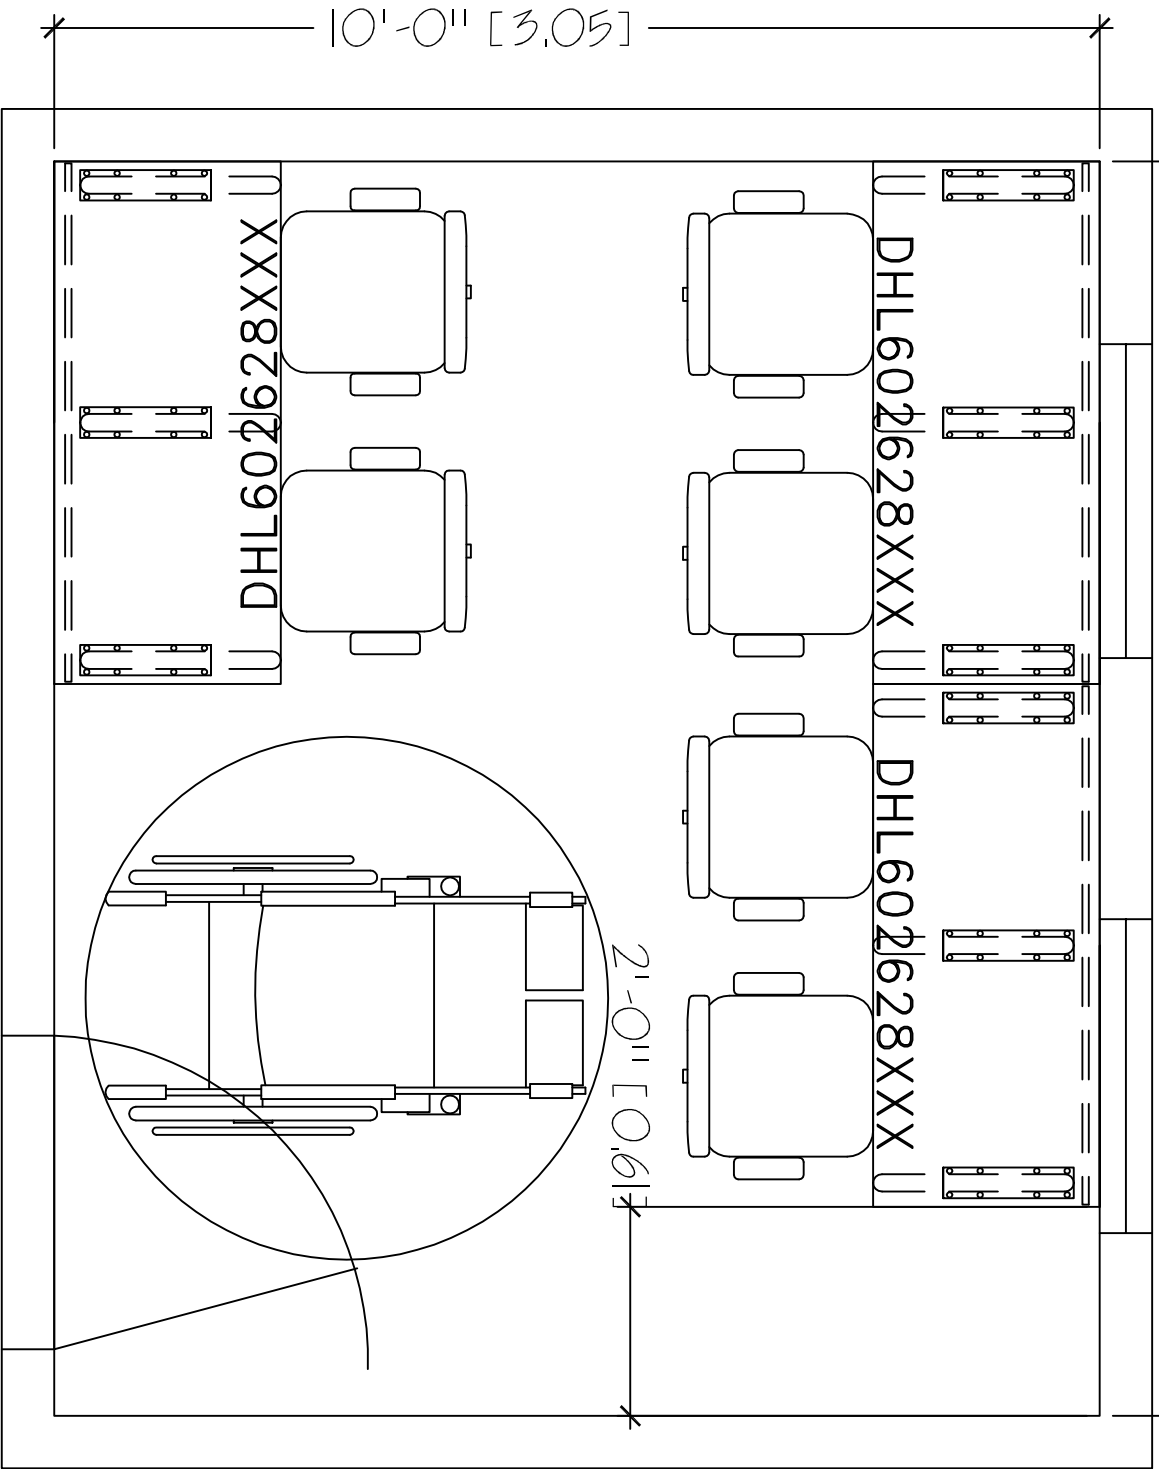

12'-0" [3.66]

10'-0" [3.05]

21'-0" [0.61]

DHL602628XXX

DHL602628XXX

DHL602628XXX

HORIZON LINE
10'X12'
SEAT COUNT: 6

SMARTdesks
514F Progress Drive
Linthicum, MD 21090
800.770.7042
www.smartdesks.com