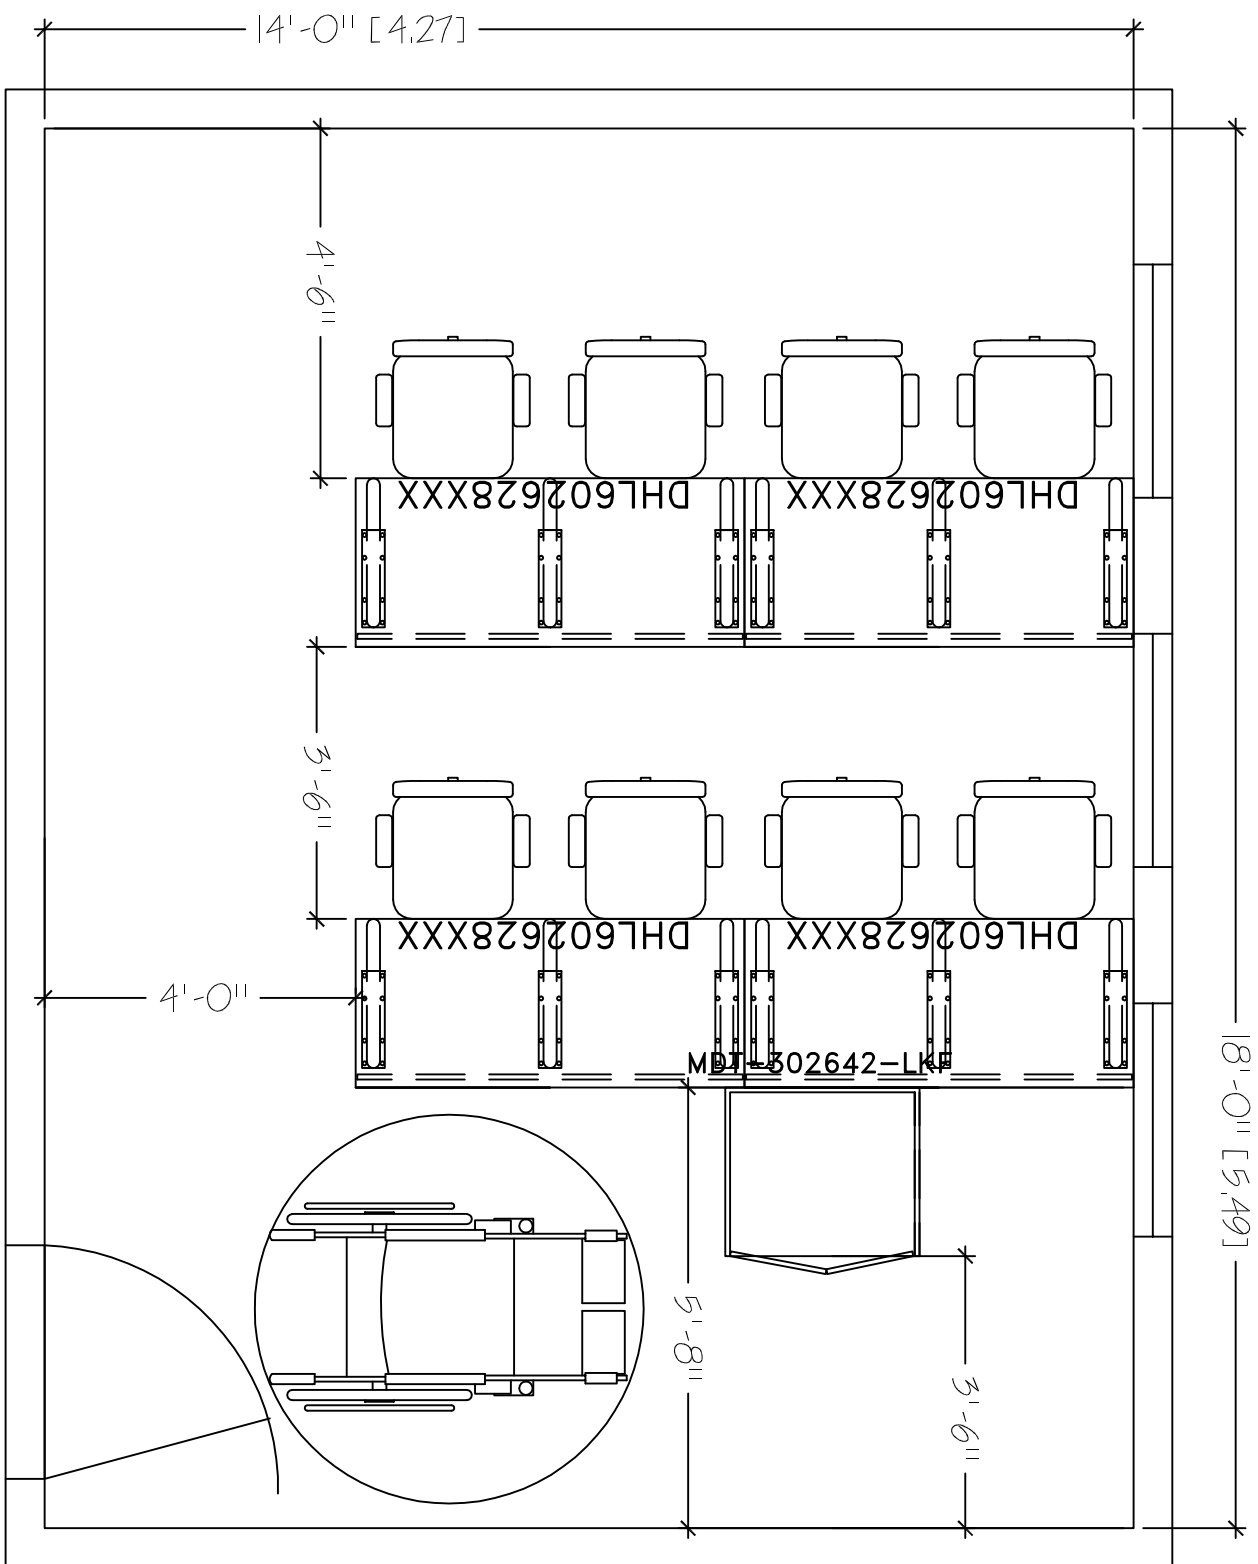

18'-0" [5,49]

14'-0" [4,27]

4'-6"

3'-6"

4'-0"

5'-8"

3'-6"

DHL602628XX

DHL602628XX

MDT-302642-LK

HORIZON LINE  
 14'X18'  
 SEAT COUNT: 8

SMARTdesks  
 514F Progress Drive  
 Luthlum, MD 21090  
 800.770.7042  
 www.smartdesks.com

Property of CBT Supply, Inc. Not to be duplicated.  
 All ideas, plans or arrangements indicated in this drawing  
 are copyrighted and owned by CBT Supply, Inc. and shall not  
 be reproduced, used or disclosed to any person or firm or  
 corporation without written permission of CBT Supply, Inc.